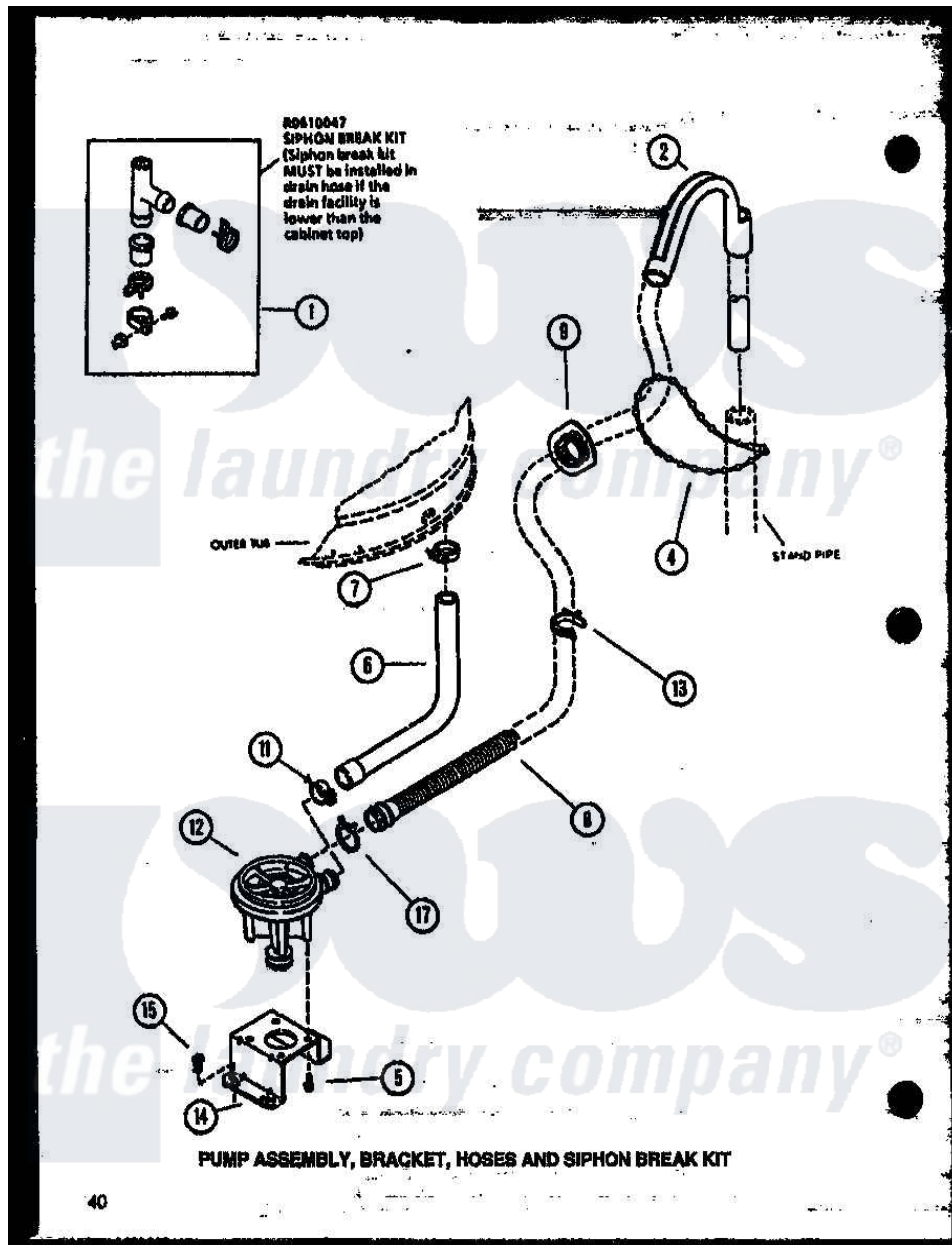

Amana LW3403G (BOM: P1164320W G) 11 - PUMP ASSY

Amana Residential Amana LW3403G (BOM: P1164320W G) Washer Parts Parts Diagram 11 - PUMP ASSY  
 Click on the part number to view part

Item	Original Part Number	Replaced By	Status	Part Description
1	386P3	<a href="#">76660</a>		Break-Sphn
2	33615	<a href="#">22003814</a>		Retainer, Drain Hose
4	33489	<a href="#">8539404</a>		Tie-Wire
5	<a href="#">31098</a>			Screw, 10-10 5/8 Unslot
6	27160		Not Available	HOSE,TUB TO PUMP-DRAIN
7	32616		Not Available	(CLAMP HOSE)
8	33613	<a href="#">39953</a>		Hose- Drai
9	<a href="#">32219</a>			Relief, Strain
11	27153	<a href="#">285655</a>		Clamp, Hose
12	<a href="#">31969</a>			Assembly, Pump NA
13	33614		Not Available	CLAMP,HOSE-PLASTIC
14	<a href="#">27105</a>			Bracket, Pump Mounting
15	Y31645	<a href="#">27001200</a>		Screw
17	33748	<a href="#">285655</a>		Clamp, Hose