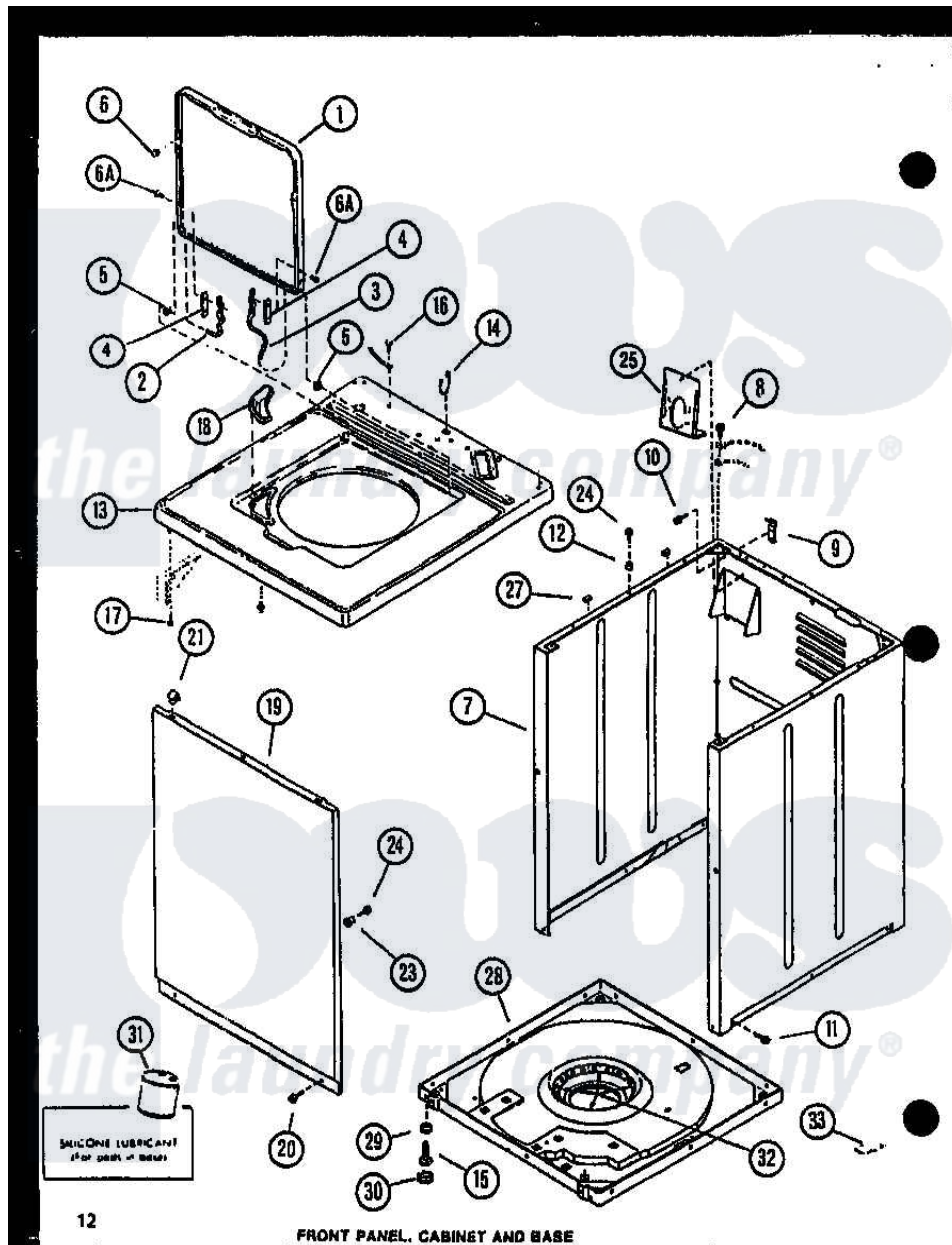

Amana LW3403L (BOM: P1118421W L) 01 - FRONT PANEL

Amana Residential Amana LW3403L (BOM: P1118421W L) Washer Parts Parts Diagram 01 - FRONT PANEL
 Click on the part number to view part

Item	Original Part Number	Replaced By	Status	Part Description
1	R0603232	33541WP		Lid, W/Instructions
"	R0603233	33541LP		Lid, W/Instructions
"	R0603234		Not Available	DOOR LOADING G
2	R0605724	36438		Hinge, Lid Left
3	R0605725	36437		Hinge, Lid R
4	R0604522		Not Available	GASKET
5	R0603609	40008201		Bushing, Hinge
6	R0600107	W10119828		Screw, Lid Hinge Mounting
"	R0606555	40038001		Bumper
7	R0603090	38612LP		Kit Service Cabinet
"	R0603091	38612WP		Kit-Servic
"	R0603102		Not Available	CABINET-GOLD
8	R0600009		Not Available	SCREW
9	R0605528	Y27103		Hinge, Hold-Down Lug
10	R0600032	3390631		Screw, 10-16 X 3/8
11	R0600029	27001200		Screw

12	R0603524	505187		Locator, Panel
13	R0603236		Not Available	TOP CABINET L
"	R0603235		Not Available	TOP CABINET W
"	R0603237		Not Available	TOP CABINET G
14	R0601502	211881		Grommet, Cord Part Not Used- Gas Models Only
15	R0600030	22003428		Leg, Adjustable
16	R0600040		Not Available	SCREW
17	R0600096		Not Available	SCREW
18	R0603610		Not Available	DISPENSER, BLEACH
19	R0603052	32708LP		Panel, Front
"	R0603116	32708WP		Panel Front
"	R0603051		Not Available	FRONT PANEL H GOLD
20	R0600029	27001200		Screw
21	R0601520	22001650		Fastener, Spring
23	R0603525		Not Available	LOCATER LUG
24	R0600102	Y014874		Screw, Idler Arm And Sleeve
25	R0605726	39407		Bracket, Valve
27	R0606519	Y56128		Pad, Bumper
28	R0603107	31653P		Assembly, Base-Complete- G90
29	R0601016	40038101		Nut, Leg
30	R0606518	40016001		Foot, Rubber
31	R0608002	26594P		Grease, Silicone - 2 Oz Tube
32	R0610052		Not Available	SNUBBER PAD
33	R0608012	511637P		Adh Dow 737 Clr 3 Oz Tube