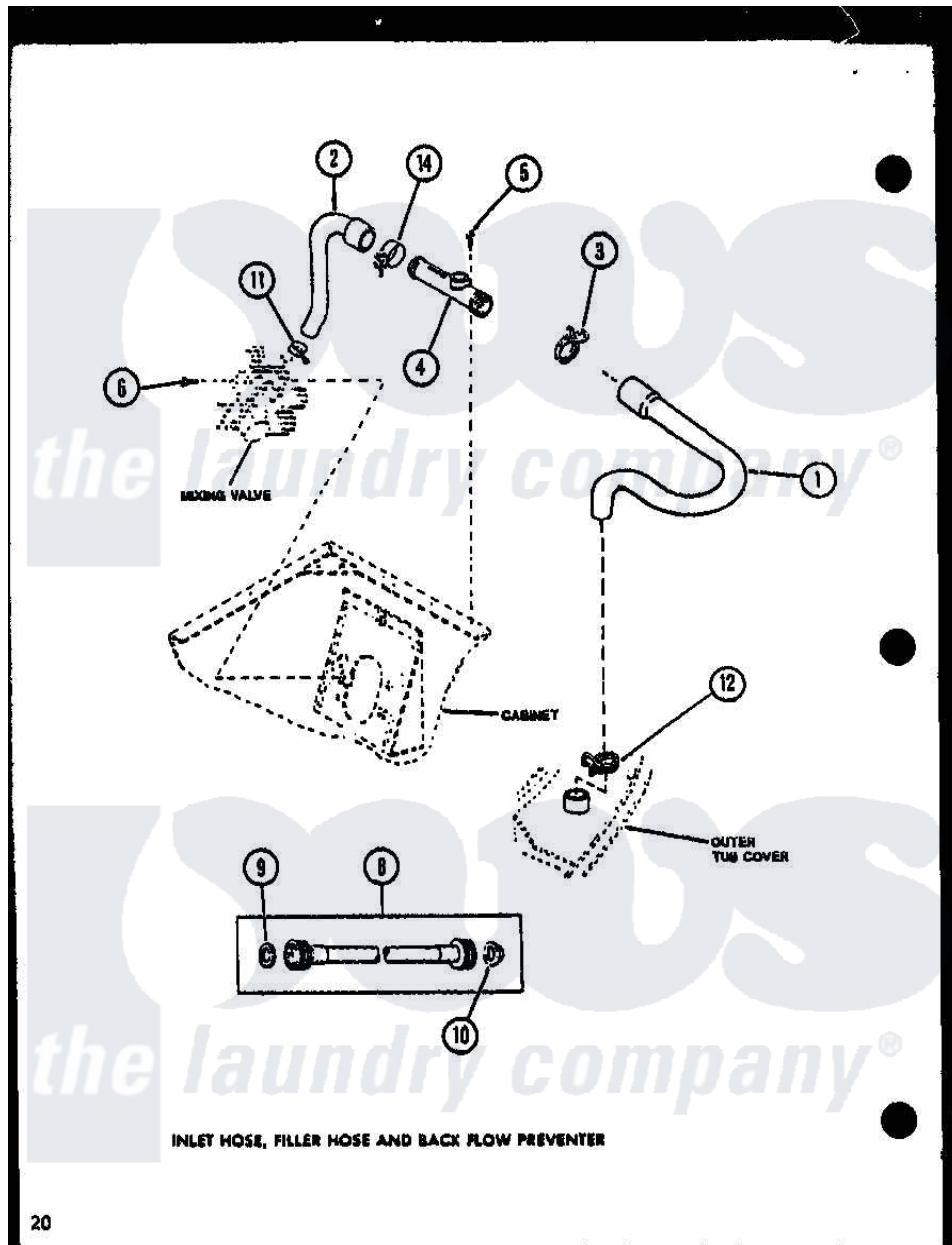

Amana LW3403L (BOM: P1118421W L) 02 - INLET HOSE

20

Amana Residential Amana LW3403L (BOM: P1118421W L) Washer Parts Parts Diagram 02 - INLET HOSE  
 Click on the part number to view part

Item	Original Part Number	Replaced By	Status	Part Description
1	R0606556	<a href="#">33186</a>		Hose, Water Inlet
2	R0606503	<a href="#">27183</a>		Hose, Mixing Valve
3	R0601541	<a href="#">285655</a>		Clamp, Hose
4	R0605507	<a href="#">34280</a>		Assembly, Backflow Prevento
5	R0600004	<a href="#">W10116760</a>		Screw
6	R0600009		Not Available	SCREW
8	R0606504	<a href="#">202860</a>		Inlet Hose Assembly
9	R0600505	<a href="#">Y013783</a>		Washer, Inlet Hose
10	R0600504	<a href="#">22002960</a>		Strainer, Washer Inlet
11	R0601505	<a href="#">285655</a>		Clamp, Hose
12	R0601542	<a href="#">29210</a>		Hose Clamp
14	R0601505	<a href="#">285655</a>		Clamp, Hose