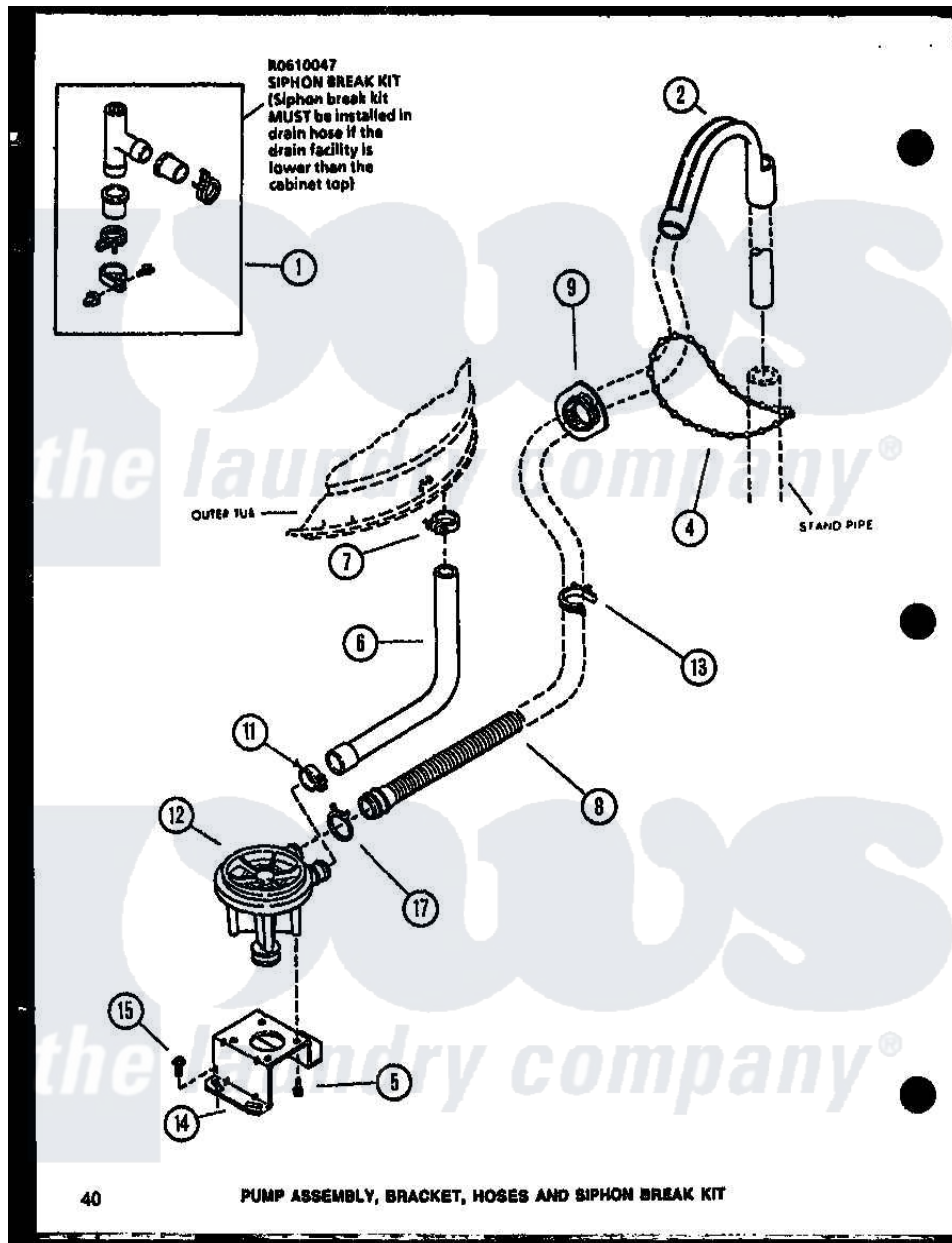

Amana LW3403L (BOM: P1118421W L) 10 - PUMP ASSY

Amana Residential Amana LW3403L (BOM: P1118421W L) Washer Parts Parts Diagram 10 - PUMP ASSY
 Click on the part number to view part

Item	Original Part Number	Replaced By	Status	Part Description
1	R0610047	76660		Break-Sphn
2	R0603615	22003814		Retainer, Drain Hose
4	R0603616	8539404		Tie-Wire
5	R0600109	31098		Screw, 10-10 5/8 Unslot
6	R0606514		Not Available	HOSE
7	R0601549	285655		Clamp, Hose
8	R0606558	39953		Hose- Drai
9	R0603617	32219		Relief, Strain
11	R0601516	285655		Clamp, Hose
12	R0610503	31969		Assembly, Pump NA
13	R0601550		Not Available	CLAMP HOSE RETAINER
14	R0605524	27105		Bracket, Pump Mounting
15	R0600098	27001200		Screw
17	R0601551	285655		Clamp, Hose