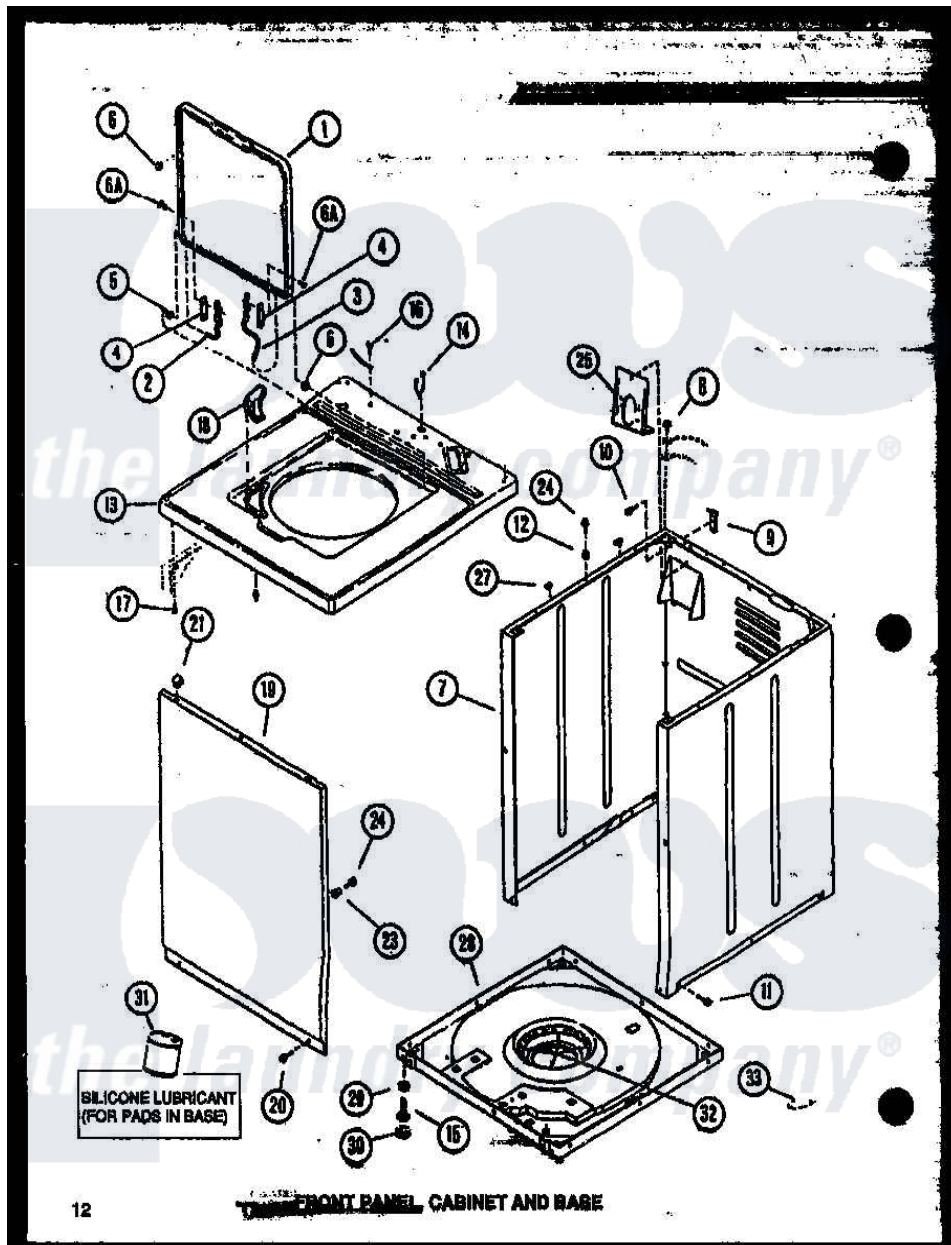

Amana LW3403L (BOM: P1164321W L) 01 - FRONT PANEL

Amana Residential Amana LW3403L (BOM: P1164321W L) Washer Parts Parts Diagram 01 - FRONT PANEL
 Click on the part number to view part

Item	Original Part Number	Replaced By	Status	Part Description
1	33541WP			Lid, W/Instructions
"	33541HP		Not Available	LID,W/INSTRUCTIONS
"	33541L	33541LP		Lid, W/Instructions
2	33448	36438		Hinge, Lid Left
3	33447	36437		Hinge, Lid R
4	33583		Not Available	TERMINAL
5	33446	40008201		Bushing, Hinge
6	33449	W10119828		Screw, Lid Hinge Mounting
"	32507	40038001		Bumper
7	31669HP		Not Available	REPL BY 34475HP
"	31669LP	38612LP		Kit Service Cabinet
"	31669WP	38612WP		Kit-Servic
8	56392		Not Available	SCREW,8-18 X 3/8 TAPPI
9	Y27103			Hinge, Hold-Down Lug
10	51780	3390631		Screw, 10-16 X 3/8
11	27196	27001200		Screw

12	56079	505187		Locator, Panel
13	33451P		Not Available	TOP, CABINET
"	33451L		Not Available	CABINET TOP, ALMOND
"	33451HP		Not Available	ASSY, TOP-DOMESTIC W/BLEACH
14	29474			Fastener, Lint Filter
15	Y34319	22003428		Leg, Adjustable
16	52909			Screw, 10B-16 X 1/2 HeX
17	Y31644	27001200		Screw
18	33516		Not Available	USE 34776
19	32708H		Not Available	PANEL,FRONT
"	32708LP			Panel, Front
"	32708W	32708WP		Panel Front
20	27196	27001200		Screw
21	28835	22001650		Fastener, Spring
23	28102			Locator, Panel
24	32671	Y014874		Screw, Idler Arm And Sleeve
25	32837	39407		Bracket, Valve
27	Y56128			Pad, Bumper
28	31653P			Assembly, Base-Complete-G90
29	Y21899	40038101		Nut, Leg
30	34318	40016001		Foot, Rubber
31	26594P			Grease, Silicone - 2 Oz Tube
32	434P3		Not Available	KIT,SNUBBER PAD
33	22506P	511637P		Adh Dow 737 Clr 3 Oz Tube