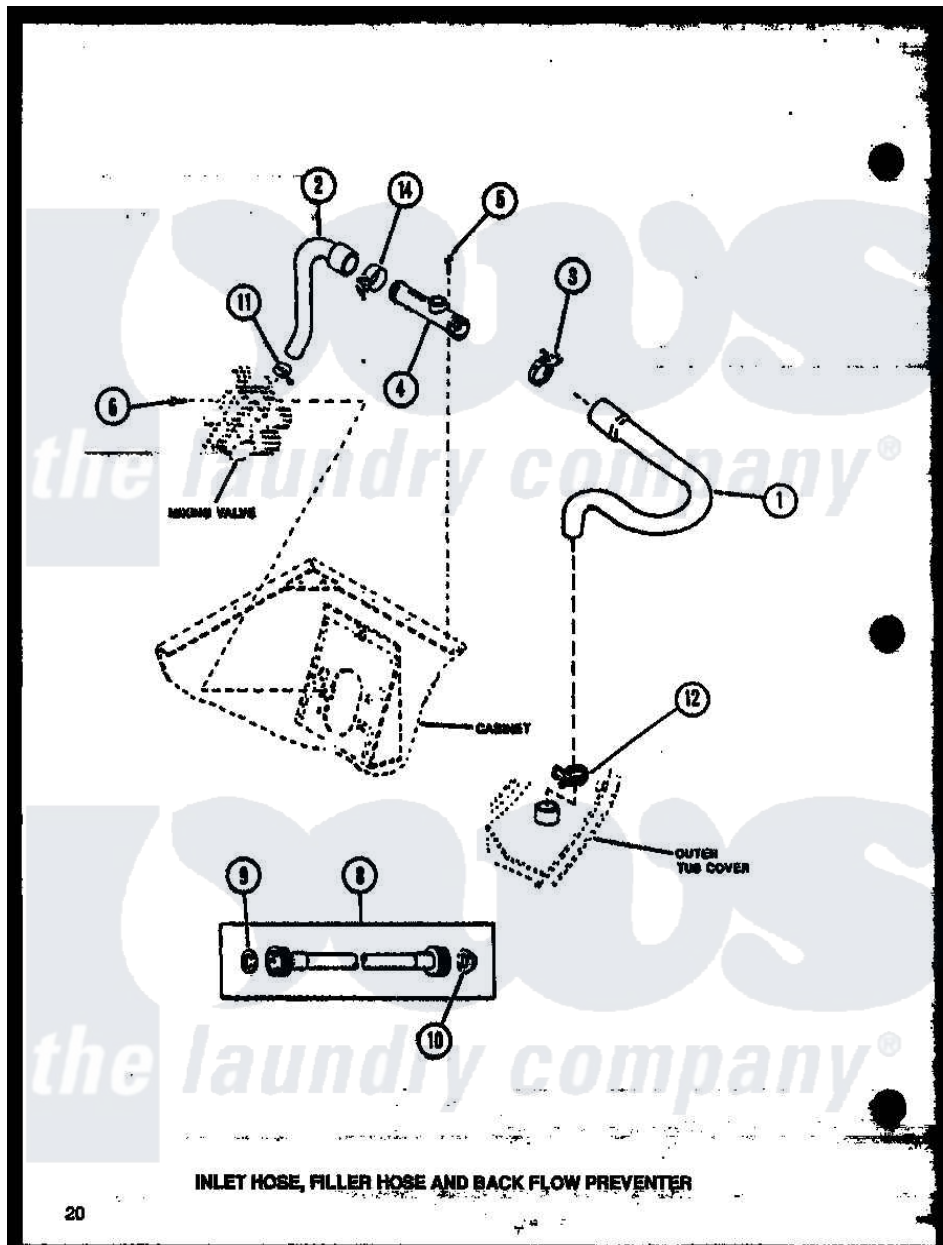

Amana LW3403L (BOM: P1164321W L) 02 - INLET HOSE

Amana Residential Amana LW3403L (BOM: P1164321W L) Washer Parts Parts Diagram 02 - INLET HOSE  
 Click on the part number to view part

Item	Original Part Number	Replaced By	Status	Part Description
1	<a href="#">33186</a>			Hose, Water Inlet
2	<a href="#">27183</a>			Hose, Mixing Valve
3	29176	<a href="#">285655</a>		Clamp, Hose
4	27118	<a href="#">34280</a>		Assembly, Backflow Prevento
5	23962	<a href="#">W10116760</a>		Screw
6	56392		Not Available	SCREW,8-18 X 3/8 TAPPI
8	28330P	<a href="#">202860</a>		Inlet Hose Assembly
9	20290	<a href="#">Y013783</a>		Washer, Inlet Hose
10	28605	<a href="#">22002960</a>		Strainer, Washer Inlet
11	27152		Not Available	CLAMP HOSE
12	<a href="#">29210</a>			Hose Clamp
14	27152		Not Available	CLAMP HOSE