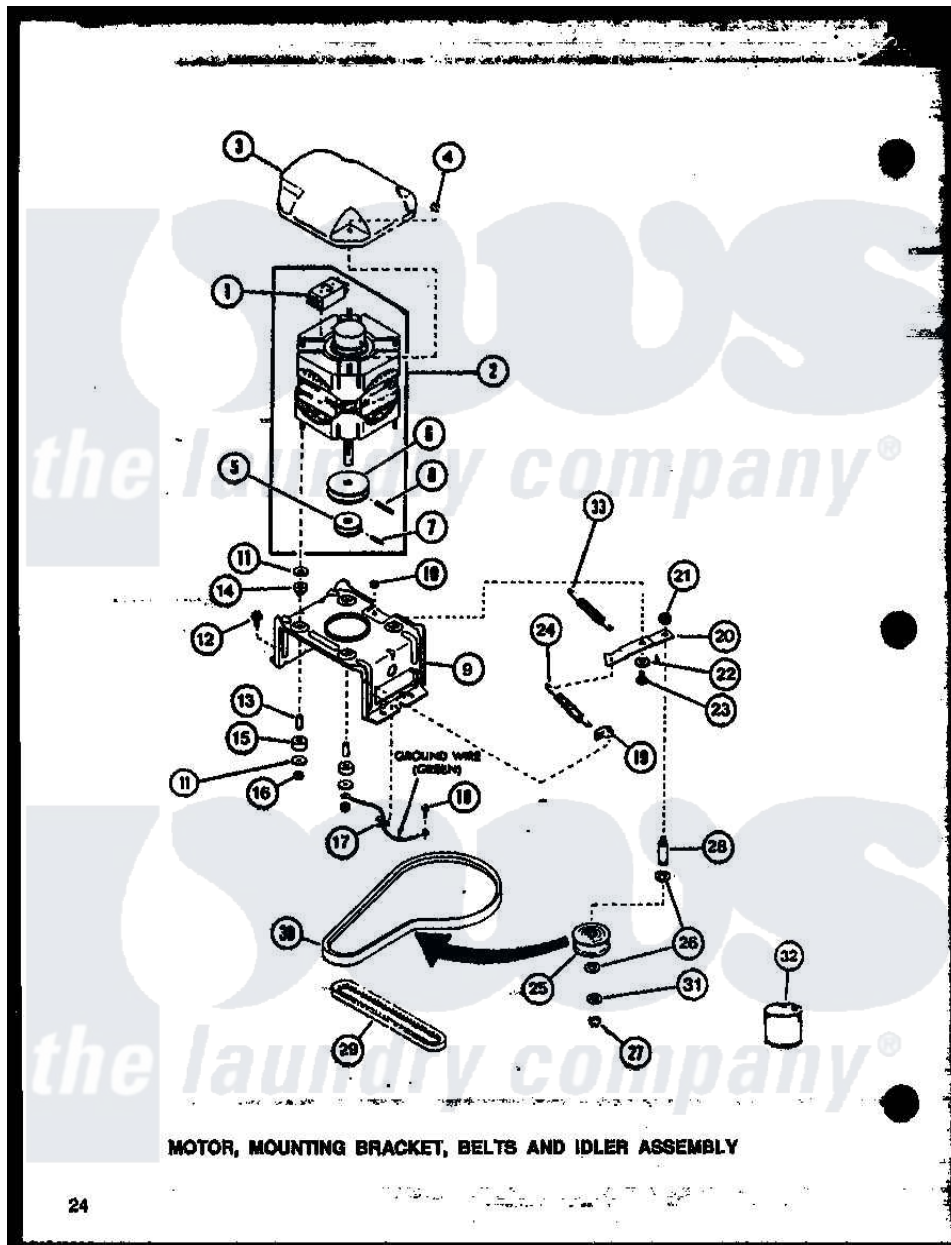

Amana LW3403L (BOM: P1164321W L) 04 - MOTOR

Amana Residential Amana LW3403L (BOM: P1164321W L) Washer Parts Diagram 04 - MOTOR
 Click on the part number to view part

Item	Original Part Number	Replaced By	Status	Part Description
1	24142		Not Available	SWITCH,MOTOR
"	24139		Not Available	SWITCH,MOTOR
2	27179	27179P		Motor-Drve
3	27136			Shield, Motor
4	27201			Locknut
5	Y27104		Not Available	PULLEY,MOTOR
6	27171		Not Available	PULLEY,MOTOR
7	10416			Pin, Roll
8	23750			Pin, Roll
9	28791			Bracket, Motor Mount
10	52566	27001225		Nut, Jam Mid Lock 1/4-20
11	03888		Not Available	WASHER
12	Y31645	27001200		Screw
13	27181		Not Available	SPACER,MOTOR
14	01952A			Mounting, Rubber
15	01953		Not Available	WASHER,LOWER MOTOR MOU

16	23604		Nut, Hex 10-32 Lock
17	Y00161	B5733302	Clip, Ground
18	26592		Not Available
19	28849		HEX HEAD SCREW
20	31054	40041002	Clip, Spring
21	28803	2221070	Lever, Idler
22	81392	40054701	Clamp, Nylon
23	27229	40038901	Washer
24	28807	37366	Screw, 1/4-20
25	28800		Spring, Idler
26	Y29443		Not Available
27	23748		WHEEL, IDLER
28	28802		Washer, Felt
29	27155		Ring, Retaining
30	28808		Shaft, Idler
31	52549		Belt, Pump
32	20605		Belt, Agitate And Spin
33	30620		Washer, 501 ID X3/4 Odx
			Not Available
			LUBE, HI TEMPERATURE-56
			Not Available
			SPRING, IDLER LEVER HEL