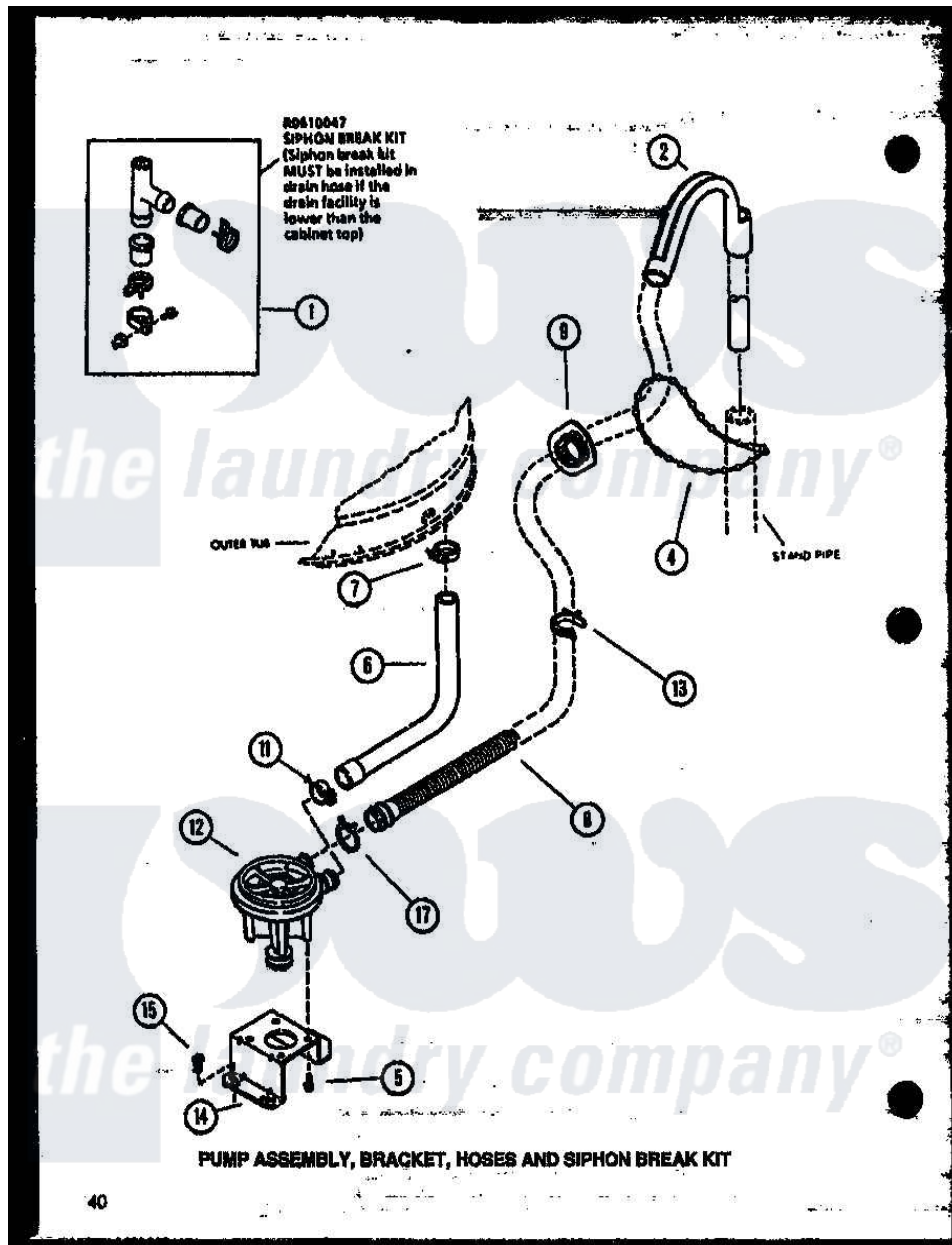

Amana LW3403L (BOM: P1164321W L) 11 - PUMP ASSY

Amana Residential Amana LW3403L (BOM: P1164321W L) Washer Parts Parts Diagram 11 - PUMP ASSY
 Click on the part number to view part

Item	Original Part Number	Replaced By	Status	Part Description
1	386P3	76660		Break-Sphn
2	33615	22003814		Retainer, Drain Hose
4	33489	8539404		Tie-Wire
5	31098			Screw, 10-10 5/8 Unslot
6	27160		Not Available	HOSE,TUB TO PUMP-DRAIN
7	32616		Not Available	(CLAMP HOSE)
8	33613	39953		Hose- Dra
9	32219			Relief, Strain
11	27153	285655		Clamp, Hose
12	31969			Assembly, Pump NA
13	33614		Not Available	CLAMP,HOSE-PLASTIC
14	27105			Bracket, Pump Mounting
15	Y31645	27001200		Screw
17	33748	285655		Clamp, Hose