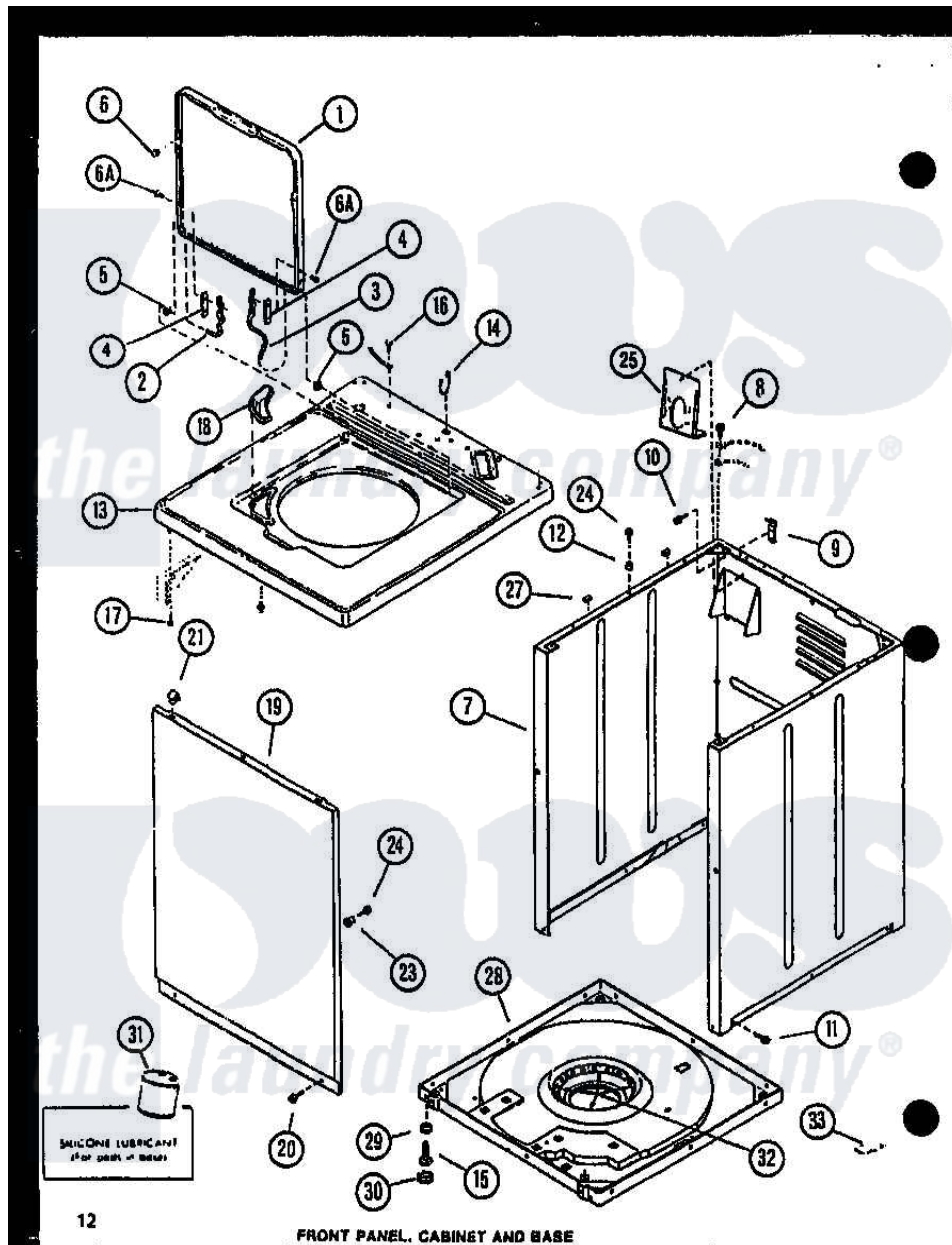

Amana LW3403W (BOM: P1118419W W) 01 - FRONT PANEL

Amana Residential Amana LW3403W (BOM: P1118419W W) Washer Parts Parts Diagram 01 - FRONT PANEL
 Click on the part number to view part

Item	Original Part Number	Replaced By	Status	Part Description
1	R0603232	33541WP		Lid, W/Instructions
"	R0603233	33541LP		Lid, W/Instructions
"	R0603234		Not Available	DOOR LOADING G
2	R0605724	36438		Hinge, Lid Left
3	R0605725	36437		Hinge, Lid R
4	R0604522		Not Available	GASKET
5	R0603609	40008201		Bushing, Hinge
6	R0600107	W10119828		Screw, Lid Hinge Mounting
"	R0606555	40038001		Bumper
7	R0603090	38612LP		Kit Service Cabinet
"	R0603091	38612WP		Kit-Servic
"	R0603102		Not Available	CABINET-GOLD
8	R0600009		Not Available	SCREW
9	R0605528	Y27103		Hinge, Hold-Down Lug
10	R0600032	3390631		Screw, 10-16 X 3/8
11	R0600029	27001200		Screw

12	R0603524	505187		Locator, Panel
13	R0603236		Not Available	TOP CABINET L
"	R0603235		Not Available	TOP CABINET W
"	R0603237		Not Available	TOP CABINET G
14	R0601502	211881		Grommet, Cord Part Not Used- Gas Models Only
15	R0600030	22003428		Leg, Adjustable
16	R0600040		Not Available	SCREW
17	R0600096		Not Available	SCREW
18	R0603610		Not Available	DISPENSER, BLEACH
19	R0603052	32708LP		Panel, Front
"	R0603116	32708WP		Panel Front
"	R0603051		Not Available	FRONT PANEL H GOLD
20	R0600029	27001200		Screw
21	R0601520	22001650		Fastener, Spring
23	R0603525		Not Available	LOCATER LUG
24	R0600102	Y014874		Screw, Idler Arm And Sleeve
25	R0605726	39407		Bracket, Valve
27	R0606519	Y56128		Pad, Bumper
28	R0603107	31653P		Assembly, Base-Complete- G90
29	R0601016	40038101		Nut, Leg
30	R0606518	40016001		Foot, Rubber
31	R0608002	26594P		Grease, Silicone - 2 Oz Tube
32	R0610052		Not Available	SNUBBER PAD
33	R0608012	511637P		Adh Dow 737 Clr 3 Oz Tube