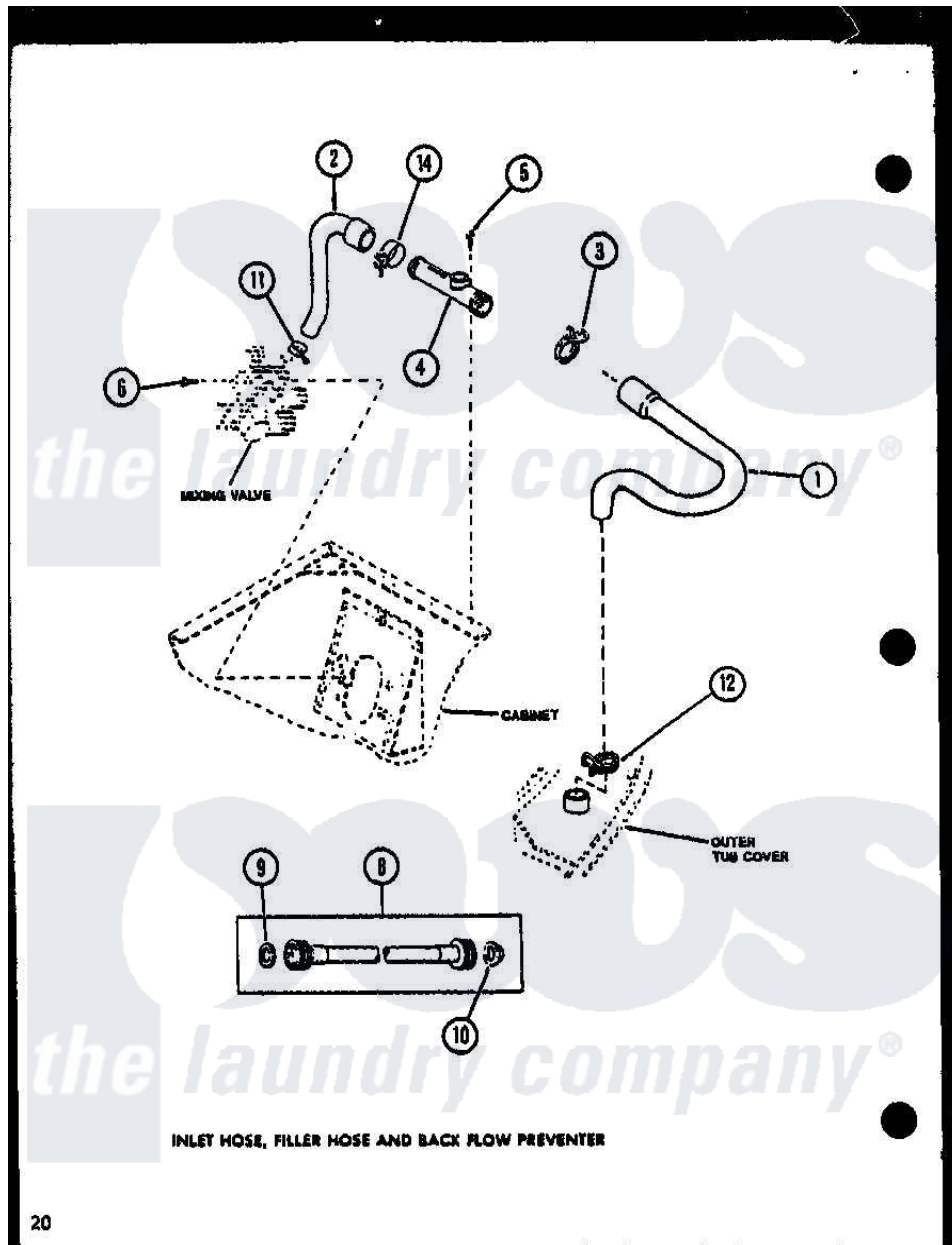

Amana LW3403W (BOM: P1118419W W) 02 - INLET HOSE

20

Amana Residential Amana LW3403W (BOM: P1118419W W) Washer Parts Parts Diagram 02 - INLET HOSE
 Click on the part number to view part

Item	Original Part Number	Replaced By	Status	Part Description
1	R0606556	33186		Hose, Water Inlet
2	R0606503	27183		Hose, Mixing Valve
3	R0601541	285655		Clamp, Hose
4	R0605507	34280		Assembly, Backflow Prevento
5	R0600004	W10116760		Screw
6	R0600009		Not Available	SCREW
8	R0606504	202860		Inlet Hose Assembly
9	R0600505	Y013783		Washer, Inlet Hose
10	R0600504	22002960		Strainer, Washer Inlet
11	R0601505	285655		Clamp, Hose
12	R0601542	29210		Hose Clamp
14	R0601505	285655		Clamp, Hose