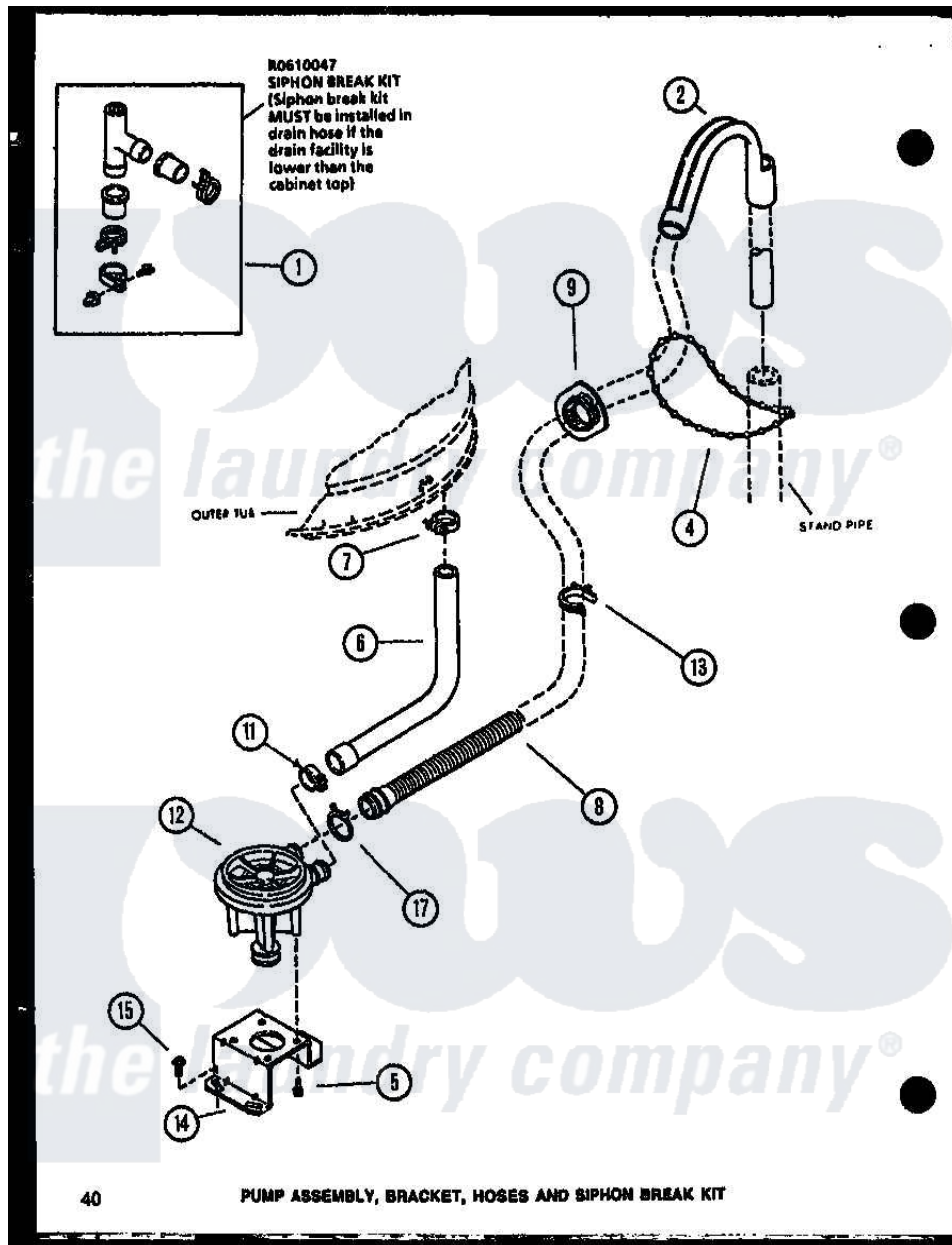

Amana LW3403W (BOM: P1118419W W) 10 - PUMP ASSY

Amana Residential Amana LW3403W (BOM: P1118419W W) Washer Parts Parts Diagram 10 - PUMP ASSY
 Click on the part number to view part

| Item | Original Part Number | Replaced By | Status | Part Description |
|------|----------------------|--------------------------|---------------|-------------------------|
| 1 | R0610047 | 76660 | | Break-Sphn |
| 2 | R0603615 | 22003814 | | Retainer, Drain Hose |
| 4 | R0603616 | 8539404 | | Tie-Wire |
| 5 | R0600109 | 31098 | | Screw, 10-10 5/8 Unslot |
| 6 | R0606514 | | Not Available | HOSE |
| 7 | R0601549 | 285655 | | Clamp, Hose |
| 8 | R0606558 | 39953 | | Hose- Drai |
| 9 | R0603617 | 32219 | | Relief, Strain |
| 11 | R0601516 | 285655 | | Clamp, Hose |
| 12 | R0610503 | 31969 | | Assembly, Pump NA |
| 13 | R0601550 | | Not Available | CLAMP HOSE RETAINER |
| 14 | R0605524 | 27105 | | Bracket, Pump Mounting |
| 15 | R0600098 | 27001200 | | Screw |
| 17 | R0601551 | 285655 | | Clamp, Hose |