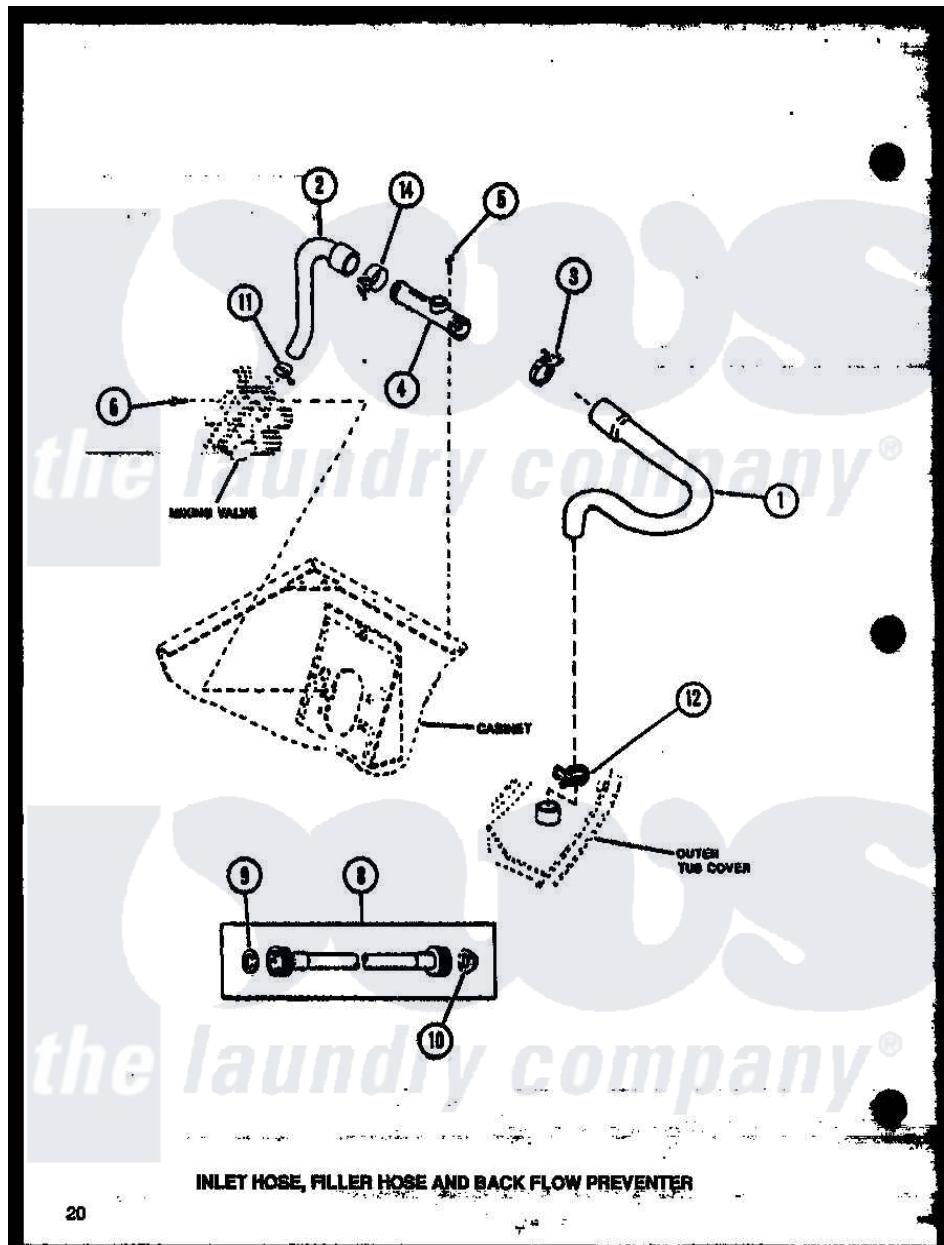

Amana LW3403W (BOM: P1164319W W) 02 - INLET HOSE

Amana Residential Amana LW3403W (BOM: P1164319W W) Washer Parts Parts Diagram 02 - INLET HOSE
 Click on the part number to view part

Item	Original Part Number	Replaced By	Status	Part Description
1	33186			Hose, Water Inlet
2	27183			Hose, Mixing Valve
3	29176	285655		Clamp, Hose
4	27118	34280		Assembly, Backflow Prevento
5	23962	W10116760		Screw
6	56392		Not Available	SCREW,8-18 X 3/8 TAPPI
8	28330P	202860		Inlet Hose Assembly
9	20290	Y013783		Washer, Inlet Hose
10	28605	22002960		Strainer, Washer Inlet
11	27152		Not Available	CLAMP HOSE
12	29210			Hose Clamp
14	27152		Not Available	CLAMP HOSE