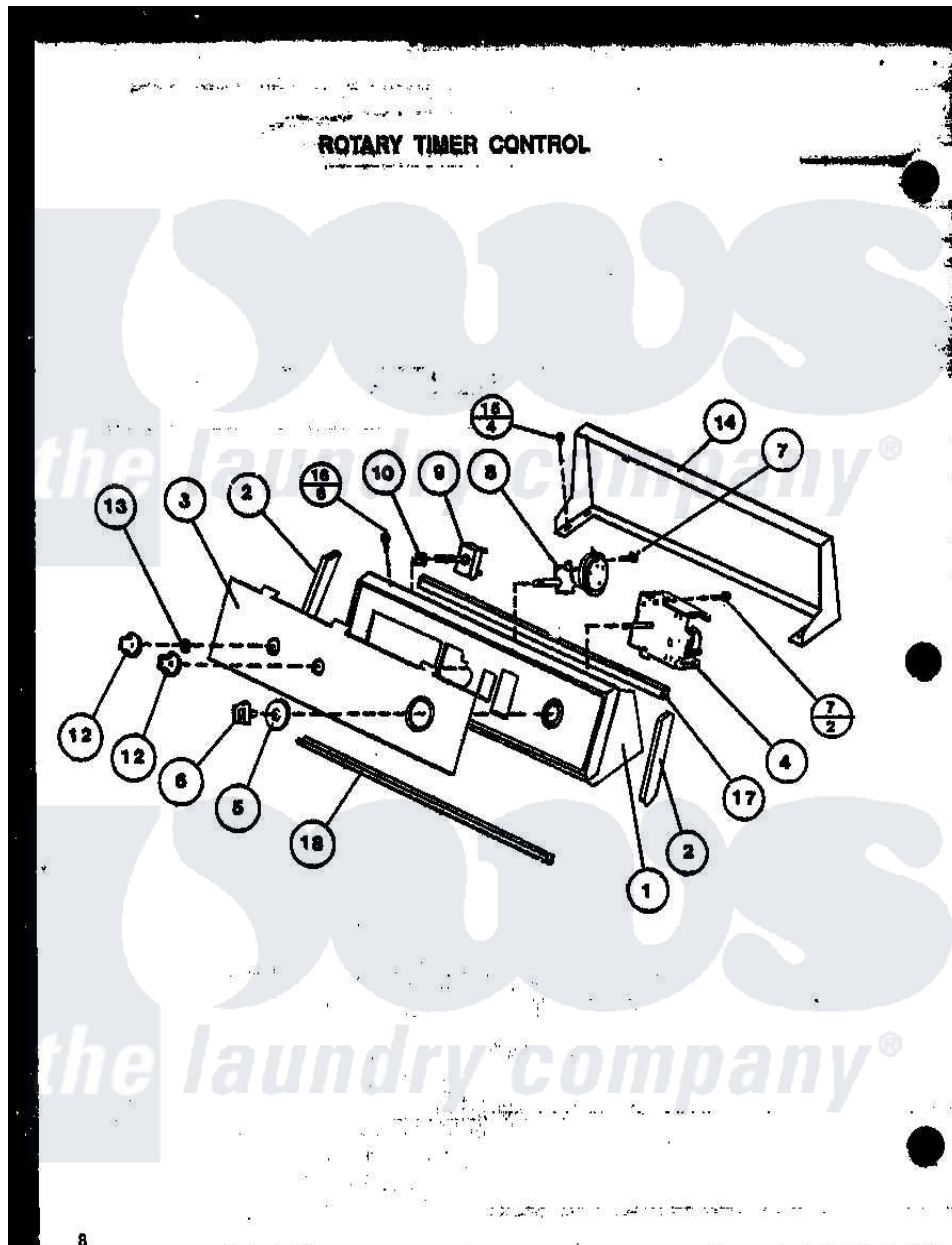

Amana LW3403W (BOM: P1164319W W) 10 - PUMP ASSY

Amana Residential Amana LW3403W (BOM: P1164319W W) Washer Parts Parts Diagram 10 - PUMP ASSY
 Click on the part number to view part

Item	Original Part Number	Replaced By	Status	Part Description
1	33102		Not Available	ASSY,HOOD & MTG PLATE-
2	31248			Cap, End-RH-Chrome
"	31249		Not Available	CAP,END-L.H.-CHROME
3	33963		Not Available	PANEL,GRAPHIC-AMANA
4	32039			Timer, 4 Cycle
5	32997		Not Available	ASSY,TIMER SKIRT&RING-
6	32622		Not Available	TIMER KNOB
7	31260			Screw, No.8 X 3/8 Ind H
8	31266			Switch, Pressure-Rotary
9	21300		Not Available	SWITCH,TEMPERATURE
"	28118		Not Available	SWITCH,WATER TEMPERATU
10	57584		Not Available	NUT
11	23962	W10116760		Screw
12	32866			Assembly, Knob-Rotary-Black
13	10519		Not Available	RETAINER
				CONTROL HOOD BEAR

14	33619		Not Available	CONTROL HOOD REAR PANEL
15	23962	W10116760		Screw
16	31752		Not Available	SCREW, No.8ABX3/4 POZIDRI
18	32874		Not Available	TRIM,BOTTOM-AMANA