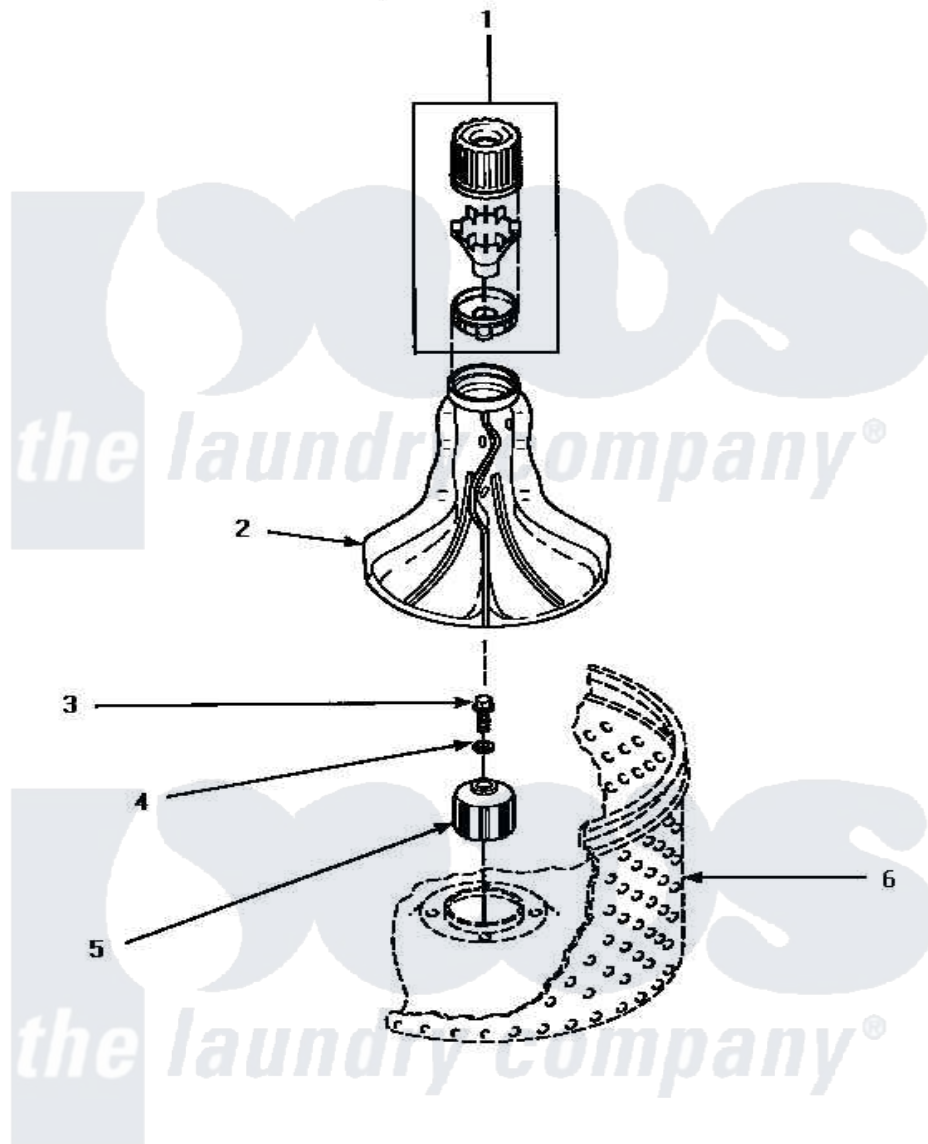

Amana LW3502L (BOM: P1163202W L) 02 - AGITATOR & DRIVE BELL

**AGITATOR AND DRIVE BELL**

Amana [Residential Amana LW3502L \(BOM: P1163202W L\) Washer Parts](#) Parts Diagram 02 - AGITATOR & DRIVE BELL

Click on the part number to view part

Item	Original Part Number	Replaced By	Status	Part Description
1	34155	<a href="#">40002101W</a>		Assembly, Fabric Softner
2	33174	<a href="#">40000501W</a>		Agitator, Flex Vane
3	34288	<a href="#">40065102</a>		Screw, Shoulder 1/4
4	<a href="#">36472</a>			O-Ring
5	34504P	<a href="#">R9900189</a>		Kit, Drive Bell And Seal
6	Y00000000		Not Available	SEE NOTE WASHTUB