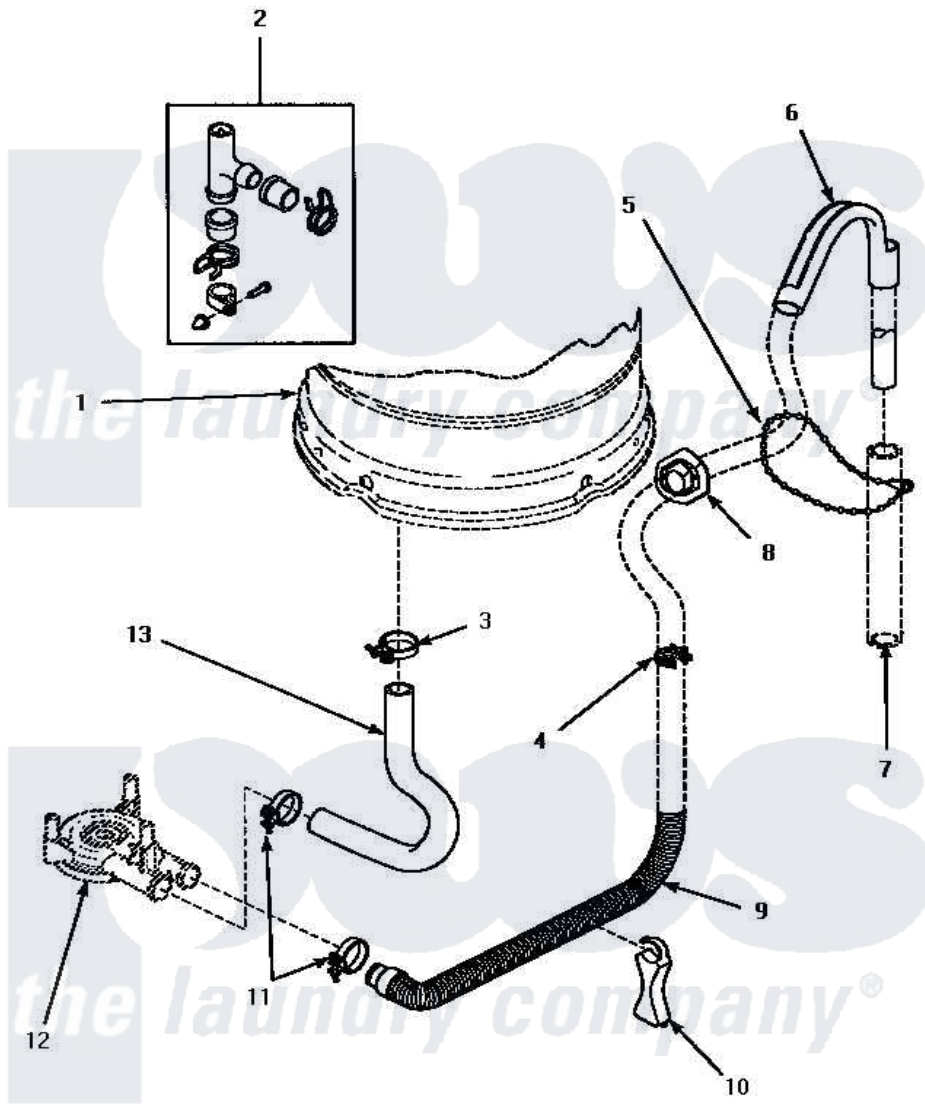

Amana LW3502L (BOM: P1163202W L) 06 - DRAIN HOSE & SIPHON BREAK

DRAIN HOSE AND SIPHON BREAK

Amana Residential Amana LW3502L (BOM: P1163202W L) Washer Parts Parts Diagram 06 - DRAIN HOSE & SIPHON BREAK

Click on the part number to view part

Item	Original Part Number	Replaced By	Status	Part Description
1	Y00000000		Not Available	SEE NOTE OUTER TUB
2	562P3	76660		Break-Sphn
3	35384	285655		Clamp, Hose
4	36014			Clip, Retainer-Hose
5	33489	8539404		Tie-Wire
6	33615	22003814		Retainer, Drain Hose
7	Y00000000		Not Available	SEE NOTE STANDPIPE
8	32219			Relief, Strain
9	34502	40053901		Hose, Drain
10	35487			Support, Hose
11	35384	285655		Clamp, Hose
12	Y00000000		Not Available	SEE NOTE PUMP ASSEMBLY
13	35753			Hose, Tub To Pump-Ddp
NI	406P3	451P3		Kit Drain Extension