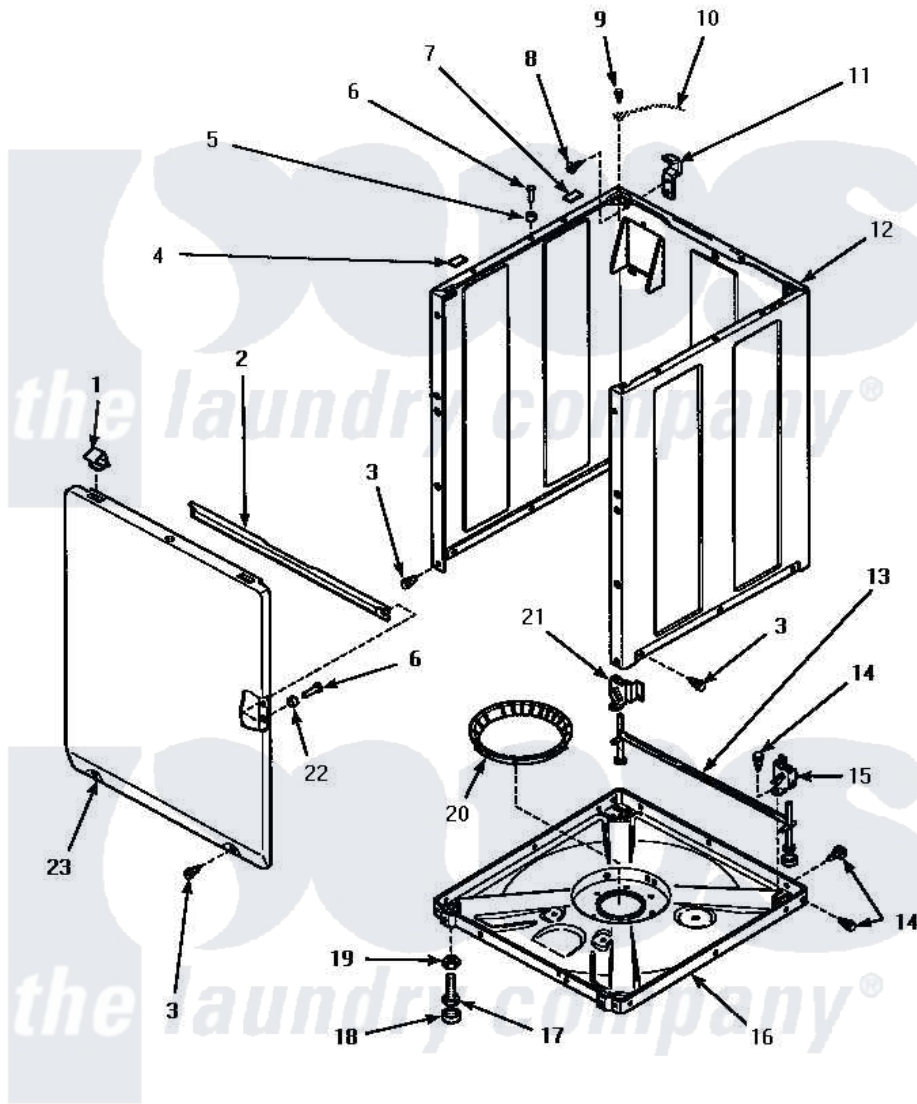

Amana LW3502L (BOM: P1163202W L) 07 - FRONT PANEL, BASE & CABINET ASSY

FRONT PANEL, BASE AND CABINET ASSEMBLY

Amana Residential Amana LW3502L (BOM: P1163202W L) Washer Parts Parts Diagram 07 - FRONT PANEL, BASE & CABINET ASSY

Click on the part number to view part

Item	Original Part Number	Replaced By	Status	Part Description
1	35865			Clip, Hold-Down Front Panel
2	Y35097		Not Available	BRACE, FRT PNL
3	27196	27001200		Screw
4	Y56128			Pad, Bumper
5	56079	505187		Locator, Panel
6	32671	Y014874		Screw, Idler Arm And Sleeve
7	36226			Pad, Bumper .25
8	34499		Not Available	SCREW, No.10B X 1/4 TAP IN HX
9	56392		Not Available	SCREW,8-18 X 3/8 TAPPI
10	Y00000000		Not Available	SEE NOTE GROUND WIRE, GREEN
11	Y27103			Hinge, Hold-Down Lug
12	34475WP	38612WP		Kit-Servic
"	34475LP	38612LP		Kit Service Cabinet

"	34475HP	Not Available	KIT,SERVICE CABINET
13	34443		Assembly, Leg And Stabilier
14	35148	Not Available	SCREW,1/4-14 X 3/8 HX HD
15	36036	Not Available	BRACKET,SLL-RIGHT
16	34434P		Assembly Nut/Leg Base
17	Y34319	22003428	Leg, Adjustable
18	34318	40016001	Foot, Rubber
19	Y21899	40038101	Nut, Leg
20	36108	Not Available	SNUBBER PAD & ISOLATOR
21	36037		Bracket, Sll-Left
22	28102		Locator, Panel
23	34656WP		Assembly, Front Panel
"	34656HP	Not Available	ASSY,FRONT PANEL
"	34656LP		Assembly, Front Panel