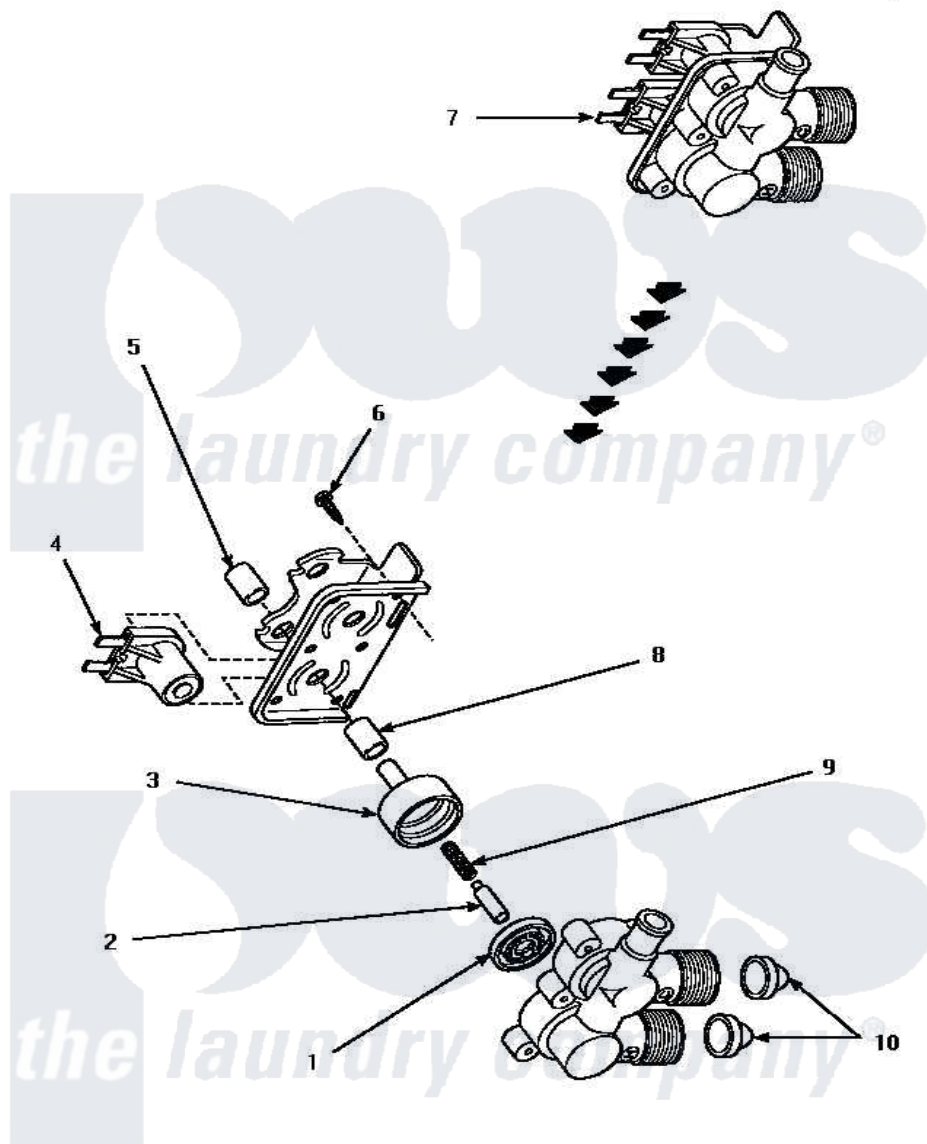

# Amana LW3502L (BOM: P1163202W L) 10 - MIXING VALVE ASSY

## MIXING VALVE ASSEMBLY

Amana [Residential Amana LW3502L \(BOM: P1163202W L\) Washer Parts](#) Parts Diagram 10 - MIXING VALVE ASSY

[Click on the part number to view part](#)

Item	Original Part Number	Replaced By	Status	Part Description
1	24134		Not Available	DIAPHRAGM
2	24132		Not Available	ARMATURE
3	<a href="#">24130</a>			Guide, Armature
4	33930A	<a href="#">33930</a>		Valve, Mixing
5	24128		Not Available	SLEEVE, LONG
6	25817C		Not Available	SCREW
7	34963	<a href="#">34963P</a>		Valve Mixing Package
8	24129		Not Available	SLEEVE, SHORT
9	23224E		Not Available	SPRING
10	24122	<a href="#">22002960</a>		Strainer, Washer Inlet