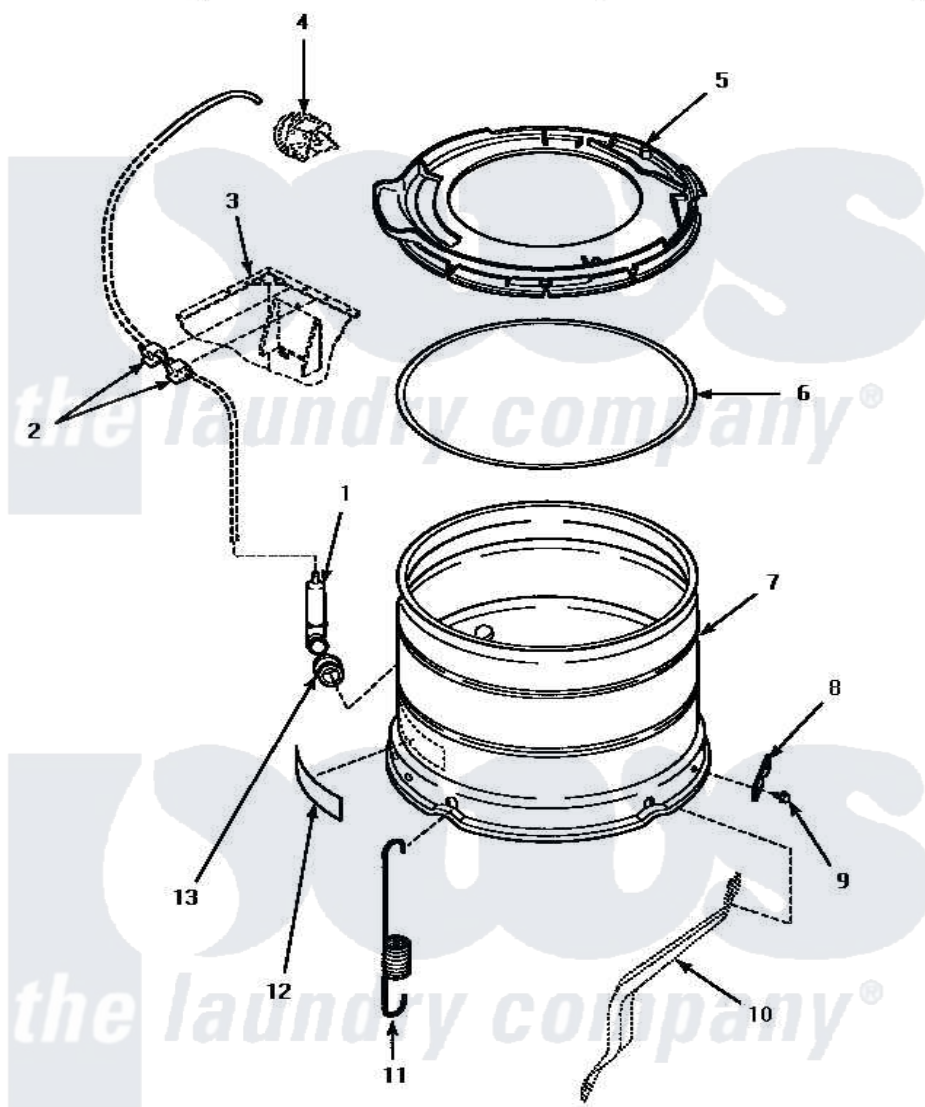

Amana LW3502L (BOM: P1163202W L) 13 - OUTER TUB, COVER & PRESSURE HOSE

OUTER TUB, COVER AND PRESSURE HOSE

Amana [Residential Amana LW3502L \(BOM: P1163202W L\) Washer Parts](#) Parts Diagram 13 - OUTER TUB, COVER & PRESSURE HOSE

[Click on the part number to view part](#)

Item	Original Part Number	Replaced By	Status	Part Description
1	30907	40008501		Assembly, Pressure Bulb
2	21036			Clip, Cable
3	Y00000000		Not Available	SEE NOTE CABINET
4	Y00000000		Not Available	SEE NOTE PRESSURE SWITCH
5	36025	36025P		Assembly, Tub Cover and Gasket
6	32857			Gasket, Tub Cover Small
7	34438P			Assembly, Outer Tub
8	27926			Plate, Leg .063
9	35369	40128701		Screw, 5/16-18 X .50
10	Y00000000		Not Available	SEE NOTE SUPPORT LEG
11	35948			Spring, Leg-Large Tub
12	500049		Not Available	STICKER
13	29175	40037801		Grommet