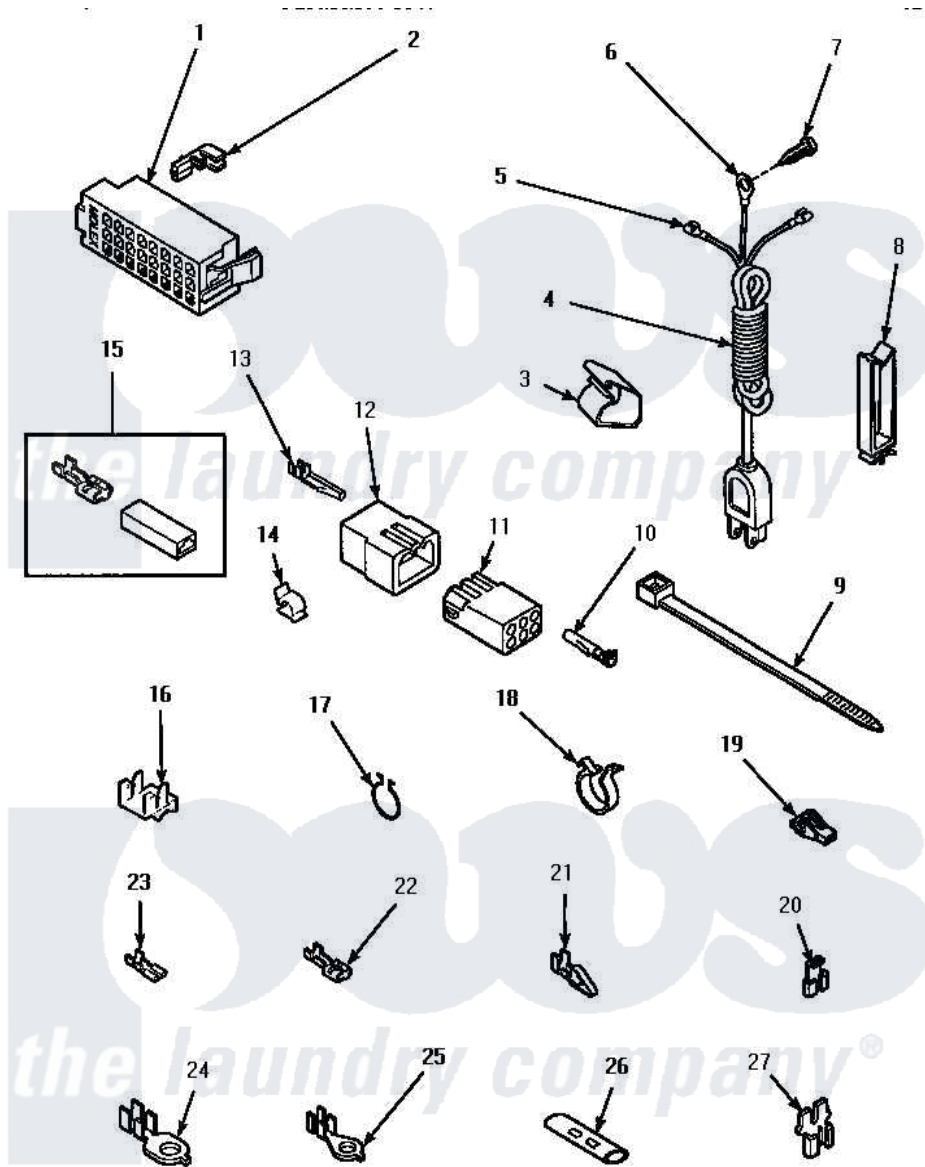

Amana LW3502L (BOM: P1163202W L) 15 - POWER CORD & TERMINALS

POWER CORD AND TERMINALS

Amana Residential Amana LW3502L (BOM: P1163202W L) Washer Parts Parts Diagram 15 - POWER CORD & TERMINALS

Click on the part number to view part

Item	Original Part Number	Replaced By	Status	Part Description
1	34123			Housing, LH -24 Position
"	32746			Housing, RH-24 Positi
2	Y00188			Molex Terminal
3	35521		Not Available	CLIP ,HARNESS HOLDER
4	Y34458		Not Available	POWER CORD ALL
5	03673		Not Available	NUT
6	Y0000000		Not Available	SEE NOTE GROUND WIRE, GREEN
7	52909			Screw, 10B-16 X 1/2 HeX
8	36274		Not Available	CLIP, HARNESS
9	36466	M0321209		Tie-Electrical
10	Y00117	5011-XX		093 Female Socket
11	26301			Receptacle, Molex
"	26708			Receptacle, 6 Circuit
"	26163			Receptacle, 9 Circuit
12	23033			Plug, 9 Circuit

"	26302		Not Available	PLUG, 1 CIRCUIT
"	23041			Plug, 6 Circuit
13	Y00116			Terminal, Pin-Male
14	21036			Clip, Cable
15	00234	00359		Terminal Ultra Pod 250 X032F
16	Y00161	B5733302		Clip, Ground
17	51291			Clip, Wire
18	61510	504034		Clip, Wire
19	70210		Not Available	INSULATOR,BLUE
20	Y00120			Terminal, Flag-1/4 Fema
21	00220		Not Available	TERMINAL,CRIMP-SINGLE
22	Y00119		Not Available	SPADE TERMINAL(18 GAUGE) (1/4 INCH-(1) 18 GAUGE WIRE)
23	00112			Terminal, Spade-3/16 Fe
24	Y00113		Not Available	TERMINAL,RING-1/4 STUD
25	00110			No.10 18 Gauge Wire
26	21091		Not Available	CONNECTOR TWO 1/4 INCH MALE
27	29673		Not Available	DOUBLE CONNECTOR