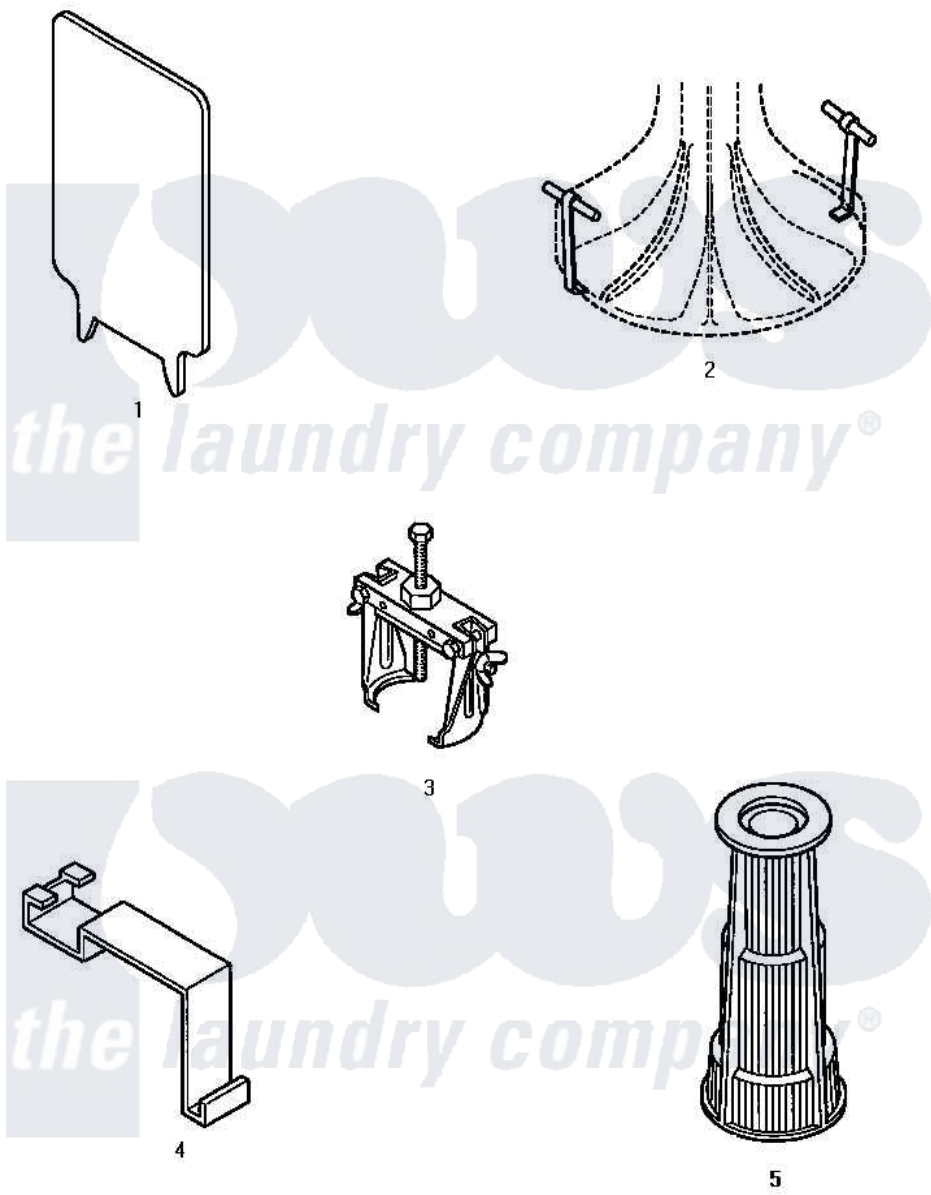

Amana LW3502L (BOM: P1163202W L) 17 - SPECIAL TOOLS

Amana Residential Amana LW3502L (BOM: P1163202W L) Washer Parts Parts Diagram 17 - SPECIAL TOOLS
 Click on the part number to view part

Item	Original Part Number	Replaced By	Status	Part Description
1	272P4			Tool, Lid Switch Instal
2	254P4P			Agitator Hooks
3	253P4	294P4		Bell Tool
4	273P4			Tub Cover Gasket Tool
5	274P4	293P4		Seal Tool