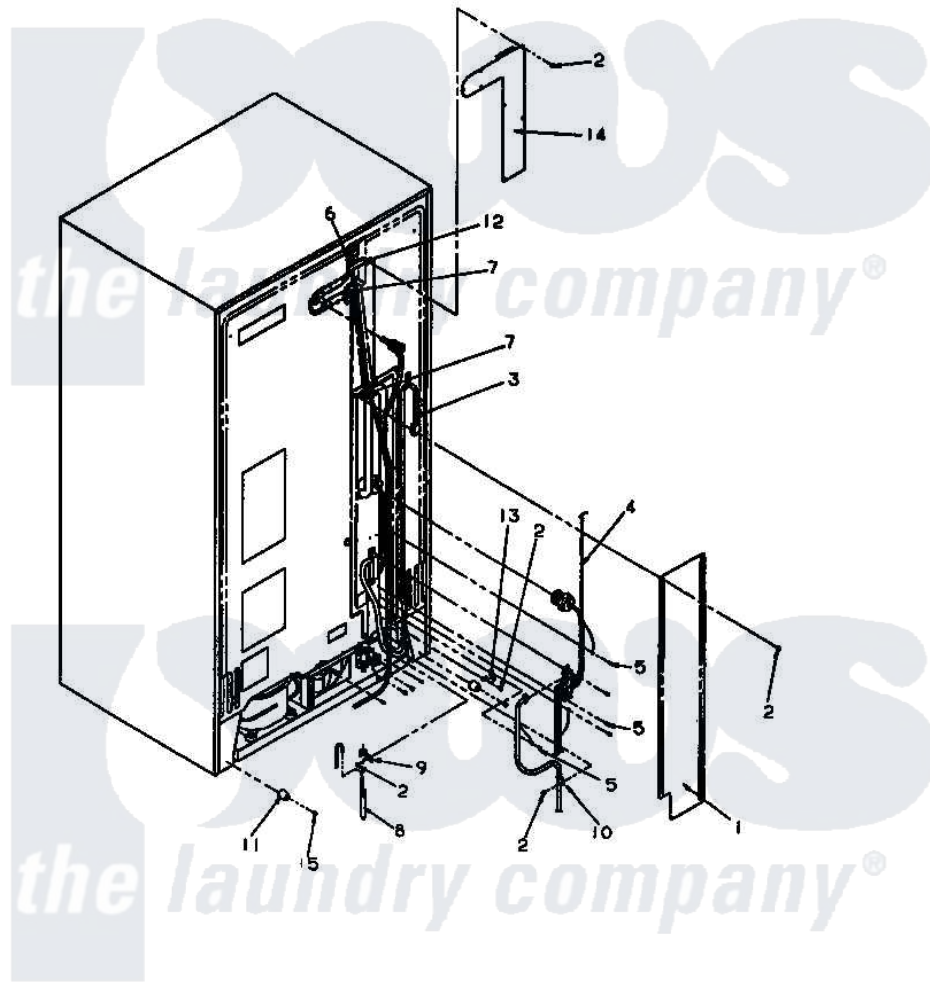

Amana LW3502L2 (BOM: PLW3502L2) 12 - GRAPHIC PANEL, CTRL MTG PLATE AND CTRLS

Back Unit

Amana Residential Amana LW3502L2 (BOM: PLW3502L2) Washer Parts Parts Diagram 12 - GRAPHIC PANEL, CTRL MTG PLATE AND CTRLS

Click on the part number to view part

Item	Original Part Number	Replaced By	Status	Part Description
3	23962	<a href="#">W10116760</a>		Screw
5	34904	<a href="#">489355</a>		Screw, 8 X 1/2
6	501086	<a href="#">90767</a>		Screw, 8A X 3/8 HeX Washer Head Tapping
8	34903		Not Available	PANEL, BACK HOOD (USE 37782)
9	34902P		Not Available	TOP