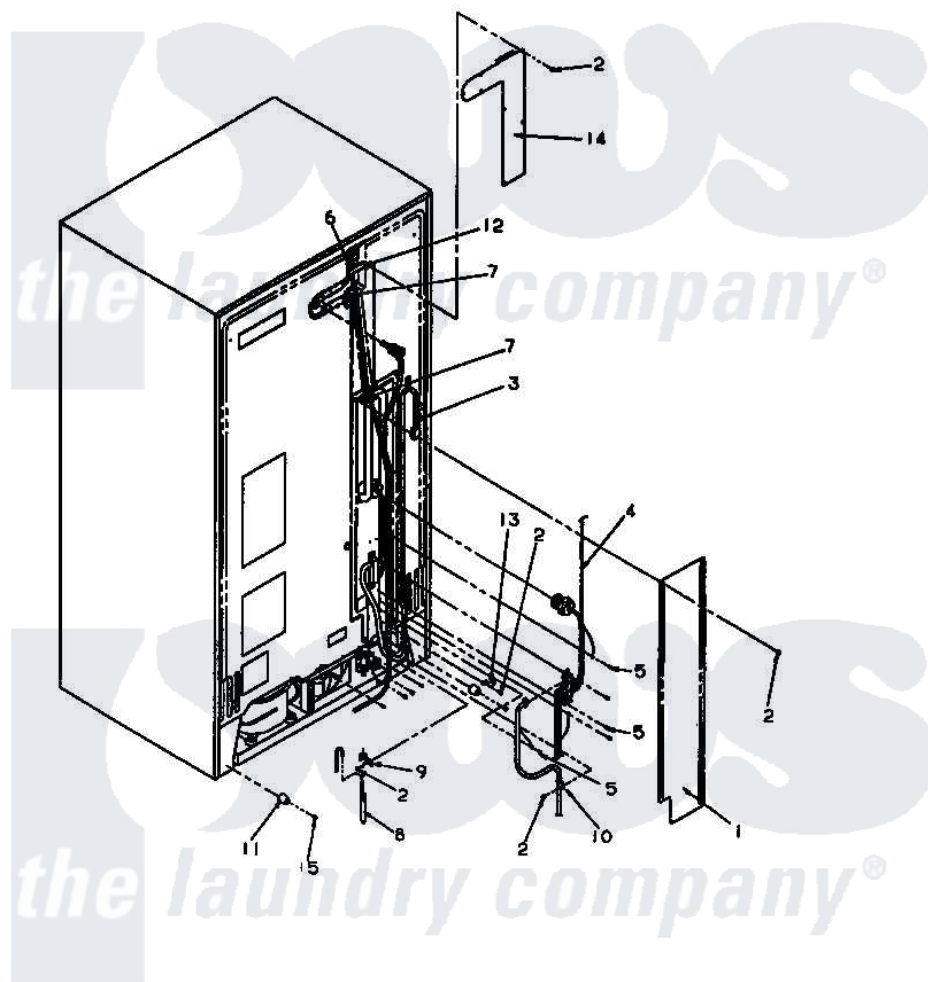

# Amana LW3502L2 (BOM: PLW3502L2) 13 - GRAPHIC PANEL, CTRL MTG PLATE AND CTRLS

## Back Unit

Amana Residential Amana LW3502L2 (BOM: PLW3502L2) Washer Parts Parts Diagram 13 - GRAPHIC PANEL, CTRL MTG PLATE AND CTRLS

[Click on the part number to view part](#)

Item	Original Part Number	Replaced By	Status	Part Description
1	34823		Not Available	COVER, TOP
2	23962	<a href="#">W10116760</a>		Screw
3	Y34826		Not Available	DIFFUSER,LAMP-CLEAR
4	34904	<a href="#">489355</a>		Screw, 8 X 1/2
6	501086	<a href="#">90767</a>		Screw, 8A X 3/8 HeX Washer Head Tapping
7	34815		Not Available	PANEL, END R.H. (BLK)
8	34903		Not Available	PANEL, BACK HOOD (USE 37782)
9	34902P		Not Available	TOP
10	34821		Not Available	CONTROL MOUNTING PLATE
14	<a href="#">34816</a>			Panel, End