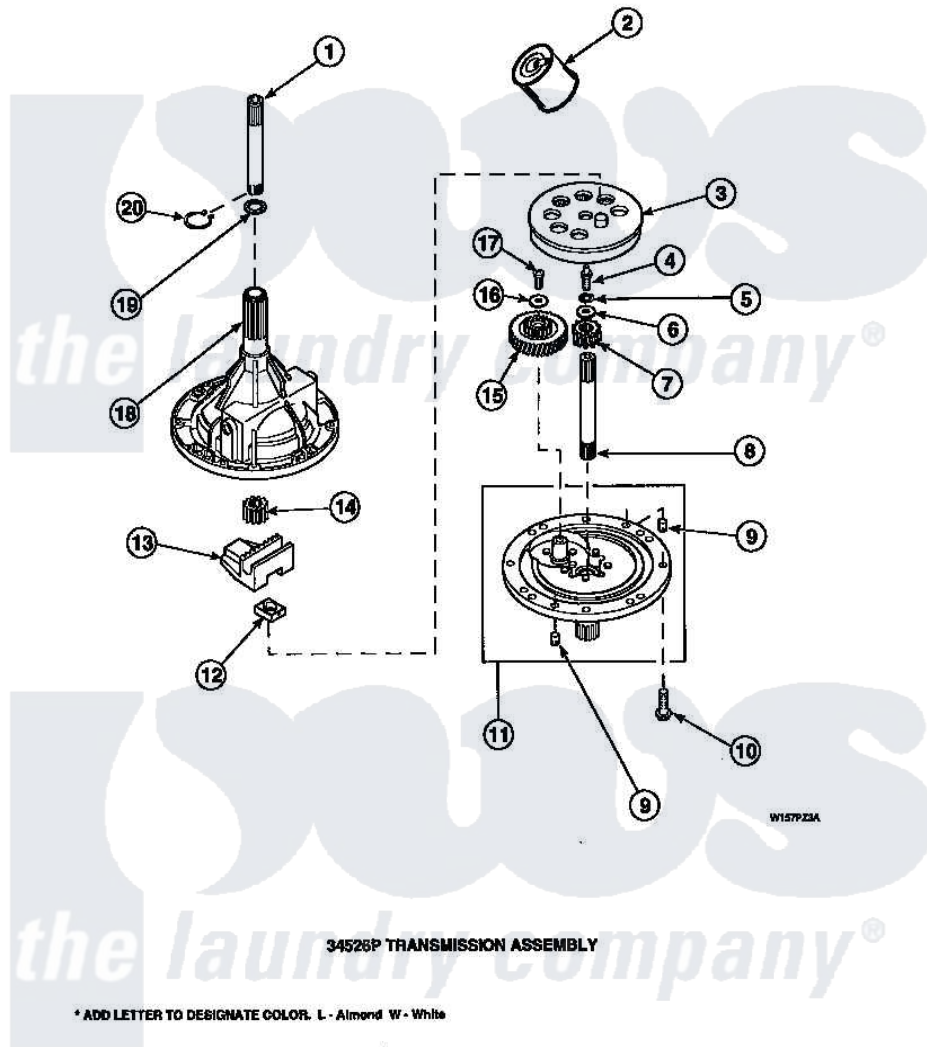

Amana LW3502L2 (BOM: PLW3502L2 A) 01 - 34526P TRANSMISSION ASSY

Amana Residential Amana LW3502L2 (BOM: PLW3502L2 A) Washer Parts Parts Diagram 01 - 34526P TRANSMISSION ASSY

Click on the part number to view part

Item	Original Part Number	Replaced By	Status	Part Description
1	Y36570			Shaft, Output
2	27243P			Oil, CW Transmission F-
3	26577			Assembly, Gear And Stud
4	27030		Not Available	SCREW, 1/4-20 SPECIAL
5	21456			Lockwasher, 1/4 Intshkp
6	26509	40041501		Washer
7	36562			Pinion, Drive
8	34853			Shaft, Input
9	27172			Pin, Dowel
10	32814		Not Available	SCREW, 1/4-20X7/8 SERRA
11	38290			Assembly, Cover
12	26493			Slide
13	Y31526			Rack
14	27003			Pinion, Agitator
15	29161			Gear, Reduction

16	29260	Not Available	WASHER
17	29273		Screw, 1/4-20 X 3/8
18	33223	Not Available	ASSY, TRANSMISSION CASE
19	35092		Washer, 3628id X 1.00 X .056
20	27197		Ring, Retaining
NI	37577P	Not Available	SEALANT