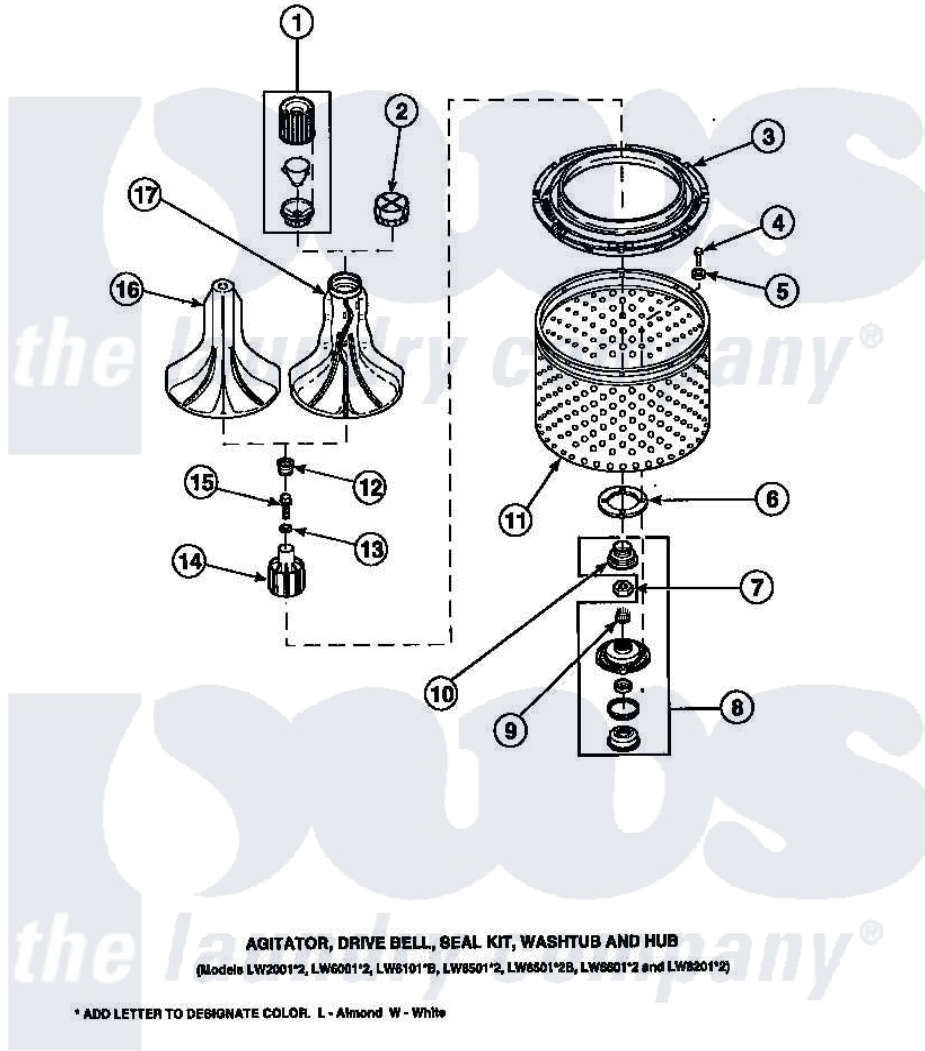

**Amana LW3502L2 (BOM: PLW3502L2 A) 02 - AGITATOR/DRIVE  
BELL/SEAL KIT/TUB & HUB**

Amana Residential Amana LW3502L2 (BOM: PLW3502L2 A) Washer Parts Parts Diagram 02 - AGITATOR/DRIVE  
BELL/SEAL KIT/TUB & HUB  
Click on the part number to view part

Item	Original Part Number	Replaced By	Status	Part Description
1	36542	<a href="#">40002101W</a>		Assembly, Fabric Softner
2	<a href="#">36515</a>			Cap, Agitator
3	<a href="#">35035</a>			Guard, Clothes
4	27202	<a href="#">W10116787</a>		Screw
5	<a href="#">28094</a>			Gasket
7	Y29220	<a href="#">40016301</a>		Nut, Lock
8	495P3	<a href="#">R9900552</a>		Hub And Seal
9	29728	<a href="#">40008301</a>		Insert, Spline
10	36425	<a href="#">40016101</a>		Seal, Bell Drive
12	36511	<a href="#">40008401</a>		Plug, Bell
13	<a href="#">36472</a>			O-Ring
15	34288	<a href="#">40065102</a>		Screw, Shoulder 1/4
16	<a href="#">33513</a>			Agitator, Short-Coin
17	33174	<a href="#">40000501W</a>		Agitator, Flex Vane