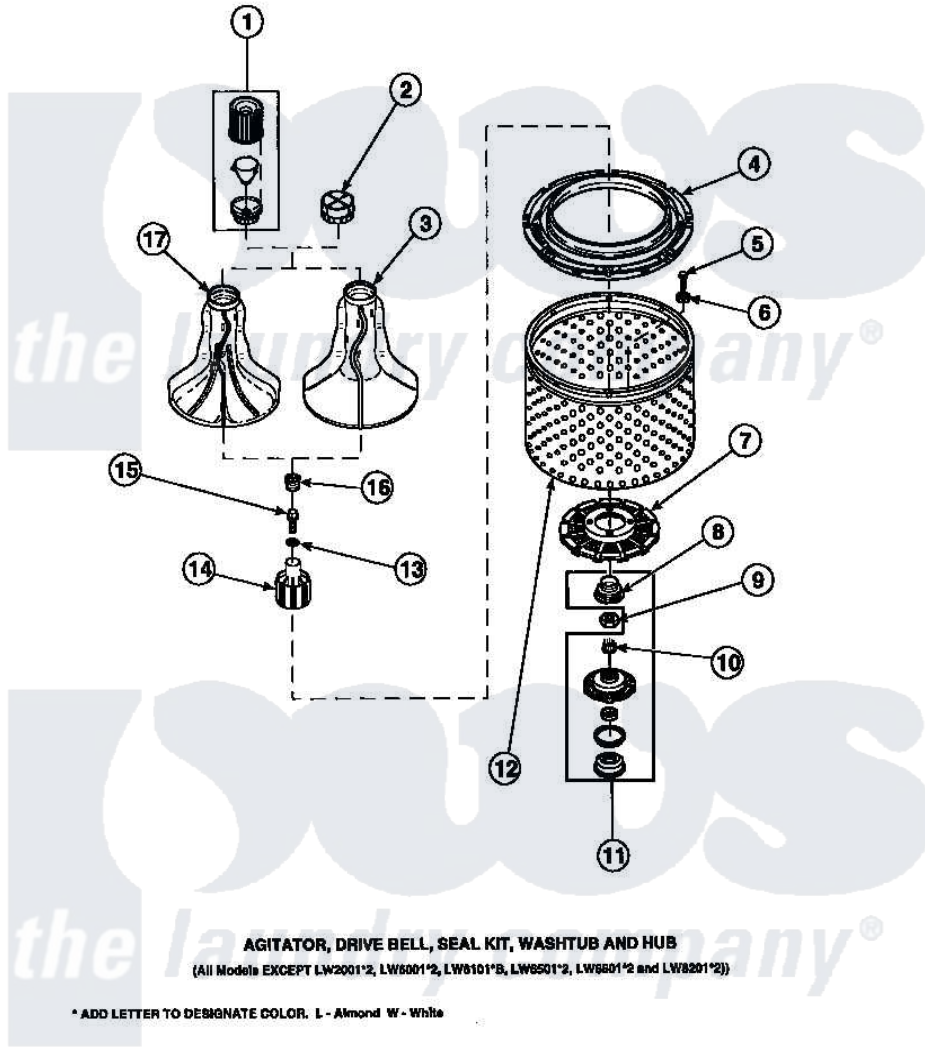

Amana LW3502L2 (BOM: PLW3502L2 A) 03 - AGITATOR/DRIVE BELL/SEAL KIT/TUB & HUB

Amana Residential Amana LW3502L2 (BOM: PLW3502L2 A) Washer Parts Parts Diagram 03 - AGITATOR/DRIVE BELL/SEAL KIT/TUB & HUB
 Click on the part number to view part

Item	Original Part Number	Replaced By	Status	Part Description
1	36542	40002101W		Assembly, Fabric Softner
2	36515			Cap, Agitator
3	36507	40000501W		Agitator, Flex Vane
4	35035			Guard, Clothes
5	27202	W10116787		Screw
6	28094			Gasket
7	32998	39371		Filter Lin
8	36425	40016101		Seal, Bell Drive
9	Y29220	40016301		Nut, Lock
10	29728	40008301		Insert, Spline
11	495P3	R9900552		Hub And Seal
12	33501P	R9900144		Kit- Wash
13	36472			O-Ring
14	36443P	R9900189		Kit, Drive Bell And Seal
15	34288	40065102		Screw, Shoulder 1/4