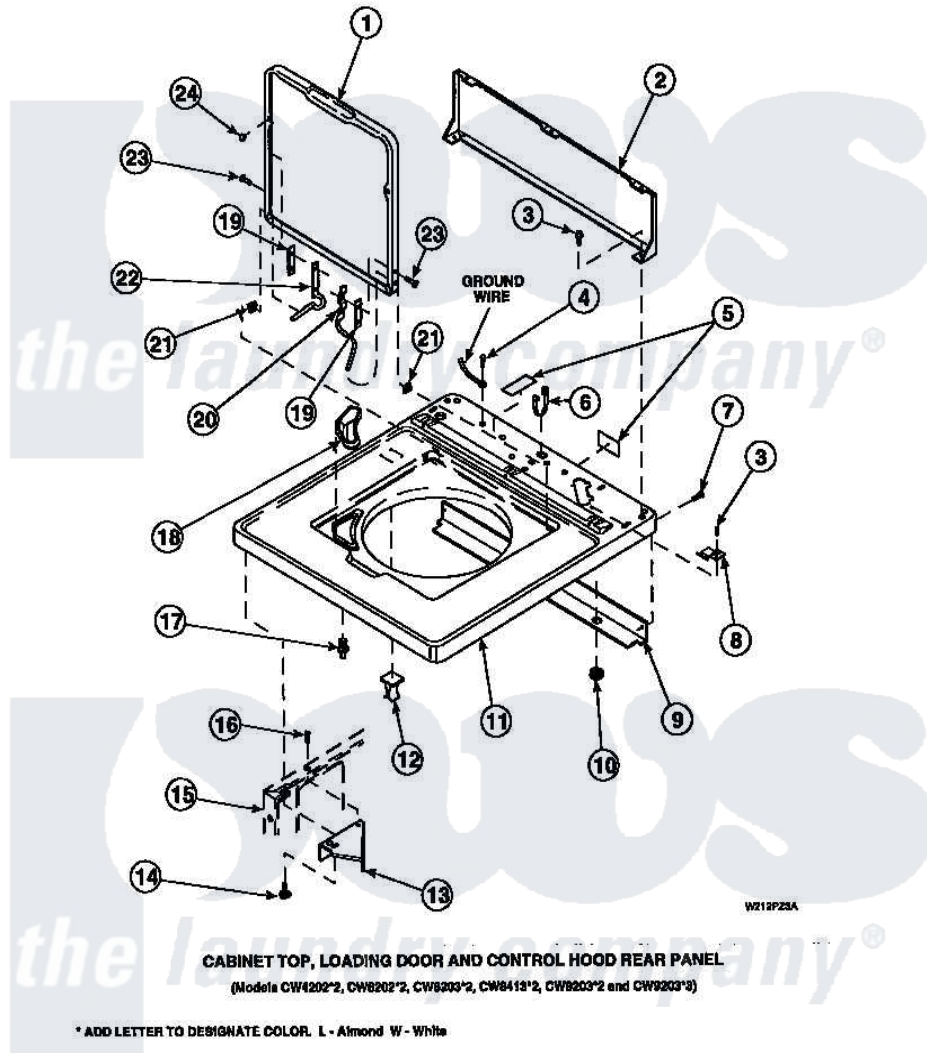

Amana LW3502L2 (BOM: PLW3502L2 A) 05 - CAB TOP/LOADING DR & CTRL HOOD REAR PAN

Amana Residential Amana LW3502L2 (BOM: PLW3502L2 A) Washer Parts Parts Diagram 05 - CAB TOP/LOADING DR & CTRL HOOD REAR PAN  
 Click on the part number to view part

Item	Original Part Number	Replaced By	Status	Part Description
2	34903		Not Available	PANEL, BACK HOOD (USE 37782)
3	23962	<a href="#">W10116760</a>		Screw
4	<a href="#">52909</a>			Screw, 10B-16 X 1/2 HeX
6	21903	<a href="#">211881</a>		Grommet, Cord Part Not Used-Gas Models Only
7	27196	<a href="#">27001200</a>		Screw
8	35887	<a href="#">40063901</a>		Clip, Hold Down
11	34902P		Not Available	TOP
12	36519		Not Available	CLIP
13	<a href="#">36034</a>			Bracket, Director-Module
14	Y31644	<a href="#">27001200</a>		Screw
15	34475P		Not Available	CABINET
16	36035		Not Available	SCREW,8-18X3/8 PHIL FLT HD
17	<a href="#">56534</a>			Barrel, Support