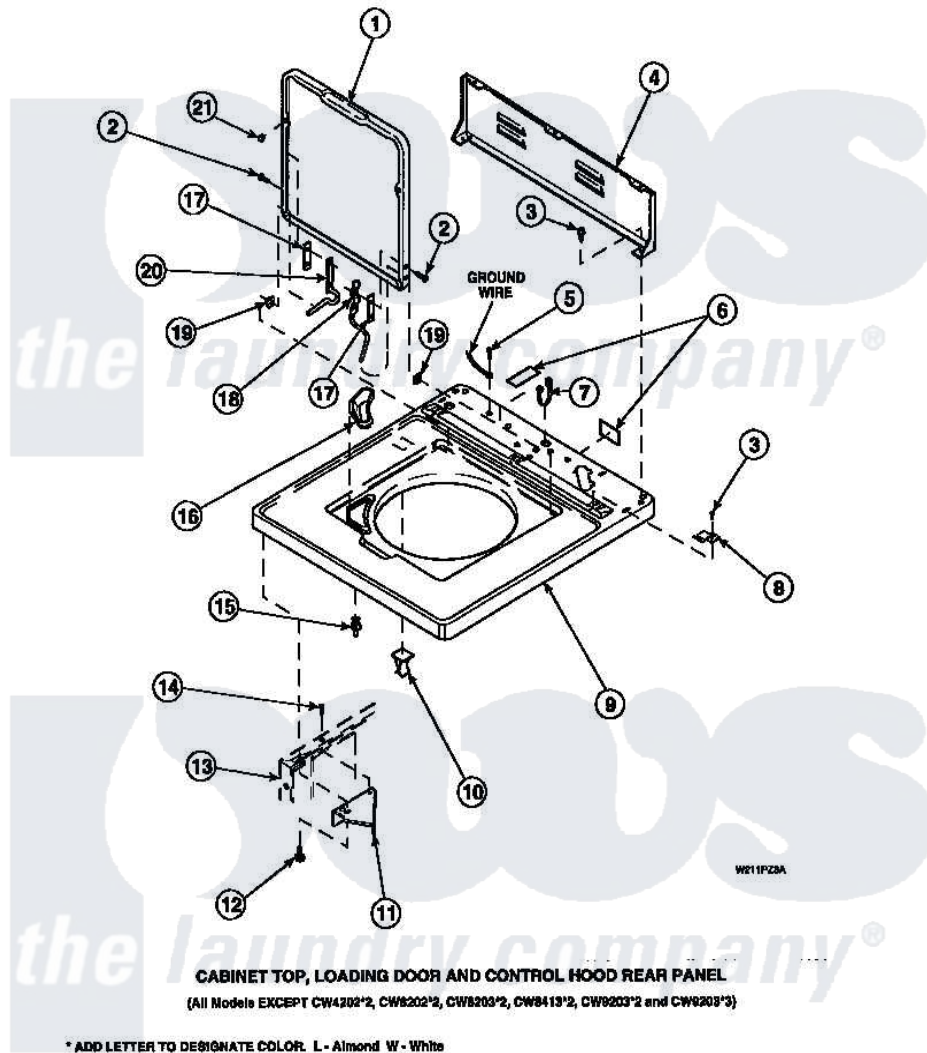

Amana LW3502L2 (BOM: PLW3502L2 A) 06 - CAB TOP/LOADING DR & CTRL HOOD REAR PAN

Amana Residential Amana LW3502L2 (BOM: PLW3502L2 A) Washer Parts Parts Diagram 06 - CAB TOP/LOADING DR & CTRL HOOD REAR PAN
 Click on the part number to view part

Item	Original Part Number	Replaced By	Status	Part Description
1	33541P		Not Available	LID
2	34337	W10119828		Screw, Lid Hinge Mounting
3	23962	W10116760		Screw
4	34903		Not Available	PANEL, BACK HOOD (USE 37782)
5	52909			Screw, 10B-16 X 1/2 HeX
6	24903		Not Available	STICKER,DISCONNECT POW
7	21903	211881		Grommet, Cord Part Not Used-Gas Models Only
8	35887	40063901		Clip, Hold Down
9	34902P		Not Available	TOP
10	36519		Not Available	CLIP
11	36034			Bracket, Director-Module
12	Y31644	27001200		Screw
13	34475P		Not Available	CABINET

14	36035	Not Available	SCREW,8-18X3/8 PHIL FLT HD
15	56534		Barrel, Support
16	34776	Not Available	DISPENSER,BLEACH
17	34338		Gasket, Hinge
18	36437		Hinge, Lid R
19	33446	40008201	Bushing, Hinge
20	36513		Hinge, Left
21	21685	40038001	Bumper
NI	26594P		Grease, Silicone - 2 Oz Tube