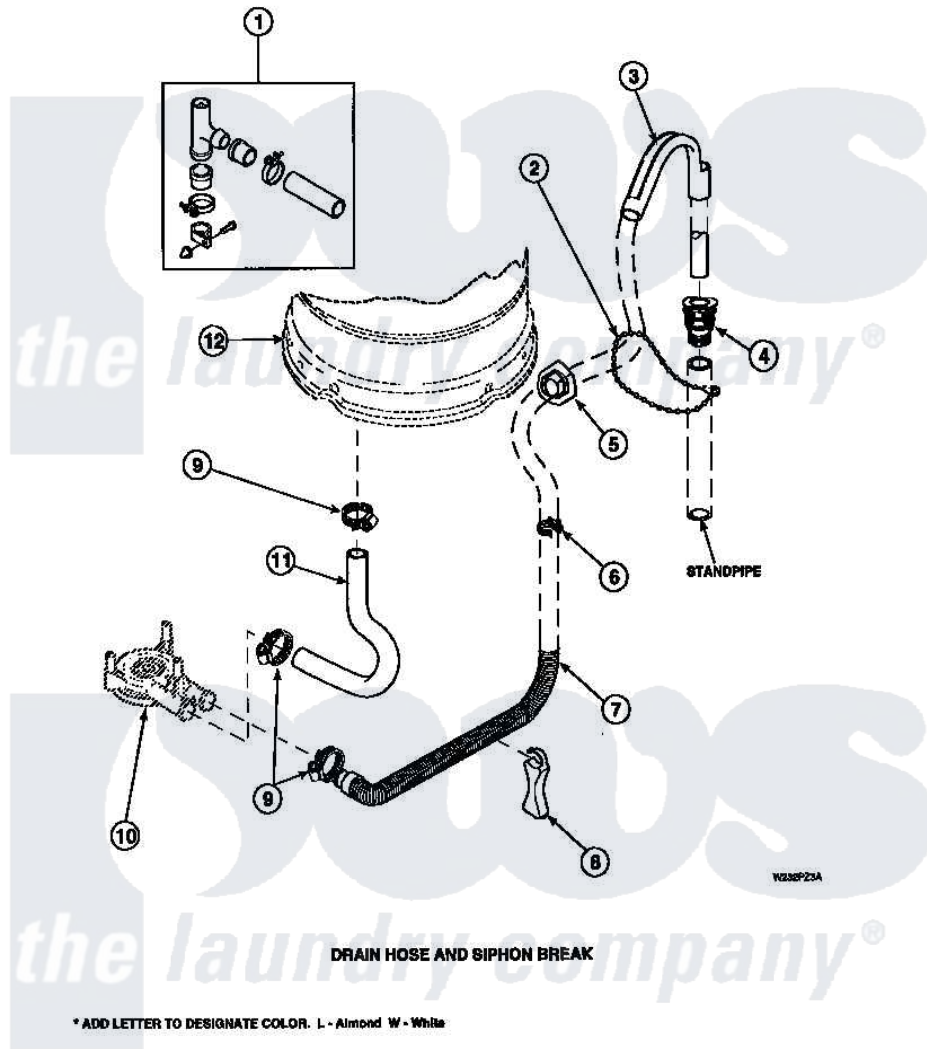

Amana LW3502L2 (BOM: PLW3502L2 A) 07 - DRAIN HOSE AND SIPHON BREAK

Amana Residential Amana LW3502L2 (BOM: PLW3502L2 A) Washer Parts Parts Diagram 07 - DRAIN HOSE AND SIPHON BREAK

Click on the part number to view part

Item	Original Part Number	Replaced By	Status	Part Description
1	562P3	76660		Break-Sphn
2	33489	8539404		Tie-Wire
3	33615	22003814		Retainer, Drain Hose
4	36878	40008101		Adapter, Standpipe
5	32219			Relief, Strain
6	36014			Clip, Retainer-Hose
7	37245	40053901		Hose, Drain
8	36522			Hose Support
"	35487			Support, Hose
9	36802	285655		Clamp, Hose
10	36863P	27001233		Pump
11	35753			Hose, Tub To Pump-Ddp
"	35752			Hose, Tub To Pump-Ddp
12	34438P			Assembly, Outer Tub
"	34439P			Outer Tub