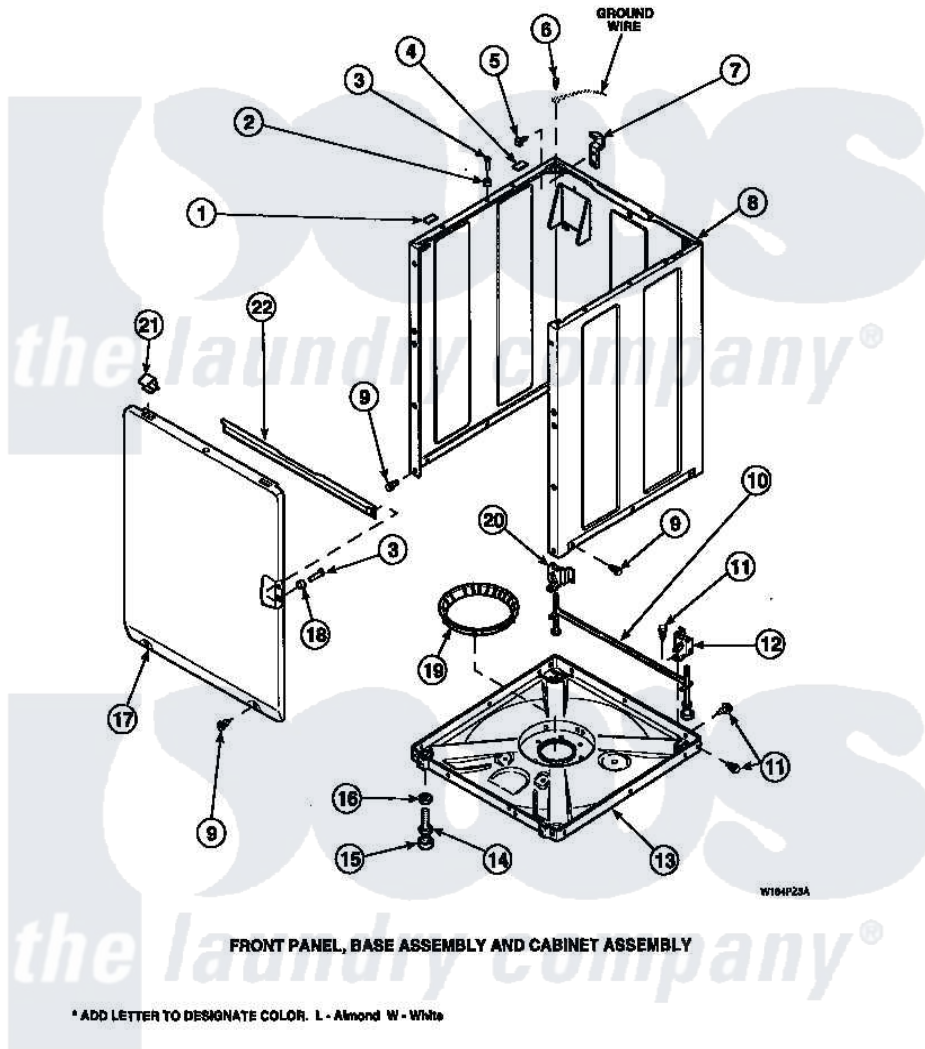

Amana LW3502L2 (BOM: PLW3502L2 A) 08 - FRONT PANEL, BASE ASSY AND CABINET ASSY

Amana Residential Amana LW3502L2 (BOM: PLW3502L2 A) Washer Parts Parts Diagram 08 - FRONT PANEL, BASE ASSY AND CABINET ASSY
 Click on the part number to view part

Item	Original Part Number	Replaced By	Status	Part Description
1	Y56128			Pad, Bumper
2	56079	505187		Locator, Panel
3	32671	Y014874		Screw, Idler Arm And Sleeve
4	36226			Pad, Bumper .25
5	34499		Not Available	SCREW, No.10B X 1/4 TAP IN HX
6	23962	W10116760		Screw
7	Y27103			Hinge, Hold-Down Lug
8	34475P		Not Available	CABINET
9	27196	27001200		Screw
10	34443			Assembly, Leg And Stabilier
11	35148		Not Available	SCREW, 1/4-14 X 3/8 HX HD
12	36036		Not Available	BRACKET, SLL-RIGHT
13	36599P			Assembly Nut/ Leg Base
"	34434P			Assembly Nut/Leg Base

14	Y34319	22003428	Leg, Adjustable
15	34318	40016001	Foot, Rubber
16	Y21899	40038101	Nut, Leg
17	34656P	Not Available	NOT GOOD No. SEE NOTE PNL, FRONT
18	28102		Locator, Panel
19	36108	Not Available	SNUBBER PAD & ISOLATOR
20	36037		Bracket, SII-Left
21	35865		Clip, Hold-Down Front Panel
22	Y35097	Not Available	BRACE, FRT PNL