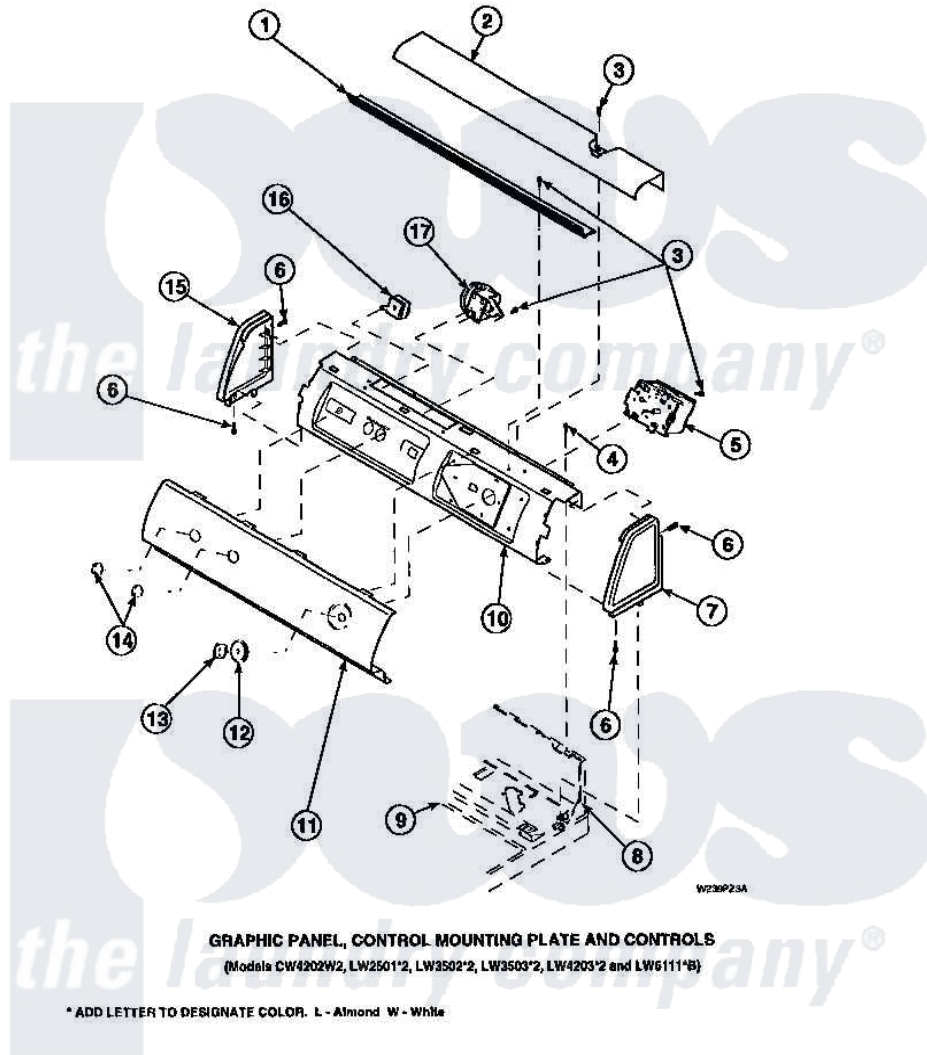

Amana LW3502L2 (BOM: PLW3502L2 A) 09 - GRAPHIC PANEL, CTRL  
MTG PLATE AND CTRLS

Amana Residential Amana LW3502L2 (BOM: PLW3502L2 A) Washer Parts Parts Diagram 09 - GRAPHIC PANEL, CTRL  
MTG PLATE AND CTRLS  
Click on the part number to view part

Item	Original Part Number	Replaced By	Status	Part Description
1	Y34826		Not Available	DIFFUSER,LAMP-CLEAR
2	34823		Not Available	COVER, TOP
3	23962	<a href="#">W10116760</a>		Screw
4	34904	<a href="#">489355</a>		Screw, 8 X 1/2
5	31239	<a href="#">31239P</a>		Timer 3 Cycle Package
6	501086	<a href="#">90767</a>		Screw, 8A X 3/8 HeX Washer Head Tapping
7	34815		Not Available	PANEL, END R.H. (BLK)
8	34903		Not Available	PANEL, BACK HOOD (USE 37782)
9	34902P		Not Available	TOP
10	34821		Not Available	CONTROL MOUNTING PLATE
11	Y36614		Not Available	PANEL, GRAPHICS
12	<a href="#">34848</a>			Assembly, Timer Skirt
13	34844		Not Available	KNOB,TIMER

14 [34847](#)  
15 [34816](#)  
16 [35115](#)  
17 36045

[40055101](#)

Assembly, Knob-Rotary  
Panel, End  
Switch, TemPerature 3 P  
Switch, Pressure