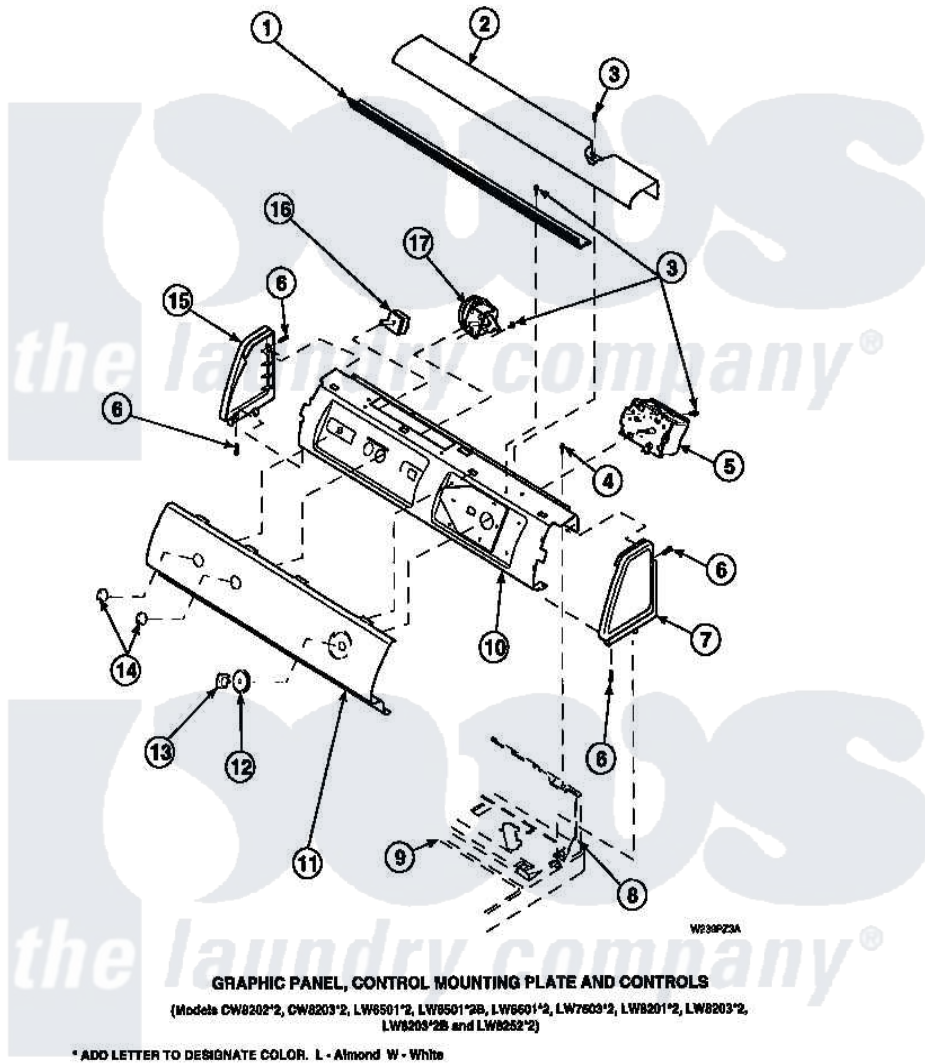

**Amana LW3502L2 (BOM: PLW3502L2 A) 10 - GRAPHIC PANEL, CTRL
MTG PLATE AND CTRLS**

Amana Residential Amana LW3502L2 (BOM: PLW3502L2 A) Washer Parts Parts Diagram 10 - GRAPHIC PANEL, CTRL
MTG PLATE AND CTRLS
Click on the part number to view part

Item	Original Part Number	Replaced By	Status	Part Description
1	Y34826		Not Available	DIFFUSER,LAMP-CLEAR
3	23962	W10116760		Screw
4	34904	489355		Screw, 8 X 1/2
5	31239	31239P		Timer 3 Cycle Package
6	501086	90767		Screw, 8A X 3/8 HeX Washer Head Tapping
8	34903		Not Available	PANEL, BACK HOOD (USE 37782)
9	34902P		Not Available	TOP
10	34821		Not Available	CONTROL MOUNTING PLATE
11	37681W		Not Available	PANEL, GRAPHICS (WHITE)
"	36613		Not Available	GRAPHIC PANEL
16	35115			Switch, TemPerature 3 P
17	35010	39035		Switch, Pressure-Var
"	36045	40055101		Switch, Pressure