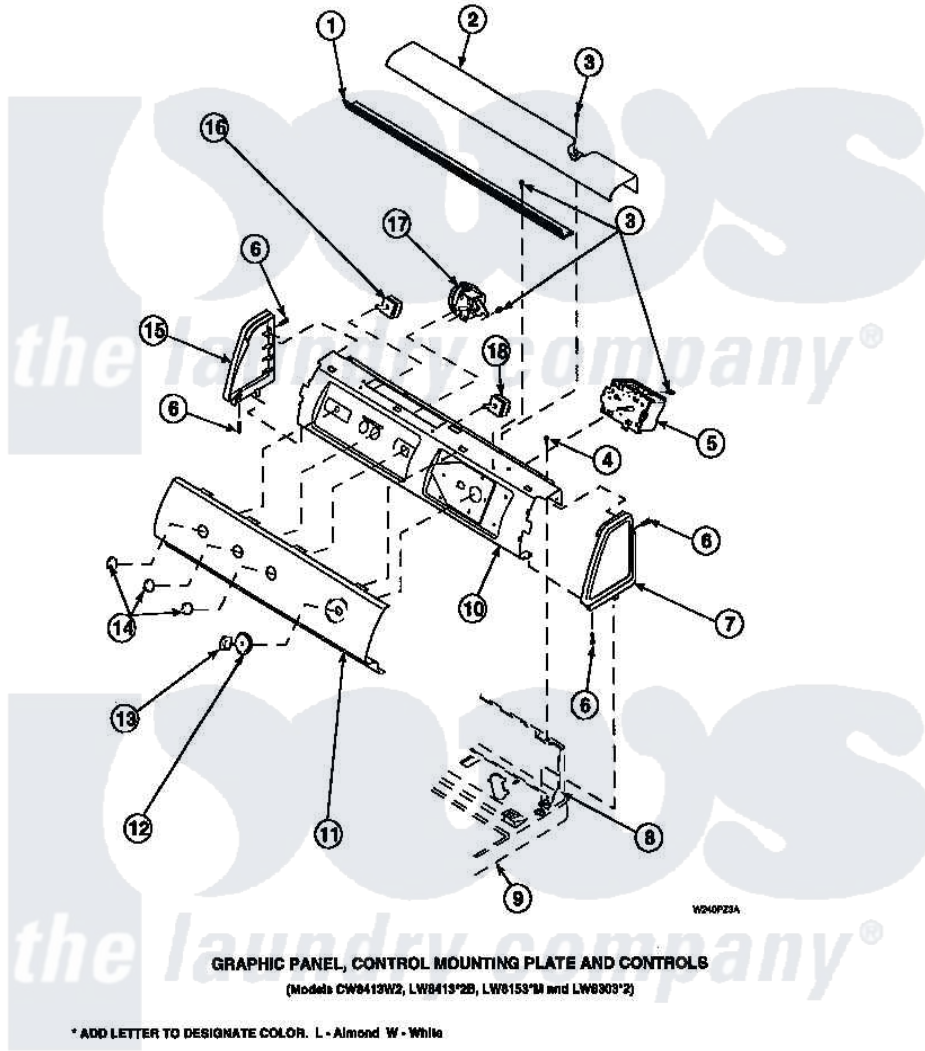

**Amana LW3502L2 (BOM: PLW3502L2 A) 11 - GRAPHIC PANEL, CTRL
MTG PLATE AND CTRLS**

Amana Residential Amana LW3502L2 (BOM: PLW3502L2 A) Washer Parts Parts Diagram 11 - GRAPHIC PANEL, CTRL
MTG PLATE AND CTRLS
Click on the part number to view part

Item	Original Part Number	Replaced By	Status	Part Description
1	Y34826		Not Available	DIFFUSER,LAMP-CLEAR
3	23962	W10116760		Screw
4	34904	489355		Screw, 8 X 1/2
5	36607			Timer, 4 Cycle
6	501086	90767		Screw, 8A X 3/8 HeX Washer Head Tapping
8	34903		Not Available	PANEL, BACK HOOD (USE 37782)
9	34902P		Not Available	TOP
10	34821		Not Available	CONTROL MOUNTING PLATE
11	36611		Not Available	PANEL, GRAPHICS
17	36045	40055101		Switch, Pressure