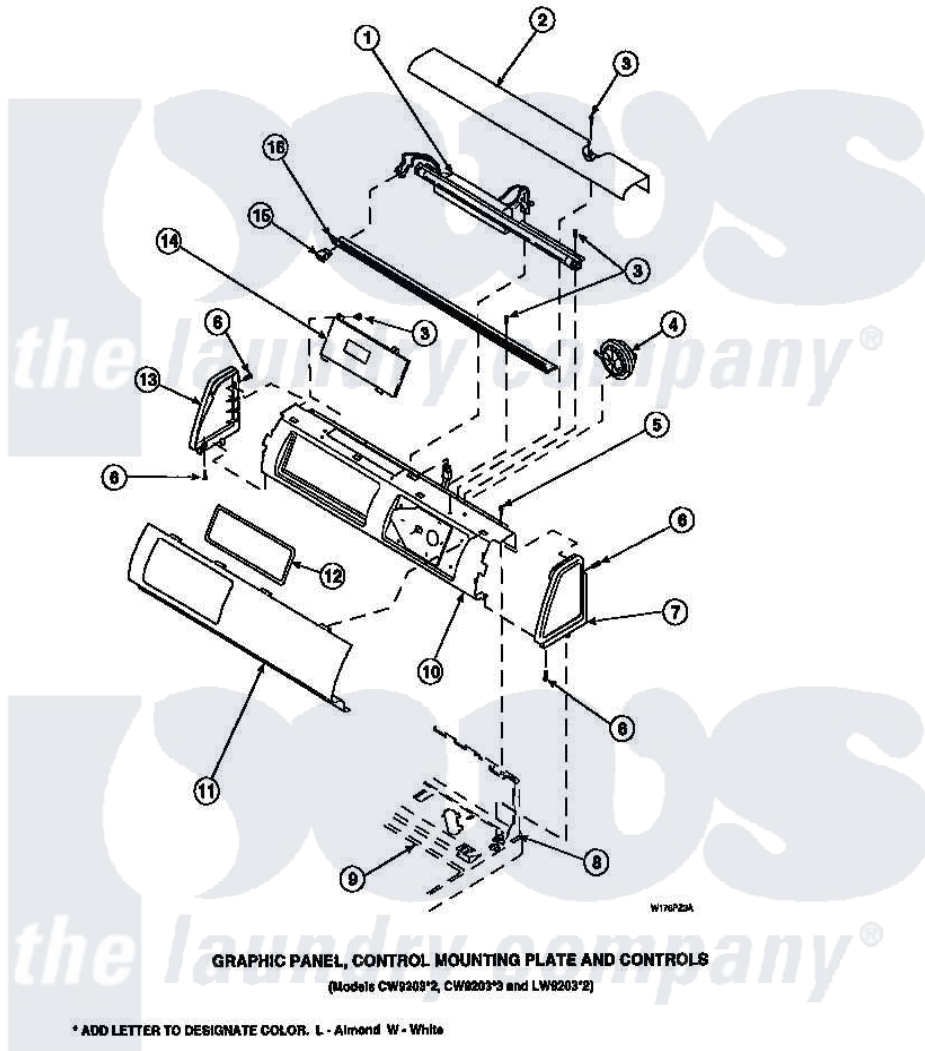

**Amana LW3502L2 (BOM: PLW3502L2 A) 12 - GRAPHIC PANEL, CTRL
MTG PLATE AND CTRLS**

Amana Residential Amana LW3502L2 (BOM: PLW3502L2 A) Washer Parts Parts Diagram 12 - GRAPHIC PANEL, CTRL
MTG PLATE AND CTRLS
Click on the part number to view part

Item	Original Part Number	Replaced By	Status	Part Description
3	23962	W10116760		Screw
5	34904	489355		Screw, 8 X 1/2
6	501086	90767		Screw, 8A X 3/8 HeX Washer Head Tapping
8	34903		Not Available	PANEL, BACK HOOD (USE 37782)
9	34902P		Not Available	TOP