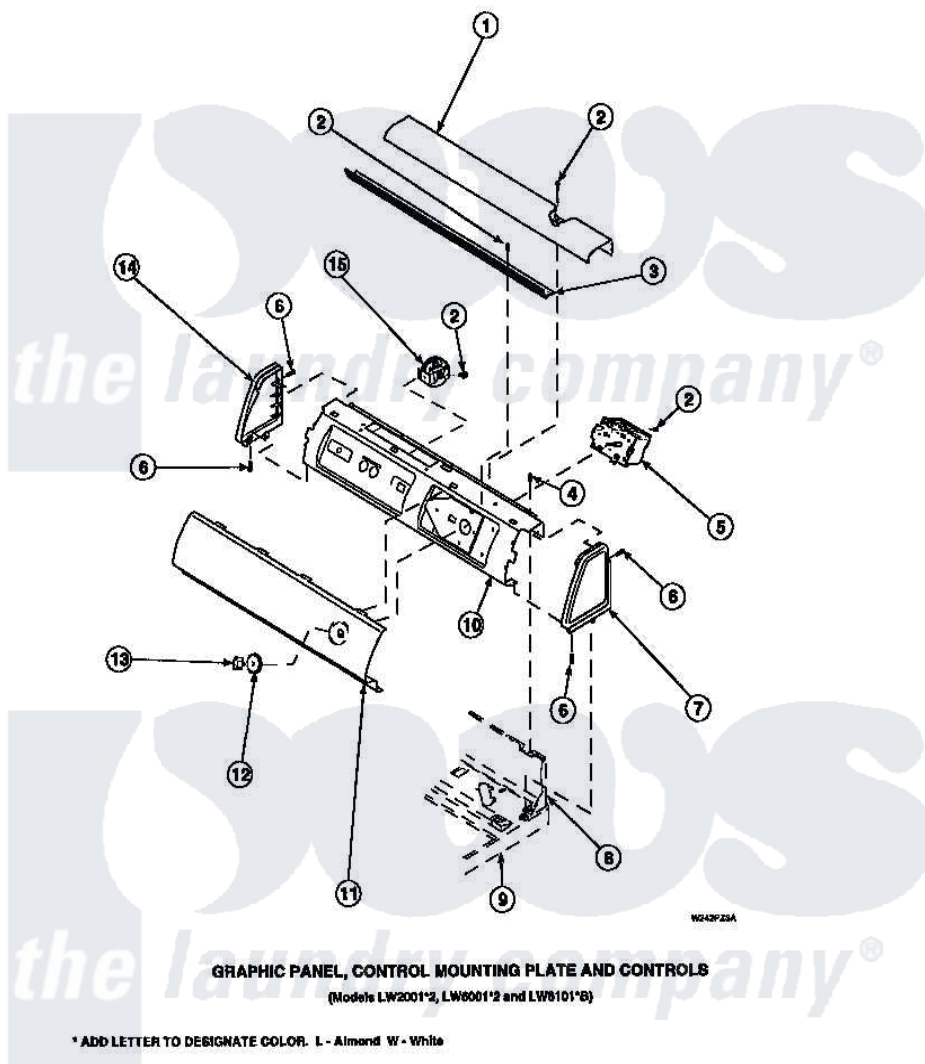

Amana LW3502L2 (BOM: PLW3502L2 A) 13 - GRAPHIC PANEL, CTRL MTG PLATE AND CTRLS

Amana Residential Amana LW3502L2 (BOM: PLW3502L2 A) Washer Parts Parts Diagram 13 - GRAPHIC PANEL, CTRL
MTG PLATE AND CTRLS
Click on the part number to view part

Item	Original Part Number	Replaced By	Status	Part Description
1	34823		Not Available	COVER, TOP
2	23962	W10116760		Screw
3	Y34826		Not Available	DIFFUSER,LAMP-CLEAR
4	34904	489355		Screw, 8 X 1/2
6	501086	90767		Screw, 8A X 3/8 HeX Washer Head Tapping
7	34815		Not Available	PANEL, END R.H. (BLK)
8	34903		Not Available	PANEL, BACK HOOD (USE 37782)
9	34902P		Not Available	TOP
10	34821		Not Available	CONTROL MOUNTING PLATE
12	33817		Not Available	ASSY,TIMER SKIRT-BLACK
13	33897			Knob, Timer-Washer-Blac
14	34816			Panel, End