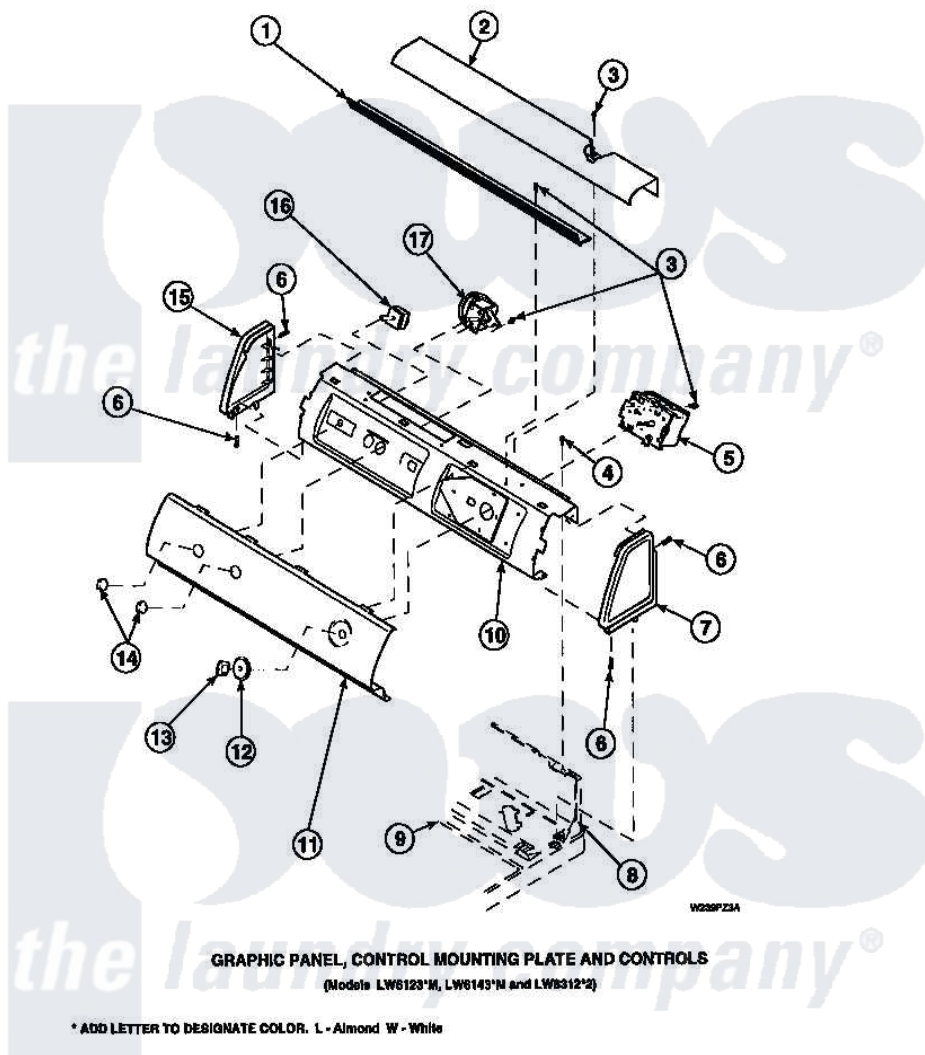

# Amana LW3502L2 (BOM: PLW3502L2 A) 14 - GRAPHIC PANEL, CTRL MTG PLATE AND CTRLS

Amana Residential Amana LW3502L2 (BOM: PLW3502L2 A) Washer Parts Parts Diagram 14 - GRAPHIC PANEL, CTRL MTG PLATE AND CTRLS  
 Click on the part number to view part

Item	Original Part Number	Replaced By	Status	Part Description
1	Y34826		Not Available	DIFFUSER,LAMP-CLEAR
3	23962	<a href="#">W10116760</a>		Screw
4	34904	<a href="#">489355</a>		Screw, 8 X 1/2
5	31239	<a href="#">31239P</a>		Timer 3 Cycle Package
6	501086	<a href="#">90767</a>		Screw, 8A X 3/8 HeX Washer Head Tapping
8	34903		Not Available	PANEL, BACK HOOD (USE 37782)
9	34902P		Not Available	TOP
10	34821		Not Available	CONTROL MOUNTING PLATE
16	<a href="#">35115</a>			Switch, TemPerature 3 P
17	36045	<a href="#">40055101</a>		Switch, Pressure