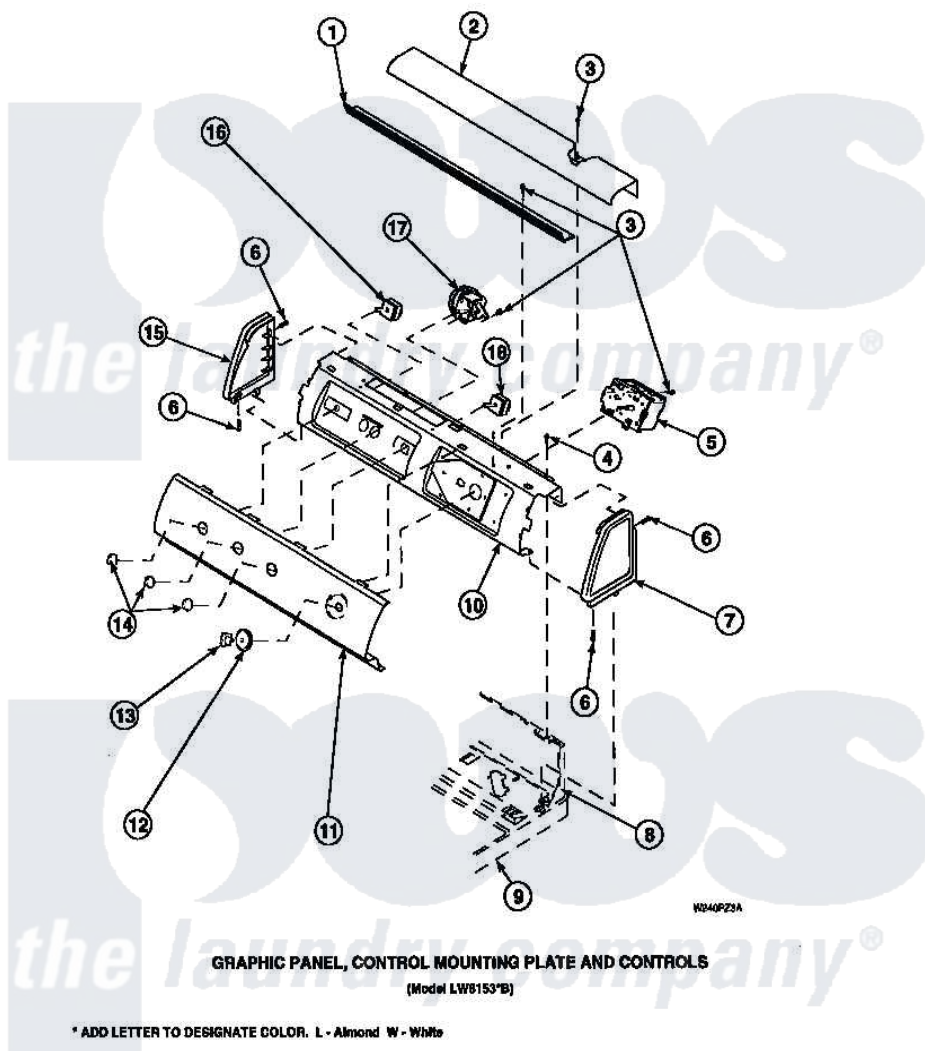

Amana LW3502L2 (BOM: PLW3502L2 A) 15 - GRAPHIC PANEL, CTRL
MTG PLATE AND CTRLS

Amana Residential Amana LW3502L2 (BOM: PLW3502L2 A) Washer Parts Parts Diagram 15 - GRAPHIC PANEL, CTRL
MTG PLATE AND CTRLS
Click on the part number to view part

Item	Original Part Number	Replaced By	Status	Part Description
1	Y34826		Not Available	DIFFUSER,LAMP-CLEAR
2	34823		Not Available	COVER, TOP
3	23962	W10116760		Screw
4	34904	489355		Screw, 8 X 1/2
6	501086	90767		Screw, 8A X 3/8 HeX Washer Head Tapping
7	34815		Not Available	PANEL, END R.H. (BLK)
8	34903		Not Available	PANEL, BACK HOOD (USE 37782)
9	34902P		Not Available	TOP
10	34821		Not Available	CONTROL MOUNTING PLATE
12	34848			Assembly, Timer Skirt
13	34844		Not Available	KNOB,TIMER
14	34847			Assembly, Knob-Rotary
15	34816			Panel, End