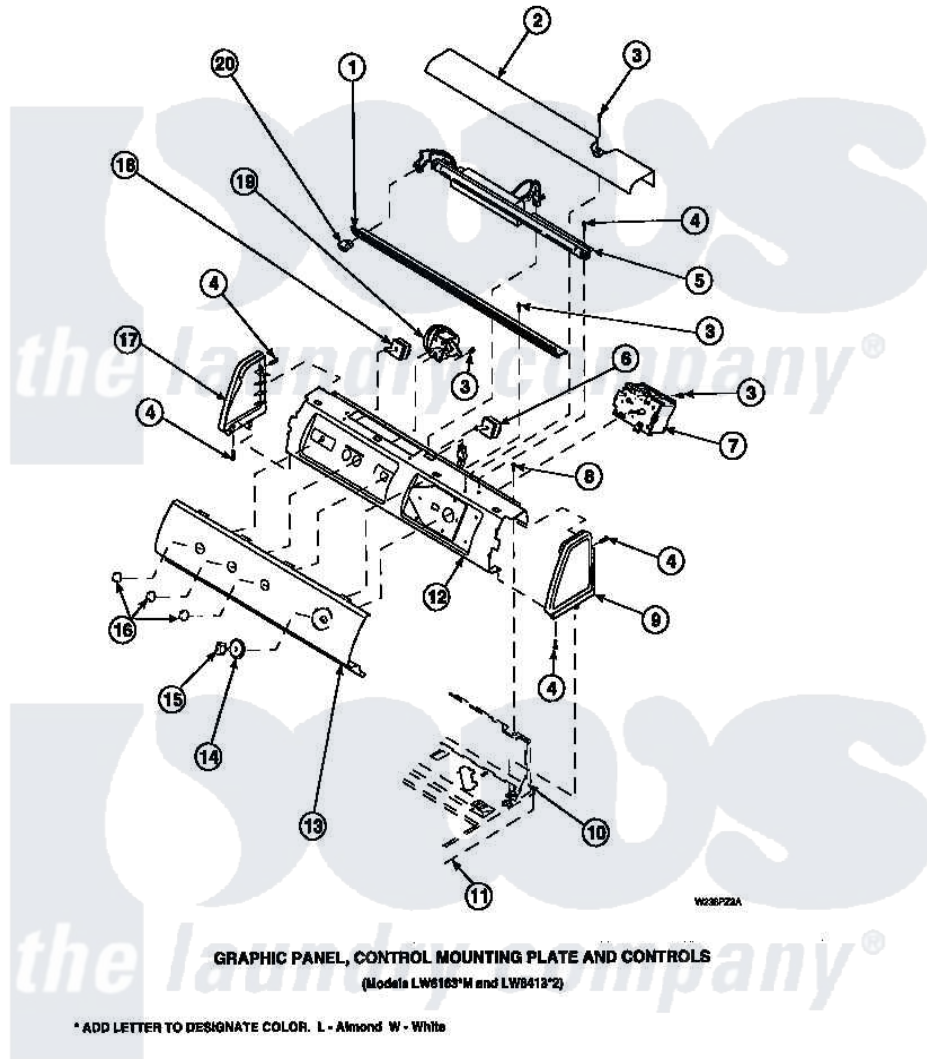

**Amana LW3502L2 (BOM: PLW3502L2 A) 16 - GRAPHIC PANEL, CTRL
MTG PLATE AND CTRLS**

Amana Residential Amana LW3502L2 (BOM: PLW3502L2 A) Washer Parts Parts Diagram 16 - GRAPHIC PANEL, CTRL
MTG PLATE AND CTRLS

Click on the part number to view part

Item	Original Part Number	Replaced By	Status	Part Description
3	23962	W10116760		Screw
4	501086	90767		Screw, 8A X 3/8 HeX Washer Head Tapping
8	34904	489355		Screw, 8 X 1/2
10	34903		Not Available	PANEL, BACK HOOD (USE 37782)
11	34902P		Not Available	TOP
12	34821		Not Available	CONTROL MOUNTING PLATE
19	36045	40055101		Switch, Pressure