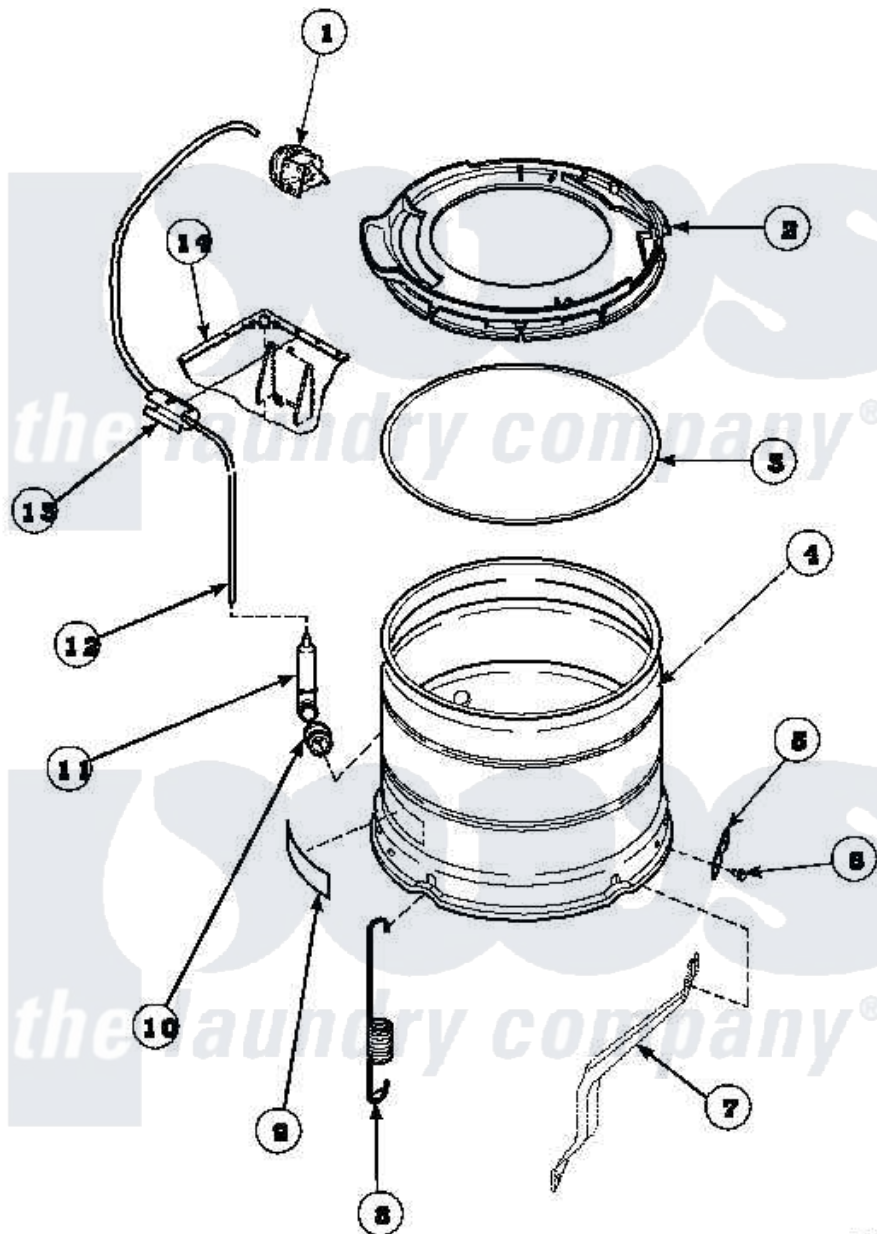

Amana LW3502L2 (BOM: PLW3502L2 A) 21 - OUTER TUB, COVER AND PRESSURE HOSE

Amana Residential Amana LW3502L2 (BOM: PLW3502L2 A) Washer Parts Parts Diagram 21 - OUTER TUB, COVER AND PRESSURE HOSE

Click on the part number to view part

Item	Original Part Number	Replaced By	Status	Part Description
1	36045	40055101		Switch, Pressure
2	36025P			Assembly, Tub Cover and Gasket
3	32857			Gasket, Tub Cover Small
4	34438P			Assembly, Outer Tub
5	27926			Plate, Leg .063
6	35369	40128701		Screw, 5/16-18 X .50
7	34471		Not Available	LEG,SUPPORT
8	35948			Spring, Leg-Large Tub
9	500049		Not Available	STICKER
10	29175	40037801		Grommet
11	30907	40008501		Assembly, Pressure Bulb
12	29213	39125		Tubing 31
13	36985		Not Available	CLIP, HOSE
14	34475P		Not Available	CABINET