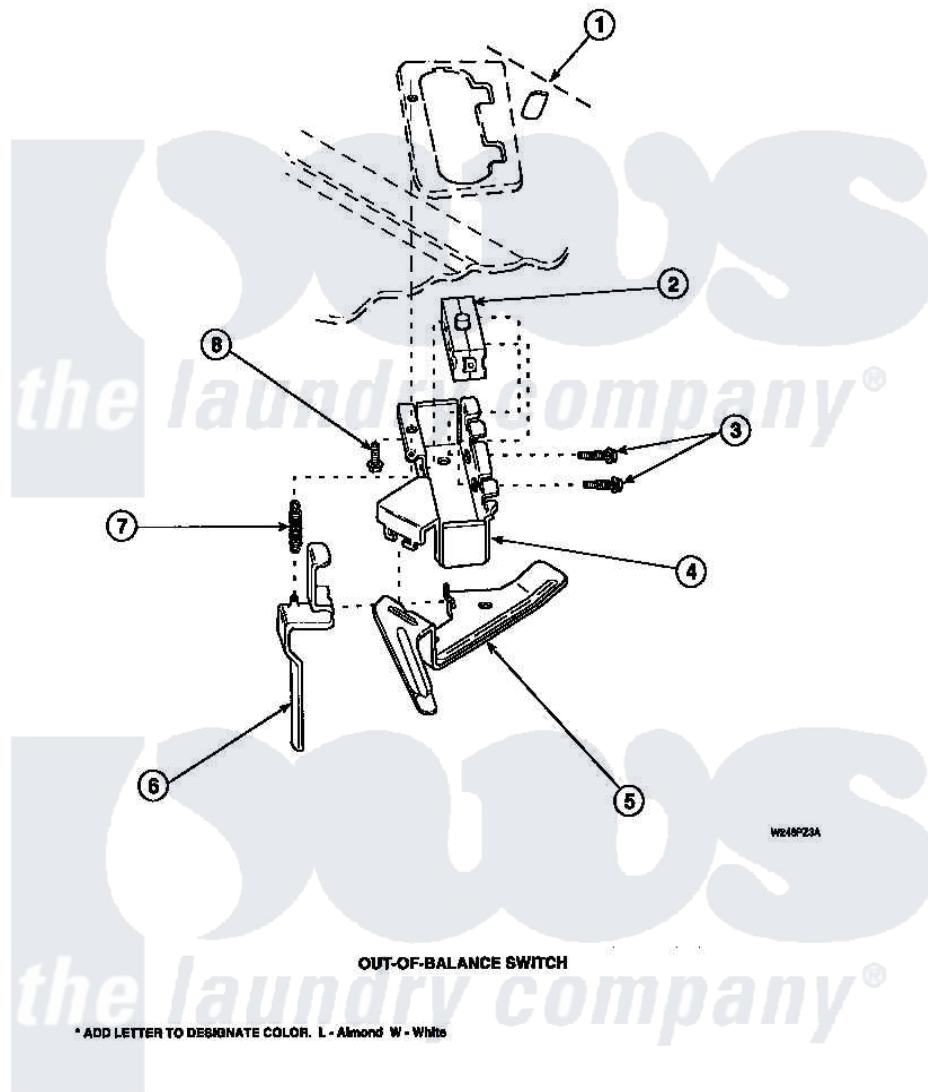

Amana LW3502L2 (BOM: PLW3502L2 A) 22 - OUT-OF-BALANCE SWITCH

Amana Residential Amana LW3502L2 (BOM: PLW3502L2 A) Washer Parts Parts Diagram 22 - OUT-OF-BALANCE SWITCH

[Click on the part number to view part](#)

Item	Original Part Number	Replaced By	Status	Part Description
1	34902P		Not Available	TOP
2	33445	27001095		Switch, Lid
3	36510			Screw
4	36497P			Kit, Switch Holder
5	33441			Arm, Actuator
6	33442			Lever, Unbalanced Load
7	33443			Spring
8	23962	W10116760		Screw