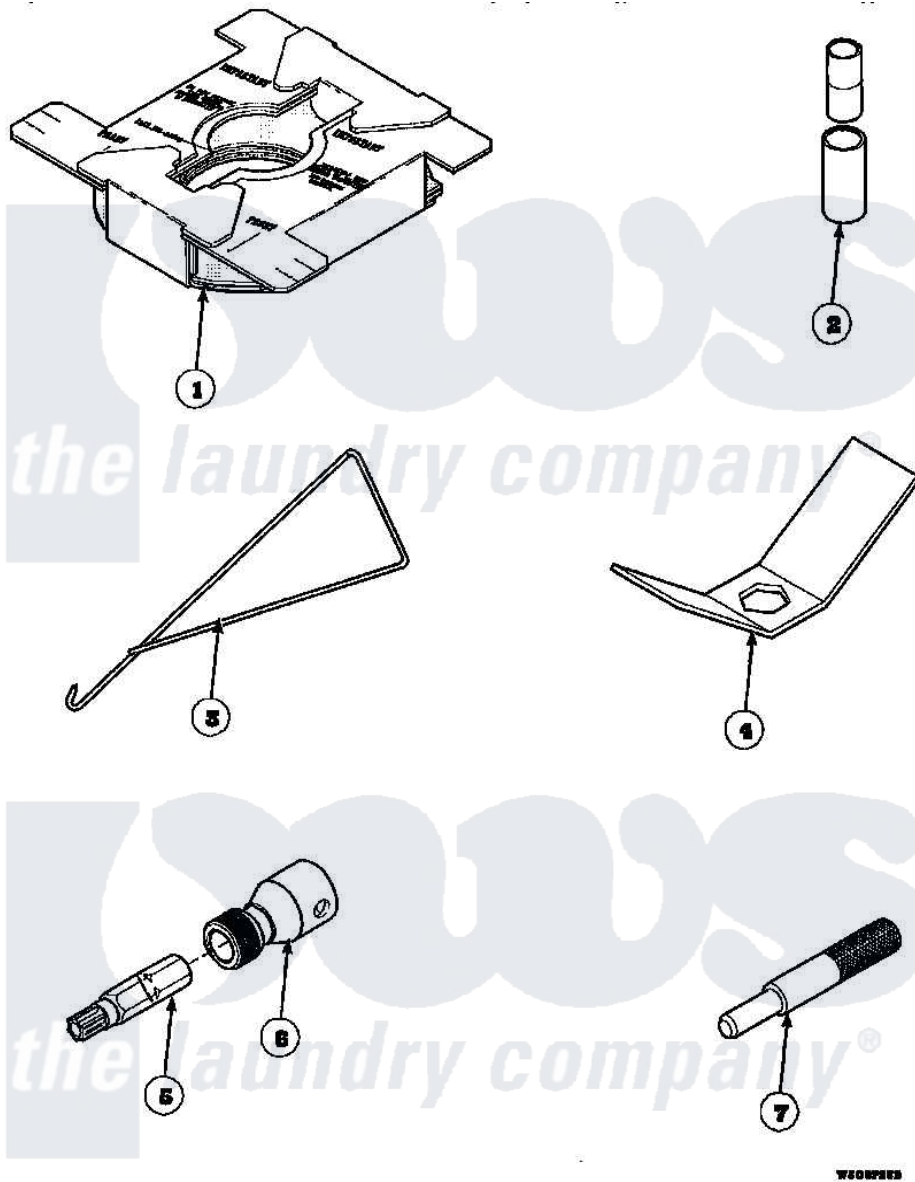

Amana LW3502L2 (BOM: PLW3502L2 A) 24 - SPECIAL TOOLS

Amana Residential Amana LW3502L2 (BOM: PLW3502L2 A) Washer Parts Parts Diagram 24 - SPECIAL TOOLS
 Click on the part number to view part

Item	Original Part Number	Replaced By	Status	Part Description
1	36926		Not Available	BRACE, SHIPPING
2	242P4			Installer, Spring
3	289P4	321P4		Hook, Spring
4	237P4	306P4		Hex Wrench
5	282P4			T25 Tamper Resistant Bit
6	24161			Torx Bit Holder
7	305P4		Not Available	TOOL, TRANSMISSION PI
NI	555P3	725P3		Kit