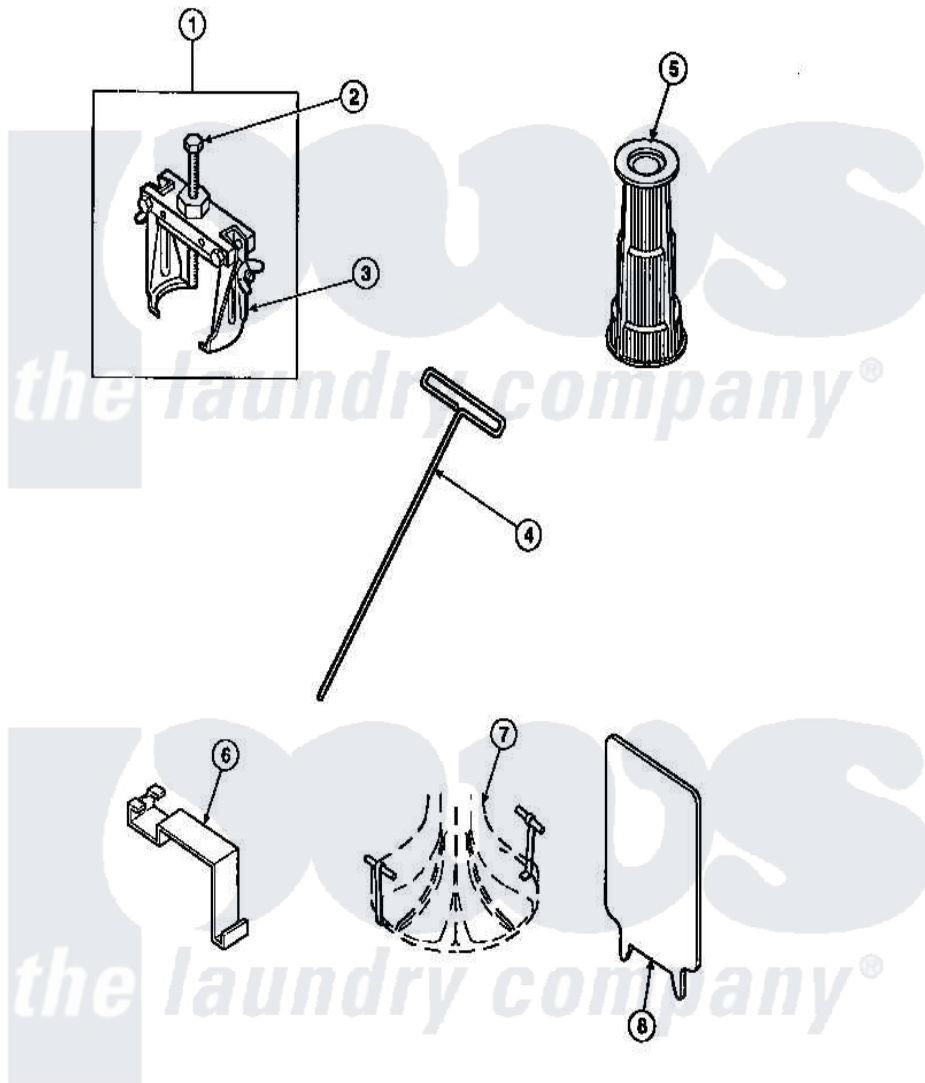

Amana LW3502L2 (BOM: PLW3502L2 A) 25 - SPECIAL TOOLS

Amana Residential Amana LW3502L2 (BOM: PLW3502L2 A) Washer Parts Parts Diagram 25 - SPECIAL TOOLS

[Click on the part number to view part](#)

Item	Original Part Number	Replaced By	Status	Part Description
1	294P4			Bell Tool
2	294P4B			Drive Bell Bolt
3	294P4A			Jaw, Drive Bell Tool
4	291P4		Not Available	WRENCH, T - ALLEN
5	293P4			Seal Tool
6	273P4			Tub Cover Gasket Tool
7	254P4P			Agitator Hooks
8	272P4			Tool, Lid Switch Instal
NI	555P3	725P3		Kit