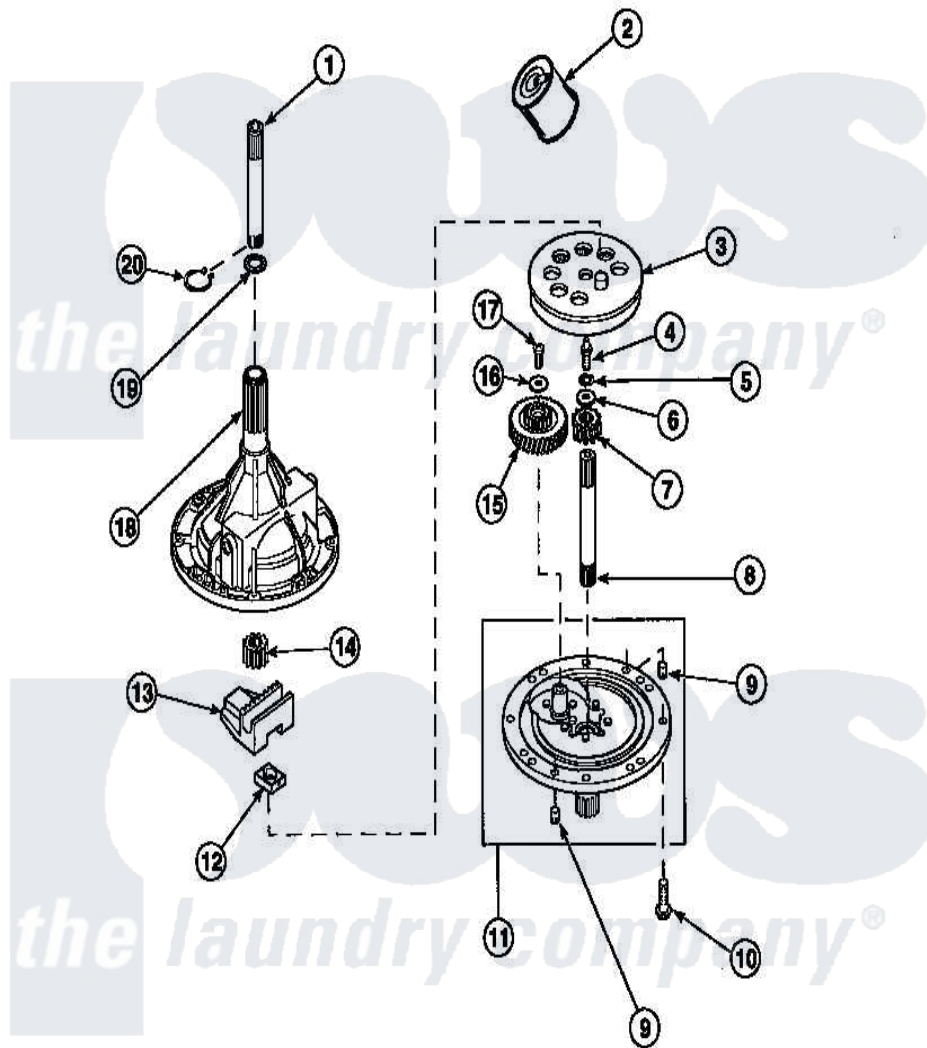

Amana LW3502L2 (BOM: PLW3502L2 B) 01 - 34526P TRANSMISSION ASSY

Amana Residential Amana LW3502L2 (BOM: PLW3502L2 B) Washer Parts Parts Diagram 01 - 34526P TRANSMISSION ASSY

Click on the part number to view part

Item	Original Part Number	Replaced By	Status	Part Description
1	Y36570			Shaft, Output
2	27243P			Oil, CW Transmission F-
3	26577			Assembly, Gear And Stud
4	27030		Not Available	SCREW, 1/4-20 SPECIAL
5	21456			Lockwasher, 1/4 Intshkp
6	26509	40041501		Washer
7	36562			Pinion, Drive
8	34853			Shaft, Input
9	27172			Pin, Dowel
10	32814		Not Available	SCREW, 1/4-20X7/8 SERRA
11	38290			Assembly, Cover
12	26493			Slide
13	Y31526			Rack
14	27003			Pinion, Agitator
15	29161			Gear, Reduction

16	29260	Not Available	WASHER
17	29273		Screw, 1/4-20 X 3/8
18	33223	Not Available	ASSY, TRANSMISSION CASE
19	35092		Washer, 3628id X 1.00 X .056
20	27197		Ring, Retaining
NI	37577P	Not Available	SEALANT