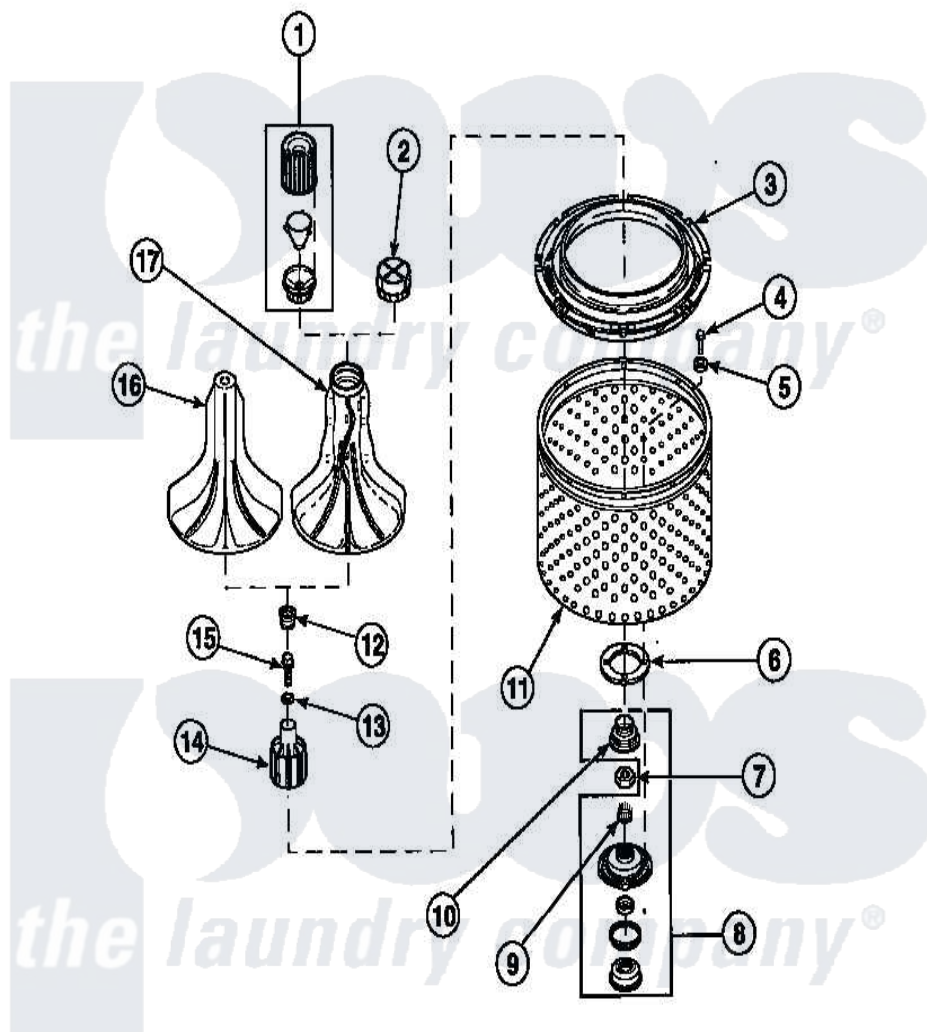

**Amana LW3502L2 (BOM: PLW3502L2 B) 02 - AGITATOR/DRIVE
BELL/SEAL KIT/TUB & HUB**

Amana Residential Amana LW3502L2 (BOM: PLW3502L2 B) Washer Parts Parts Diagram 02 - AGITATOR/DRIVE
BELL/SEAL KIT/TUB & HUB
Click on the part number to view part

Item	Original Part Number	Replaced By	Status	Part Description
1	36542	40002101W		Assembly, Fabric Softner
2	36515			Cap, Agitator
3	35035			Guard, Clothes
4	27202	W10116787		Screw
5	28094			Gasket
7	Y29220	40016301		Nut, Lock
9	29728	40008301		Insert, Spline
10	36425	40016101		Seal, Bell Drive
12	36511	40008401		Plug, Bell
13	36472			O-Ring
15	34288	40065102		Screw, Shoulder 1/4
16	33513			Agitator, Short-Coin