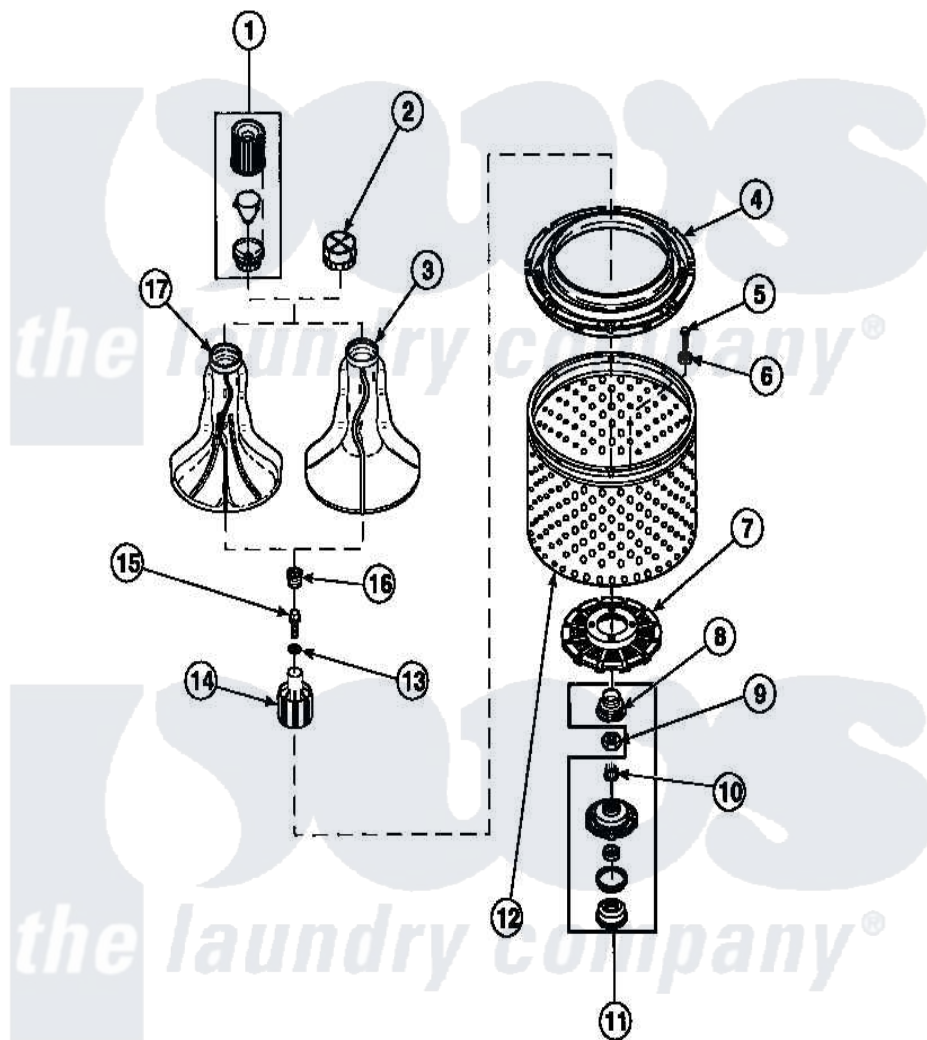

Amana LW3502L2 (BOM: PLW3502L2 B) 03 - AGITATOR/DRIVE BELL/SEAL KIT/TUB & HUB

Amana Residential Amana LW3502L2 (BOM: PLW3502L2 B) Washer Parts Parts Diagram 03 - AGITATOR/DRIVE
BELL/SEAL KIT/TUB & HUB
Click on the part number to view part

Item	Original Part Number	Replaced By	Status	Part Description
1	36542	40002101W		Assembly, Fabric Softner
2	36515			Cap, Agitator
3	36507	40000501W		Agitator, Flex Vane
4	35035			Guard, Clothes
5	27202	W10116787		Screw
6	28094			Gasket
7	32998	39371		Filter Lin
8	36425	40016101		Seal, Bell Drive
9	Y29220	40016301		Nut, Lock
10	29728	40008301		Insert, Spline
11	495P3	R9900552		Hub And Seal
12	33501P	R9900144		Kit- Wash
13	36472			O-Ring
14	36443P	R9900189		Kit, Drive Bell And Seal
15	34288	40065102		Screw, Shoulder 1/4