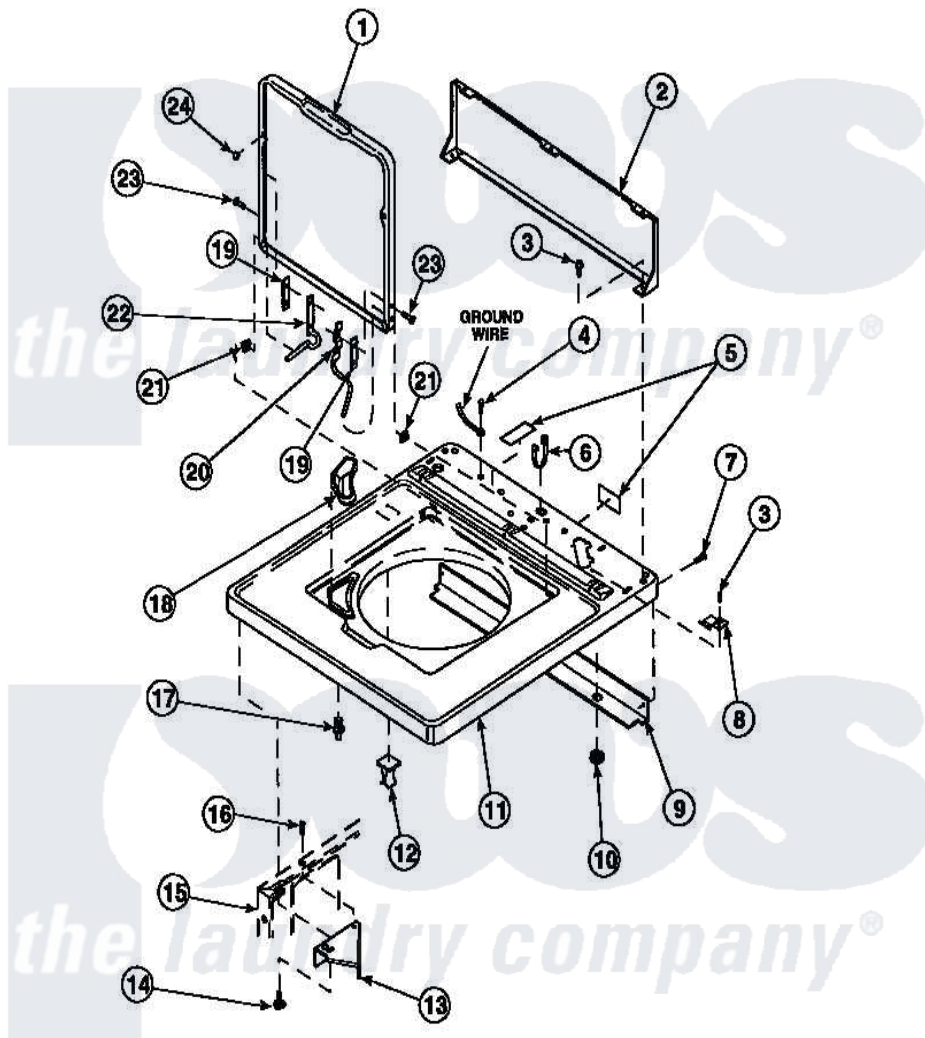

**Amana LW3502L2 (BOM: PLW3502L2 B) 05 - CAB TOP/LOADING DR & CTRL HOOD REAR PAN**

Amana Residential Amana LW3502L2 (BOM: PLW3502L2 B) Washer Parts Parts Diagram 05 - CAB TOP/LOADING DR & CTRL HOOD REAR PAN  
 Click on the part number to view part

Item	Original Part Number	Replaced By	Status	Part Description
2	34903		Not Available	PANEL, BACK HOOD (USE 37782)
3	23962	<a href="#">W10116760</a>		Screw
4	<a href="#">52909</a>			Screw, 10B-16 X 1/2 HeX
6	21903	<a href="#">211881</a>		Grommet, Cord Part Not Used-Gas Models Only
7	27196	<a href="#">27001200</a>		Screw
8	35887	<a href="#">40063901</a>		Clip, Hold Down
11	34902P		Not Available	TOP
12	36519		Not Available	CLIP
13	<a href="#">36034</a>			Bracket, Director-Module
14	Y31644	<a href="#">27001200</a>		Screw
15	34475P		Not Available	CABINET
16	36035		Not Available	SCREW,8-18X3/8 PHIL FLT HD
17	<a href="#">56534</a>			Barrel, Support