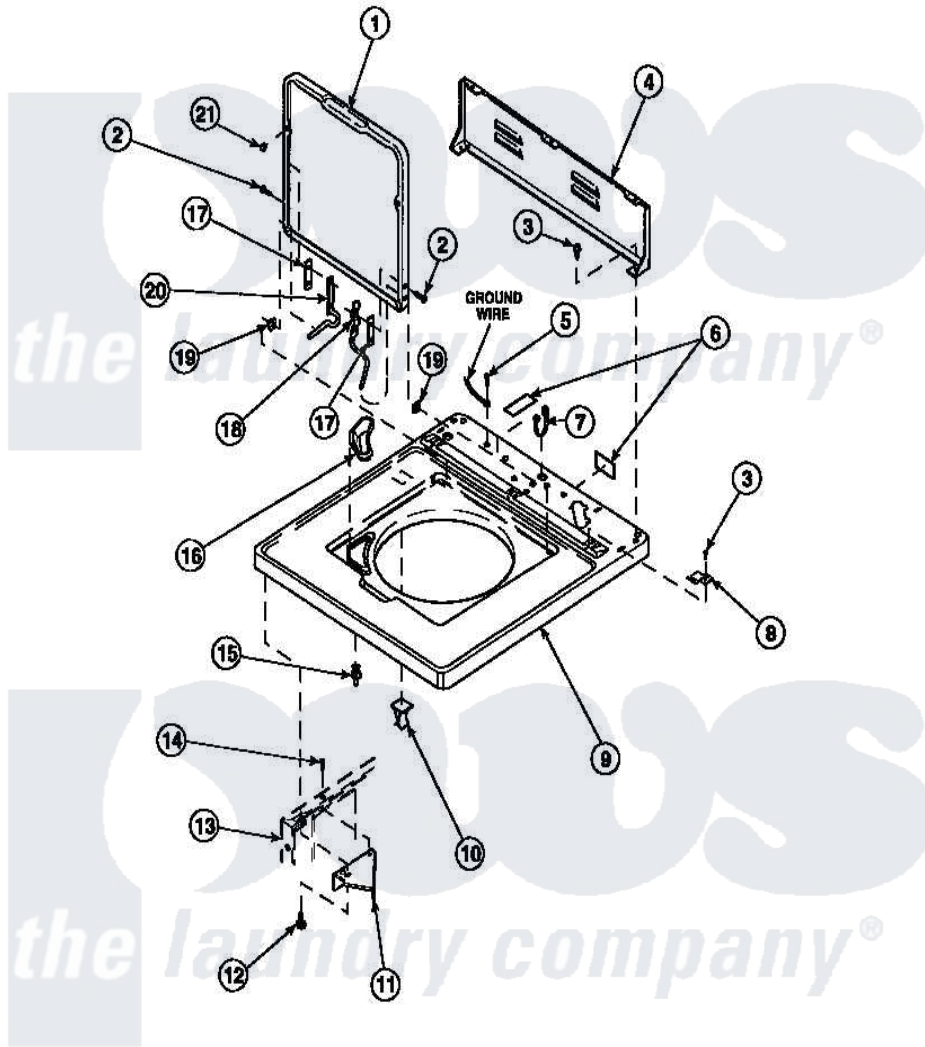

Amana LW3502L2 (BOM: PLW3502L2 B) 06 - CAB TOP/LOADING DR & CTRL HOOD REAR PAN

Amana Residential Amana LW3502L2 (BOM: PLW3502L2 B) Washer Parts Parts Diagram 06 - CAB TOP/LOADING DR & CTRL HOOD REAR PAN

Click on the part number to view part

Item	Original Part Number	Replaced By	Status	Part Description
1	33541P		Not Available	LID
2	34337	W10119828		Screw, Lid Hinge Mounting
3	23962	W10116760		Screw
4	34903		Not Available	PANEL, BACK HOOD (USE 37782)
5	52909			Screw, 10B-16 X 1/2 HeX
6	24903		Not Available	STICKER,DISCONNECT POW
7	21903	211881		Grommet, Cord Part Not Used-Gas Models Only
8	35887	40063901		Clip, Hold Down
9	34902P		Not Available	TOP
10	36519		Not Available	CLIP
11	36034			Bracket, Director-Module
12	Y31644	27001200		Screw
13	34475P		Not Available	CABINET

14	36035	Not Available	SCREW,8-18X3/8 PHIL FLT HD
15	56534		Barrel, Support
16	34776	Not Available	DISPENSER,BLEACH
17	34338		Gasket, Hinge
18	36437		Hinge, Lid R
19	33446	4008201	Bushing, Hinge
20	36513		Hinge, Left
21	21685	40038001	Bumper