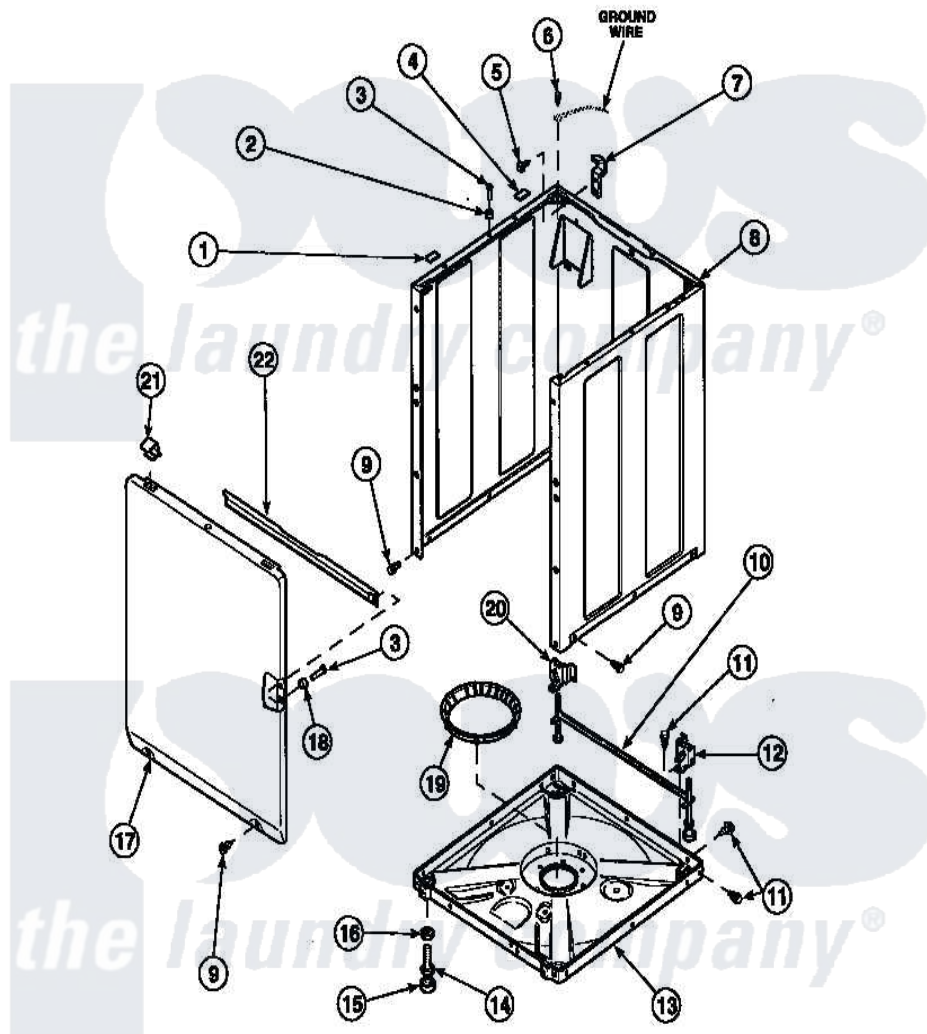

Amana LW3502L2 (BOM: PLW3502L2 B) 08 - FRONT PANEL, BASE ASSY AND CABINET ASSY

Amana Residential Amana LW3502L2 (BOM: PLW3502L2 B) Washer Parts Parts Diagram 08 - FRONT PANEL, BASE ASSY AND CABINET ASSY
 Click on the part number to view part

Item	Original Part Number	Replaced By	Status	Part Description
1	Y56128			Pad, Bumper
2	56079	505187		Locator, Panel
3	32671	Y014874		Screw, Idler Arm And Sleeve
4	36226			Pad, Bumper .25
5	34499		Not Available	SCREW, No.10B X 1/4 TAP IN HX
6	23962	W10116760		Screw
7	Y27103			Hinge, Hold-Down Lug
8	34475P		Not Available	CABINET
9	27196	27001200		Screw
10	34443			Assembly, Leg And Stabilizer
11	35148		Not Available	SCREW, 1/4-14 X 3/8 HX HD
12	36036		Not Available	BRACKET, SLL-RIGHT
13	36599P			Assembly Nut/ Leg Base
"	34434P			Assembly Nut/Leg Base

14	Y34319	22003428	Leg, Adjustable
15	34318	40016001	Foot, Rubber
16	Y21899	40038101	Nut, Leg
17	34656P		Not Available
			NOT GOOD No. SEE NOTE PNL, FRONT
18	28102		Locator, Panel
19	36108		Not Available
			SNUBBER PAD & ISOLATOR
20	36037		Bracket, SII-Left
21	35865		Clip, Hold-Down Front Panel
22	Y35097		Not Available
			BRACE, FRT PNL