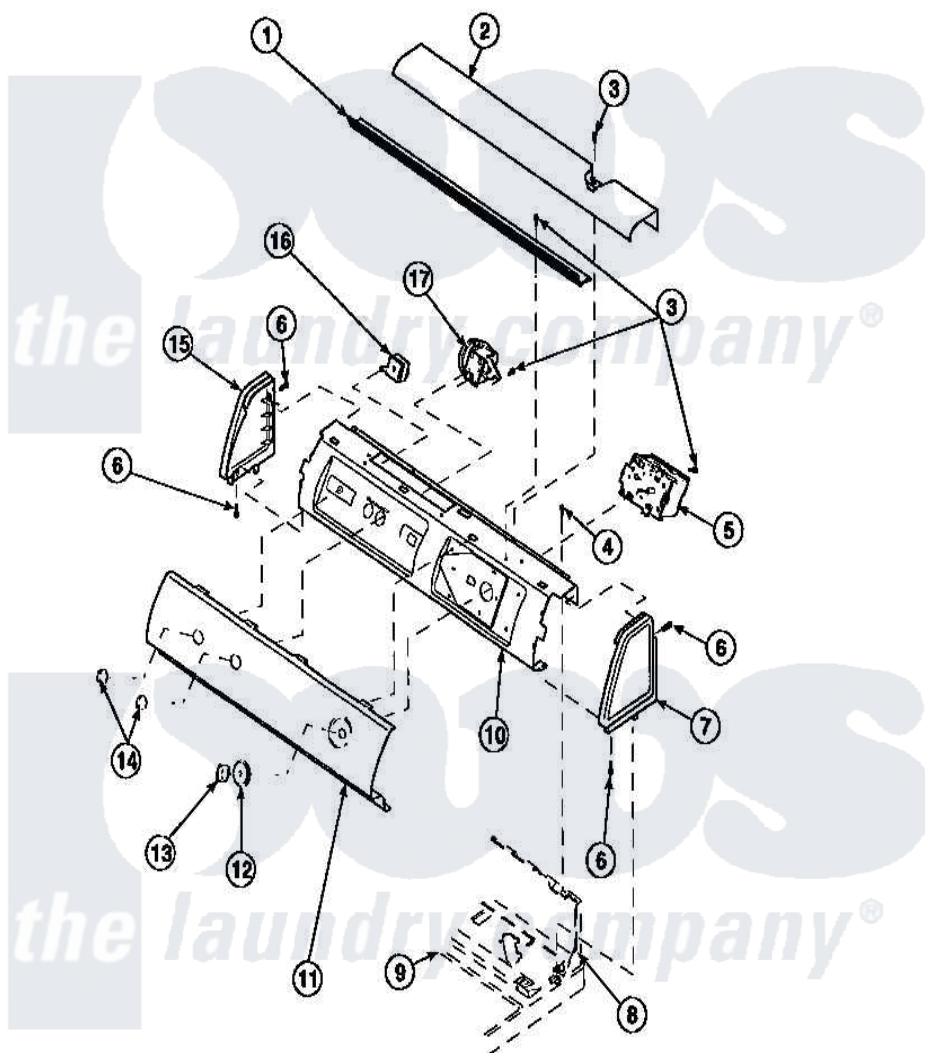

Amana LW3502L2 (BOM: PLW3502L2 B) 09 - GRAPHIC PANEL, CTRL
MTG PLATE AND CTRLS

Amana Residential Amana LW3502L2 (BOM: PLW3502L2 B) Washer Parts Parts Diagram 09 - GRAPHIC PANEL, CTRL
MTG PLATE AND CTRLS

[Click on the part number to view part](#)

Item	Original Part Number	Replaced By	Status	Part Description
1	Y34826		Not Available	DIFFUSER,LAMP-CLEAR
2	34823		Not Available	COVER, TOP
3	23962	W10116760		Screw
4	34904	489355		Screw, 8 X 1/2
5	31239	31239P		Timer 3 Cycle Package
6	501086	90767		Screw, 8A X 3/8 HeX Washer Head Tapping
7	34815		Not Available	PANEL, END R.H. (BLK)
8	34903		Not Available	PANEL, BACK HOOD (USE 37782)
9	34902P		Not Available	TOP
10	34821		Not Available	CONTROL MOUNTING PLATE
11	Y36614		Not Available	PANEL, GRAPHICS
12	34848			Assembly, Timer Skirt
13	34844		Not Available	KNOB,TIMER

14 [34847](#)
15 [34816](#)
16 [35115](#)
17 36045

[40055101](#)

Assembly, Knob-Rotary
Panel, End
Switch, TemPerature 3 P
Switch, Pressure