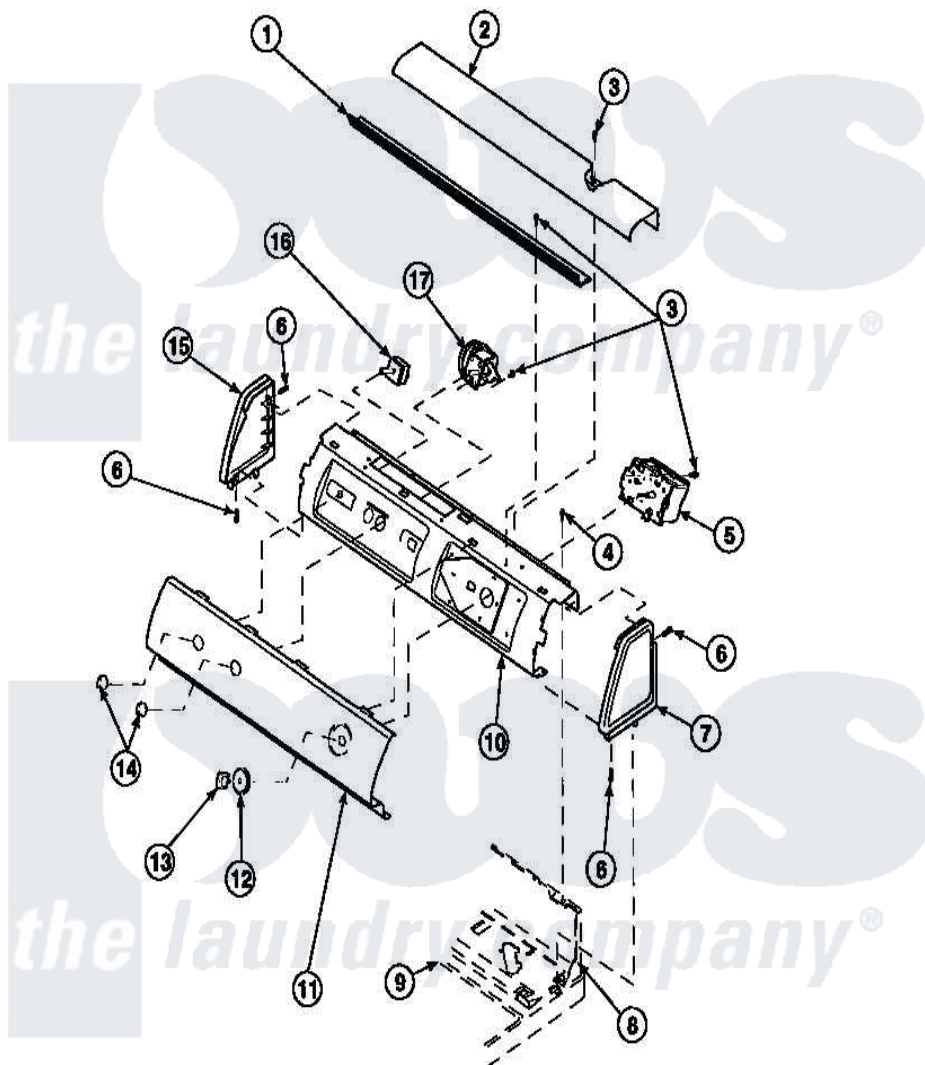

Amana LW3502L2 (BOM: PLW3502L2 B) 10 - GRAPHIC PANEL, CTRL
MTG PLATE AND CTRLS

Amana Residential Amana LW3502L2 (BOM: PLW3502L2 B) Washer Parts Parts Diagram 10 - GRAPHIC PANEL, CTRL
MTG PLATE AND CTRLS
Click on the part number to view part

Item	Original Part Number	Replaced By	Status	Part Description
1	Y34826		Not Available	DIFFUSER,LAMP-CLEAR
3	23962	W10116760		Screw
4	34904	489355		Screw, 8 X 1/2
5	31239	31239P		Timer 3 Cycle Package
6	501086	90767		Screw, 8A X 3/8 HeX Washer Head Tapping
8	34903		Not Available	PANEL, BACK HOOD (USE 37782)
9	34902P		Not Available	TOP
10	34821		Not Available	CONTROL MOUNTING PLATE
16	35115			Switch, TemPerature 3 P
17	36045	40055101		Switch, Pressure