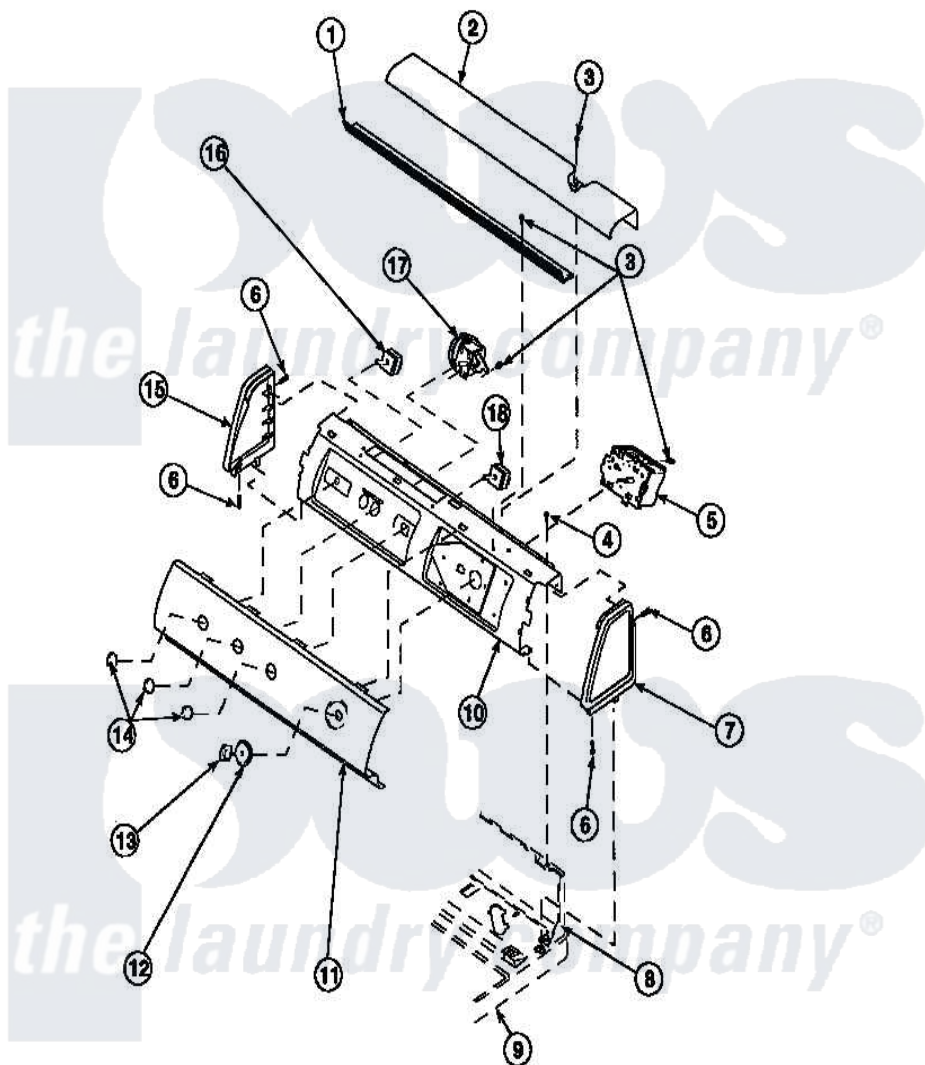

Amana LW3502L2 (BOM: PLW3502L2 B) 11 - GRAPHIC PANEL, CTRL
MTG PLATE AND CTRLS

Amana Residential Amana LW3502L2 (BOM: PLW3502L2 B) Washer Parts Parts Diagram 11 - GRAPHIC PANEL, CTRL
MTG PLATE AND CTRLS
Click on the part number to view part

Item	Original Part Number	Replaced By	Status	Part Description
1	Y34826		Not Available	DIFFUSER,LAMP-CLEAR
3	23962	W10116760		Screw
4	34904	489355		Screw, 8 X 1/2
6	501086	90767		Screw, 8A X 3/8 HeX Washer Head Tapping
8	34903		Not Available	PANEL, BACK HOOD (USE 37782)
9	34902P		Not Available	TOP
10	34821		Not Available	CONTROL MOUNTING PLATE
18	36045	40055101		Switch, Pressure